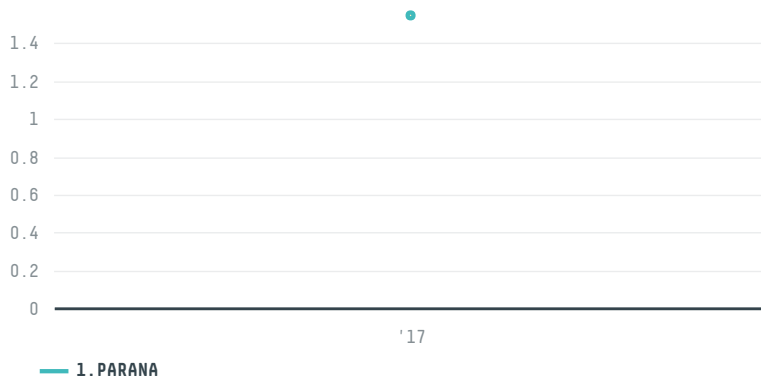

trase

PR TRADING COMERCIO & EXPORTACAO LTDA

ACTIVITY	COMMODITY	COUNTRY	YEAR
Exporter group	Coffee	Brazil	2017

PR TRADING COMERCIO & EXPORTACAO LTDA was the 205th largest exporter of coffee from BRAZIL in 2017, accounting for 2 tons. As an exporter, PR TRADING COMERCIO & EXPORTACAO LTDA sources from 1 municipalities, or 0% of the coffee production municipalities. The main destination of the coffee exported by PR TRADING COMERCIO & EXPORTACAO LTDA is UNITED STATES, accounting for 100% of the total.