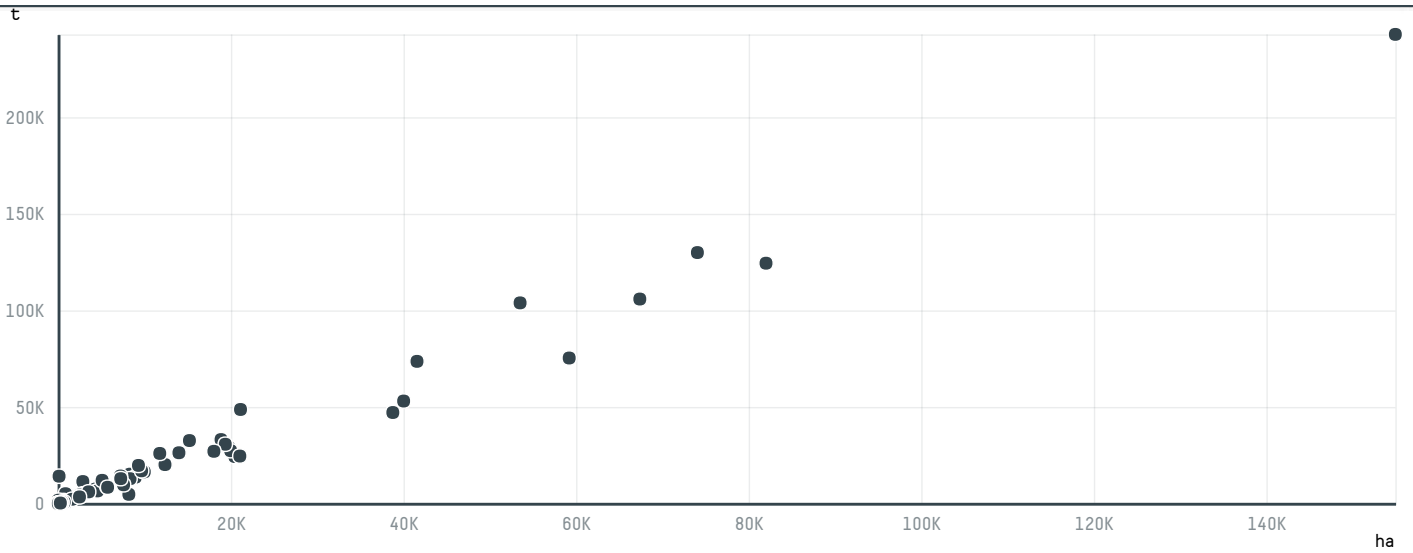

trase

PR TRADING COMERCIO & EXPORTACAO LTDA

ACTIVITY	COMMODITY	COUNTRY	YEAR
Exporter group	Coffee	Brazil	2017

PR TRADING COMERCIO & EXPORTACAO LTDA was the 205th largest exporter of coffee from BRAZIL in 2017, accounting for 2 tons. As an exporter, PR TRADING COMERCIO & EXPORTACAO LTDA sources from 1 municipalities, or 0% of the coffee production municipalities. The main destination of the coffee exported by PR TRADING COMERCIO & EXPORTACAO LTDA is UNITED STATES, accounting for 100% of the total.

□ N/A <5K >5K >100K >300K >1M

COMPARING COMPANIES EXPORTING COFFEE FROM BRAZIL IN 2017

Trase is a partnership between

Stockholm Environment Institute

Global Canopy Programme

In collaboration with

vizzuality