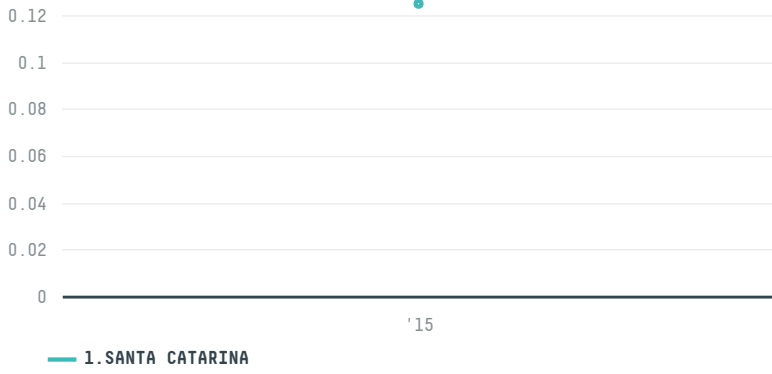

COMPARING COMPANIES EXPORTING COFFEE FROM BRAZIL IN 2015

Trase is a partnership between

In collaboration with

and many other organizations and individuals.

Donors

[Terms of Use](#) · [Privacy policy](#) · [Cookie policy](#) · [Contact us](#)

This website uses cookies to provide you with an improved user experience. By continuing to browse this site, you consent to the use of cookies and similar technologies. Please visit our [privacy policy](#) for further details.

I AGREE