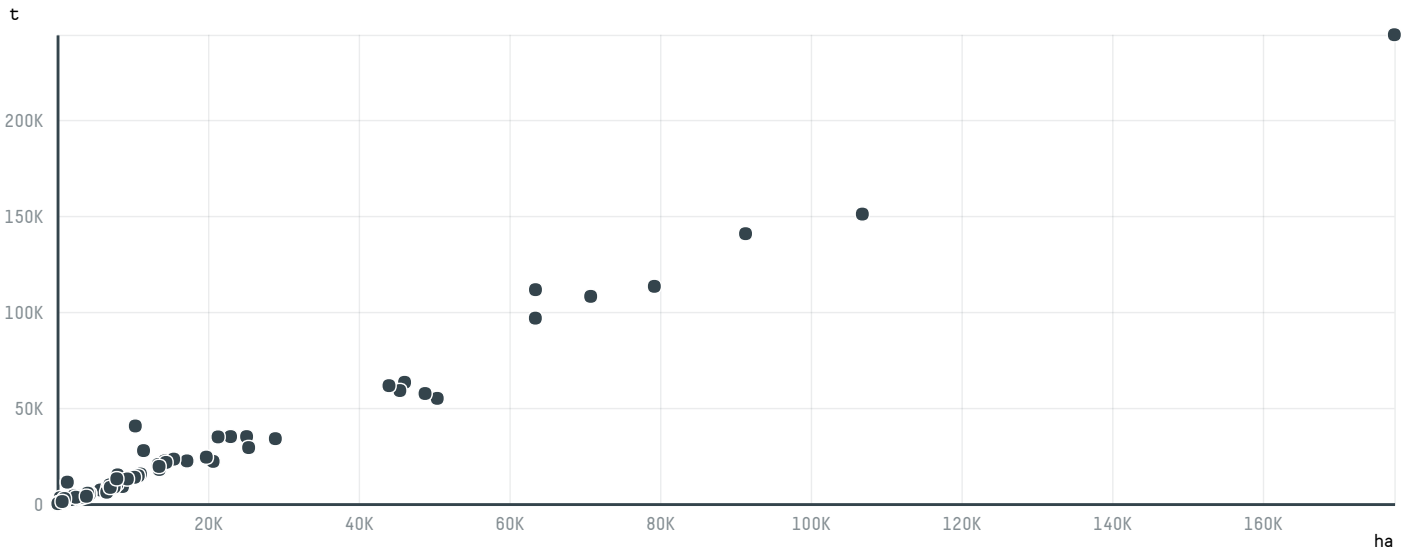

trase

VISTA COMERCIO IMPORTACAO E EXPORTACAO EIRELI

ACTIVITY COMMODITY COUNTRY YEAR
Exporter **Coffee** **Brazil** **2015**

VISTA COMERCIO IMPORTACAO E EXPORTACAO EIRELI was the 239th largest exporter of coffee from BRAZIL in 2015, accounting for 0 tons. As an exporter, VISTA COMERCIO IMPORTACAO E EXPORTACAO EIRELI sources from 1 municipalities, or 0% of the coffee production municipalities. The main destination of the coffee exported by VISTA COMERCIO IMPORTACAO E EXPORTACAO EIRELI is CHINA (HONG KONG), accounting for 100% of the total.

TOP DESTINATION COUNTRIES OF COFFEE EXPORTED BY VISTA COMERCIO IMPORTACAO E EXPORTACAO EIRELI:

COMPARING COMPANIES EXPORTING COFFEE FROM BRAZIL IN 2015

Trase is a partnership between

In collaboration with