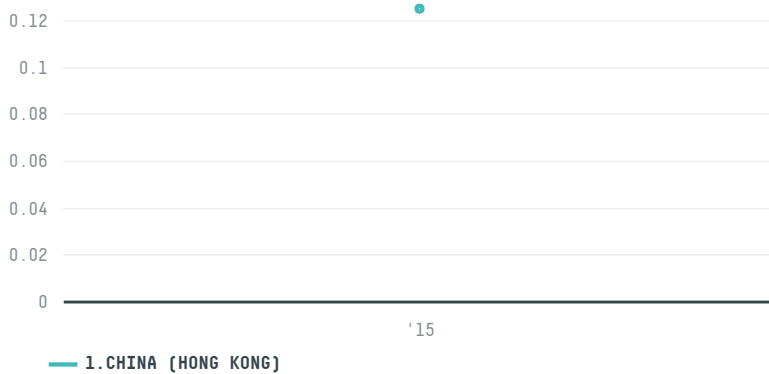

TOP DESTINATION COUNTRIES OF COFFEE EXPORTED BY VISTA COMERCIO IMPORTACAO E EXPORTACAO EIRELI: