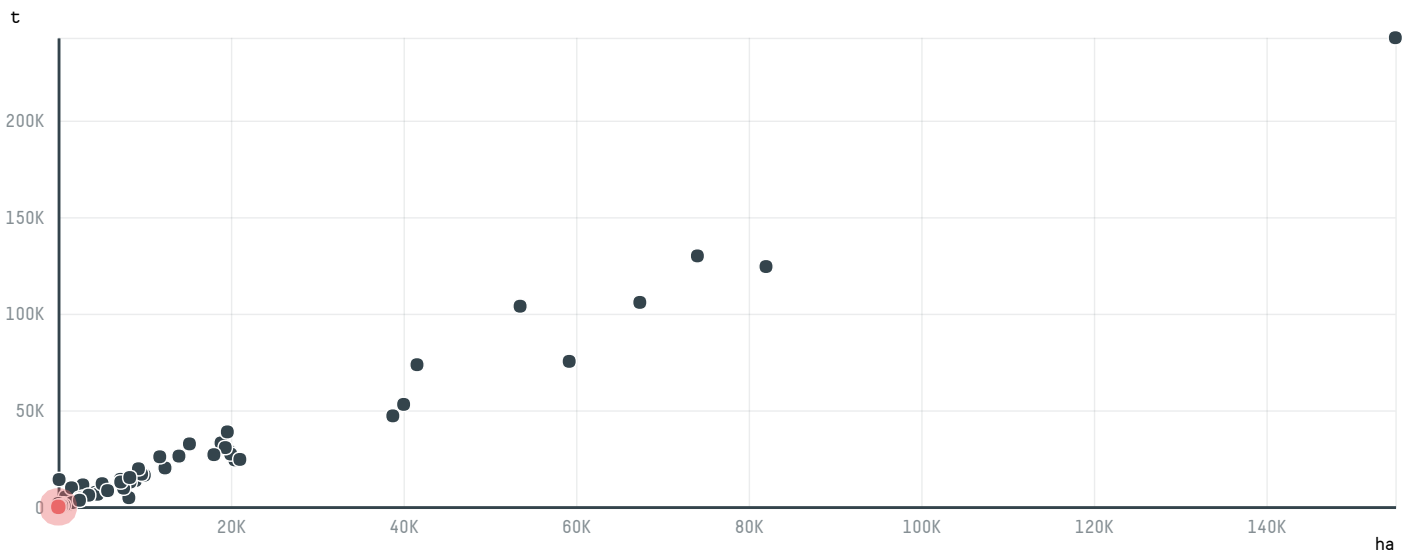

COMPARING COMPANIES EXPORTING COFFEE FROM BRAZIL IN 2017

Trase is a partnership between

In collaboration with

and many other organizations and individuals.

Donors

[Terms of Use](#) · [Privacy policy](#) · [Cookie policy](#) · [Contact us](#)

This website uses cookies to provide you with an improved user experience. By continuing to browse this site, you consent to the use of cookies and similar technologies. Please visit our [privacy policy](#) for further details.

I AGREE