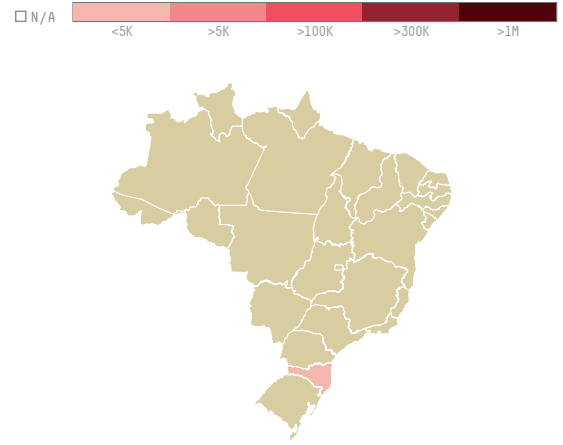

trase

J J MATTOS INDUSTRIA E COMERCIO DE CAFE EIRELI

ACTIVITY: **Exporter**
COMMODITY: **Coffee**
COUNTRY: **Brazil**
YEAR: **2017**

J J MATTOS INDUSTRIA E COMERCIO DE CAFE EIRELI was the 239th largest exporter of coffee from BRAZIL in 2017, accounting for 0 tons. This is a 85% decrease vs the previous year. As an exporter, J J MATTOS INDUSTRIA E COMERCIO DE CAFE EIRELI sources from 1 municipalities, or 0% of the coffee production municipalities. The main destination of the coffee exported by J J MATTOS INDUSTRIA E COMERCIO DE CAFE EIRELI is UNITED STATES, accounting for 100% of the total.

TOP DESTINATION COUNTRIES OF COFFEE EXPORTED BY J J MATTOS INDUSTRIA E COMERCIO DE CAFE EIRELI:

COMPARING COMPANIES EXPORTING COFFEE FROM BRAZIL IN 2017

Trase is a partnership between

In collaboration with