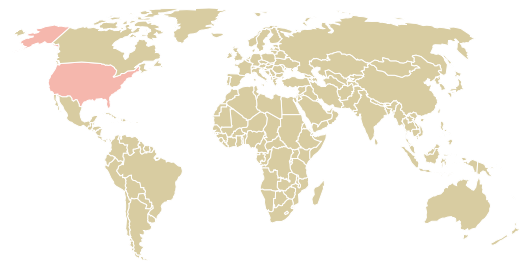

trase

J J MATTOS INDUSTRIA E COMERCIO DE CAFE EIRELI

ACTIVITY: **Exporter**
COMMODITY: **Coffee**
COUNTRY: **Brazil**
YEAR: **2017**

J J MATTOS INDUSTRIA E COMERCIO DE CAFE EIRELI was the 239th largest exporter of coffee from BRAZIL in 2017, accounting for 0 tons. This is a 85% decrease vs the previous year. As an exporter, J J MATTOS INDUSTRIA E COMERCIO DE CAFE EIRELI sources from 1 municipalities, or 0% of the coffee production municipalities. The main destination of the coffee exported by J J MATTOS INDUSTRIA E COMERCIO DE CAFE EIRELI is UNITED STATES, accounting for 100% of the total.

TOP DESTINATION COUNTRIES OF COFFEE EXPORTED BY J J MATTOS INDUSTRIA E COMERCIO DE CAFE EIRELI:

COMPARING COMPANIES EXPORTING COFFEE FROM BRAZIL IN 2017

Trase is a partnership between

In collaboration with