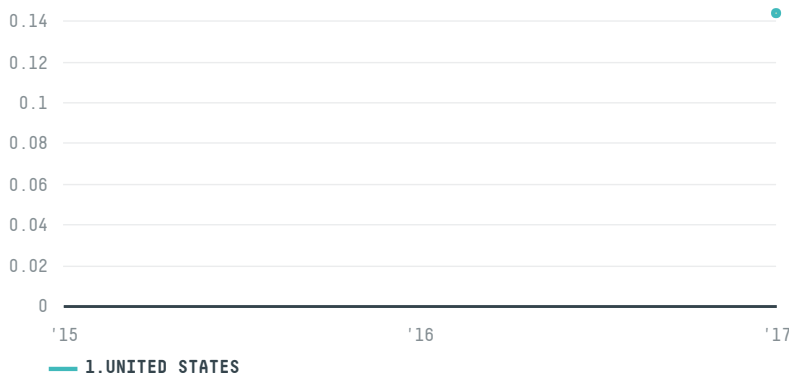

TOP DESTINATION COUNTRIES OF COFFEE EXPORTED BY J J MATTOS INDUSTRIA E COMERCIO DE CAFE EIRELI: