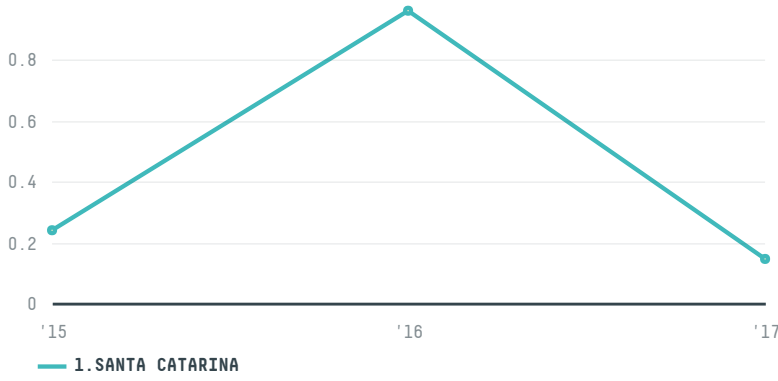

COMPARING COMPANIES EXPORTING COFFEE FROM BRAZIL IN 2017

Trase is a partnership between

In collaboration with

and many other organizations and individuals.

Donors

[Terms of Use](#) · [Privacy policy](#) · [Cookie policy](#) · [Contact us](#)

This website uses cookies to provide you with an improved user experience. By continuing to browse this site, you consent to the use of cookies and similar technologies. Please visit our [privacy policy](#) for further details.

I AGREE