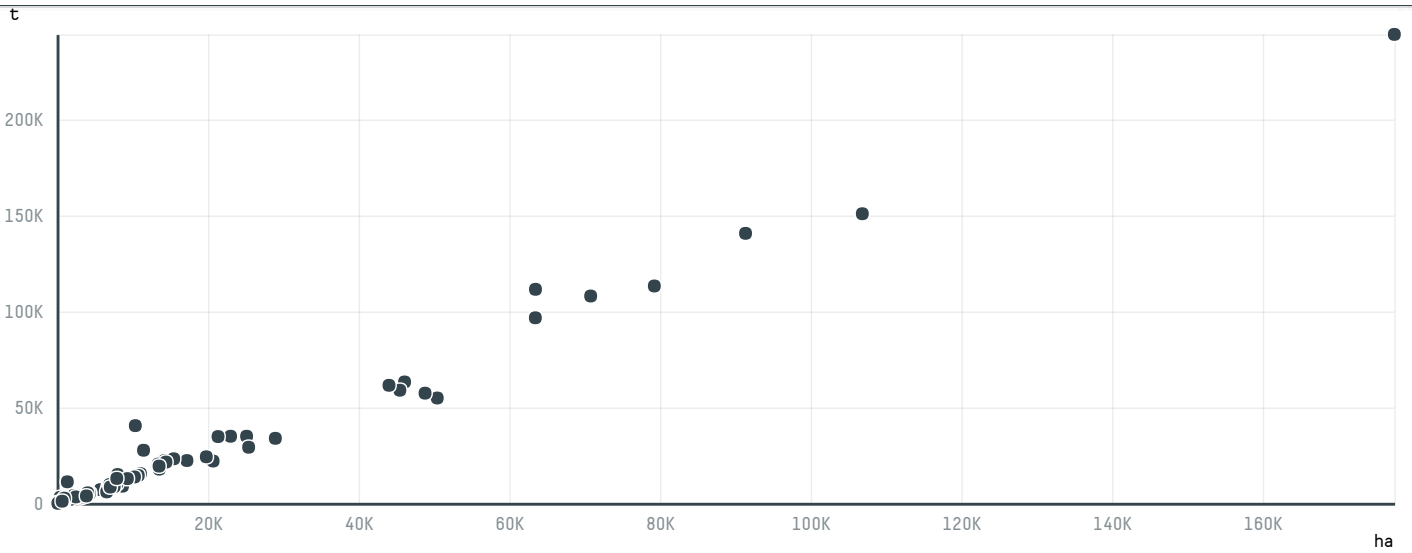

trase

NANA KONDO

ACTIVITY: **Exporter**
COMMODITY: **Coffee**
COUNTRY: **Brazil**
YEAR: **2015**

NANA KONDO was the 248th largest exporter of coffee from BRAZIL in 2015, accounting for 0 tons. As an exporter, NANA KONDO sources from 1 municipalities, or 0% of the coffee production municipalities. The main destination of the coffee exported by NANA KONDO is JAPAN, accounting for 100% of the total.

TOP DESTINATION COUNTRIES OF COFFEE EXPORTED BY NANA KONDO:

Trase is a partnership between

In collaboration with

and many other organizations and individuals.

Donors

[Terms of Use](#) · [Privacy policy](#) · [Cookie policy](#) · [Contact us](#)