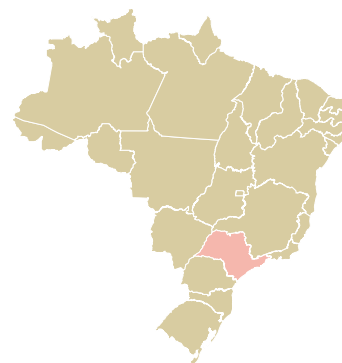

trase

NANA KONDO

ACTIVITY: **Exporter**
COMMODITY: **Coffee**
COUNTRY: **Brazil**
YEAR: **2015**

NANA KONDO was the 248th largest exporter of coffee from BRAZIL in 2015, accounting for 0 tons. As an exporter, NANA KONDO sources from 1 municipalities, or 0% of the coffee production municipalities. The main destination of the coffee exported by NANA KONDO is JAPAN, accounting for 100% of the total.

TOP DESTINATION COUNTRIES OF COFFEE EXPORTED BY NANA KONDO:

Trase is a partnership between

In collaboration with

and many other organizations and individuals.

Donors

[Terms of Use](#) · [Privacy policy](#) · [Cookie policy](#) · [Contact us](#)