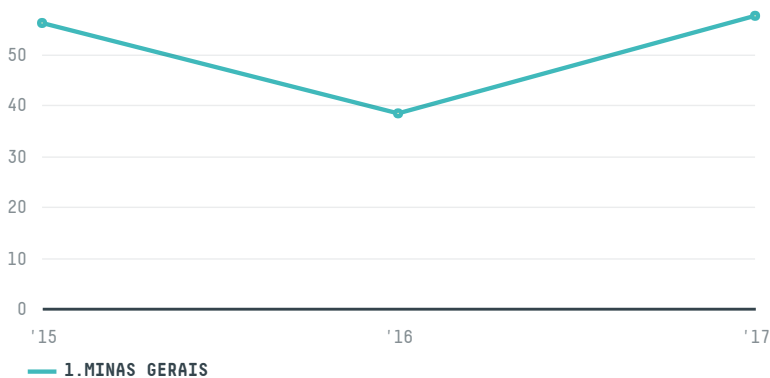

TOP DESTINATION COUNTRIES OF COFFEE EXPORTED BY ACADEMIA DE CAFE LTDA: