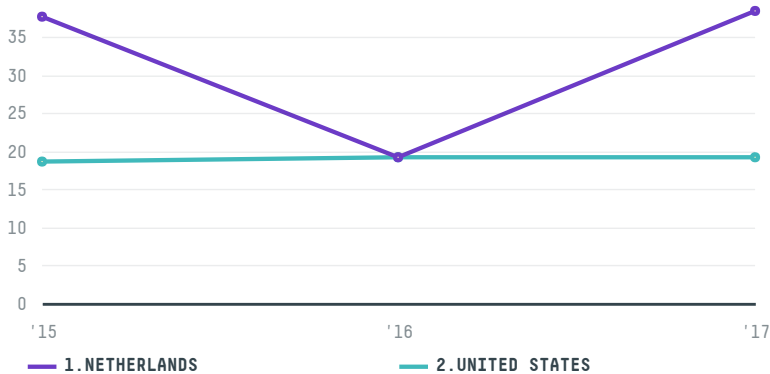

TOP DESTINATION COUNTRIES OF COFFEE EXPORTED BY ACADEMIA DE CAFE LTDA: