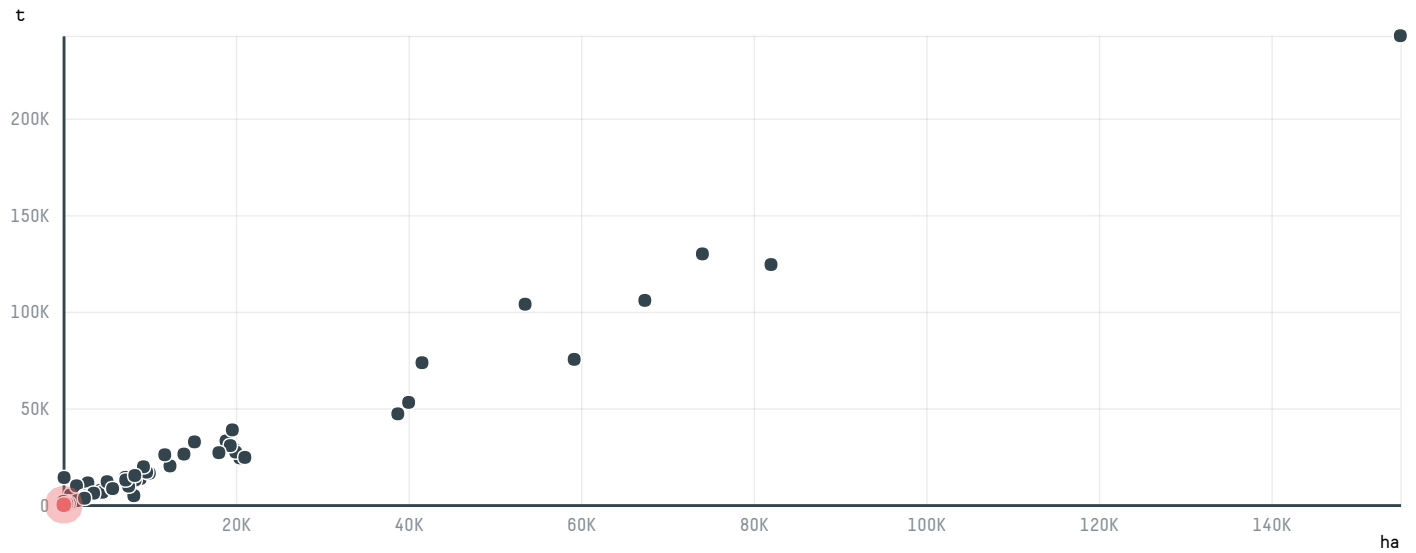

trase

ACADEMIA DE CAFE LTDA

ACTIVITY: **Exporter**
COMMODITY: **Coffee**
COUNTRY: **Brazil**
YEAR: **2017**

ACADEMIA DE CAFE LTDA was the 133rd largest exporter of coffee from BRAZIL in 2017, accounting for 58 tons. This is a 50% increase vs the previous year. As an exporter, ACADEMIA DE CAFE LTDA sources from 5 municipalities, or 1% of the coffee production municipalities. The main destination of the coffee exported by ACADEMIA DE CAFE LTDA is NETHERLANDS, accounting for 67% of the total.

TOP DESTINATION COUNTRIES OF COFFEE EXPORTED BY ACADEMIA DE CAFE LTDA:

COMPARING COMPANIES EXPORTING COFFEE FROM BRAZIL IN 2017

Trase is a partnership between

In collaboration with

and many other organizations and individuals.