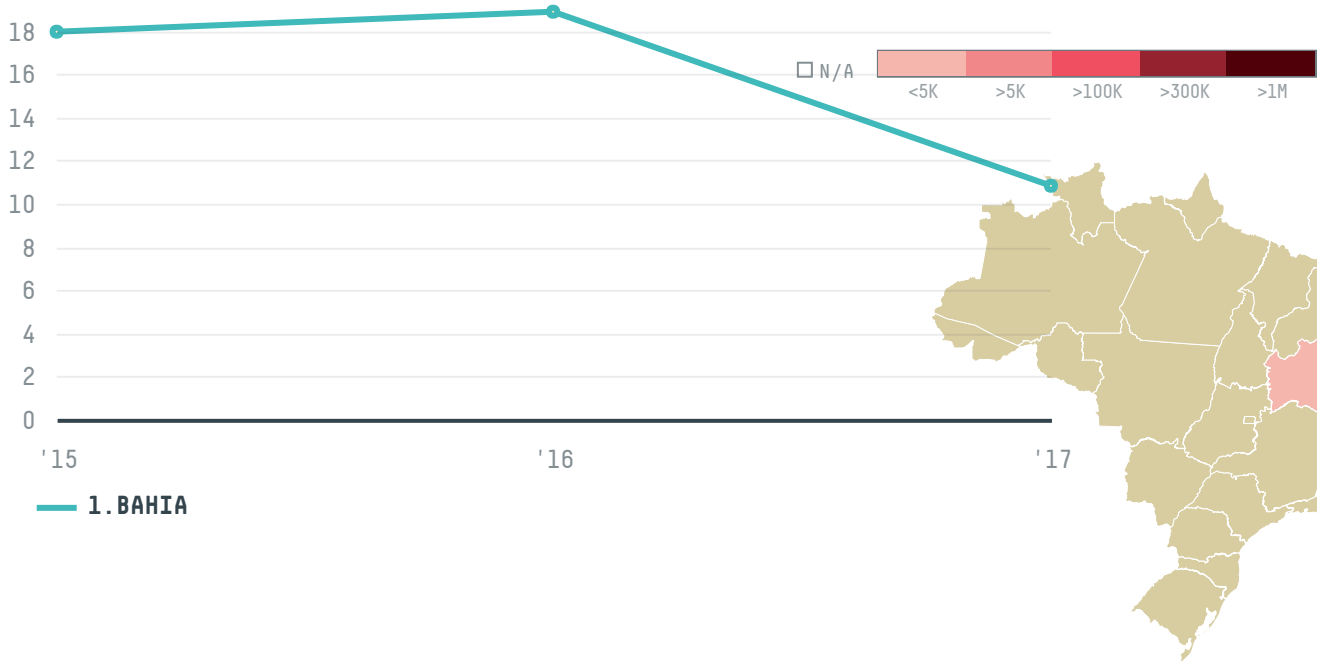

Trase is a partnership
between

In collaboration with

Donors

This website uses cookies to provide you with an improved user experience. By continuing to browse this site, you consent to the use of cookies and similar technologies. Please visit our [privacy policy](#) for further details.

I AGREE