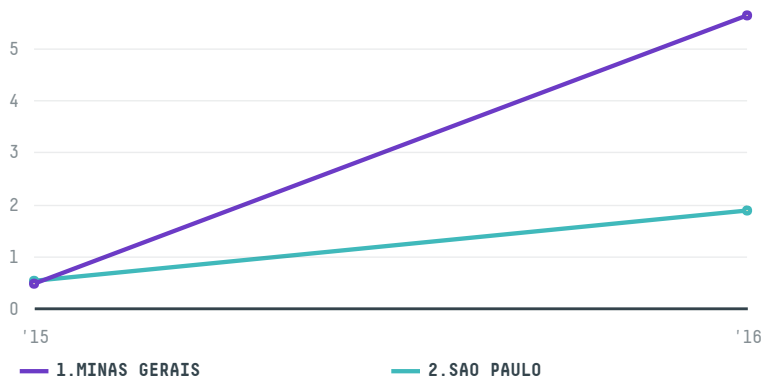

trase

TRADELAND COMERCIO EXTERIOR EIRELI

ACTIVITY: **Exporter group** COMMODITY: **Coffee** COUNTRY: **Brazil** YEAR: **2016**

TRADELAND COMERCIO EXTERIOR EIRELI was the 185th largest exporter of coffee from BRAZIL in 2016, accounting for 8 tons. This is a 577% increase vs the previous year. As an exporter, TRADELAND COMERCIO EXTERIOR EIRELI sources from 1 municipalities, or 0% of the coffee production municipalities. The main destination of the coffee exported by TRADELAND COMERCIO EXTERIOR EIRELI is UNITED STATES, accounting for 100% of the total.