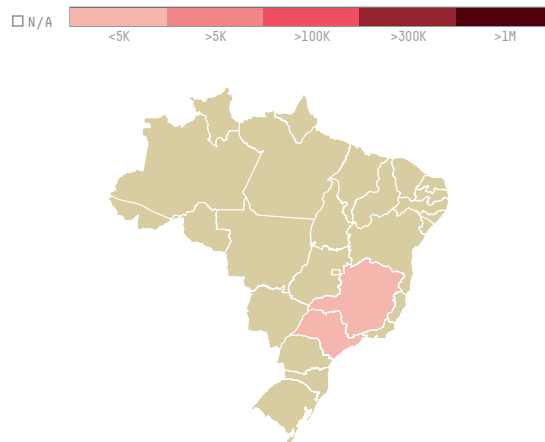

trase

TRADELAND COMERCIO EXTERIOR EIRELI

ACTIVITY: **Exporter group** COMMODITY: **Coffee** COUNTRY: **Brazil** YEAR: **2016**

TRADELAND COMERCIO EXTERIOR EIRELI was the 185th largest exporter of coffee from BRAZIL in 2016, accounting for 8 tons. This is a 577% increase vs the previous year. As an exporter, TRADELAND COMERCIO EXTERIOR EIRELI sources from 1 municipalities, or 0% of the coffee production municipalities. The main destination of the coffee exported by TRADELAND COMERCIO EXTERIOR EIRELI is UNITED STATES, accounting for 100% of the total.