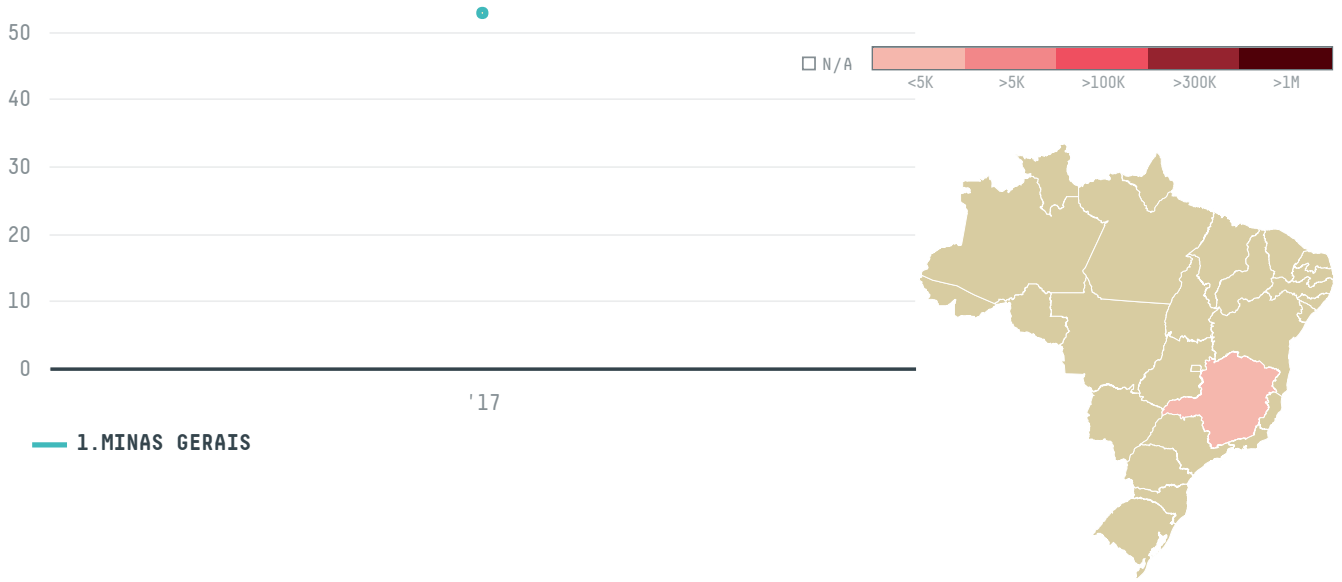

Trase is a partnership between

In collaboration with

and many other organizations

Donors

This website uses cookies to provide you with an improved user experience. By continuing to browse this site, you consent to the use of cookies and similar technologies. Please visit our [privacy policy](#) for further details.

I AGREE