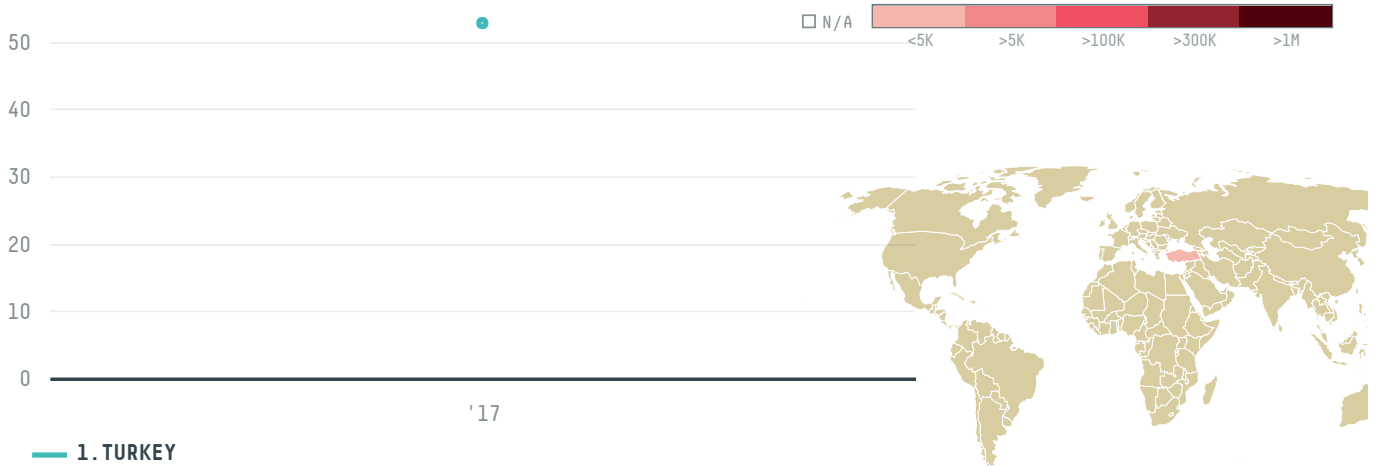

TOP DESTINATION COUNTRIES OF COFFEE IMPORTED BY KAHVE YOLU GIDA SAN VE TIC LTD STI:

This website uses cookies to provide you with an improved user experience. By continuing to browse this site, you consent to the use of cookies and similar technologies. Please visit our [privacy policy](#) for further details.

I AGREE