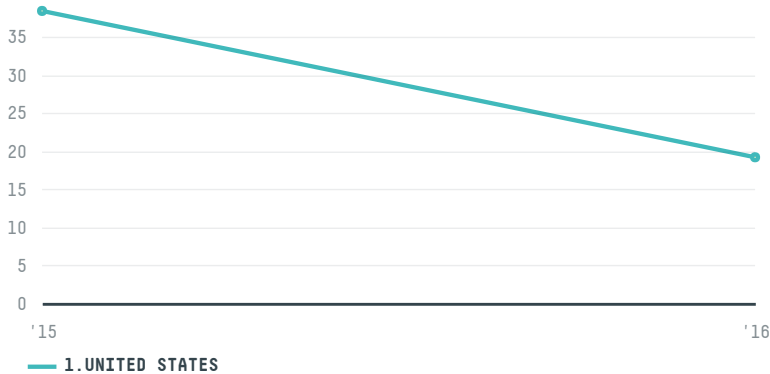

TOP DESTINATION COUNTRIES OF COFFEE IMPORTED BY BODHI LEAF TRADING COMPANY: