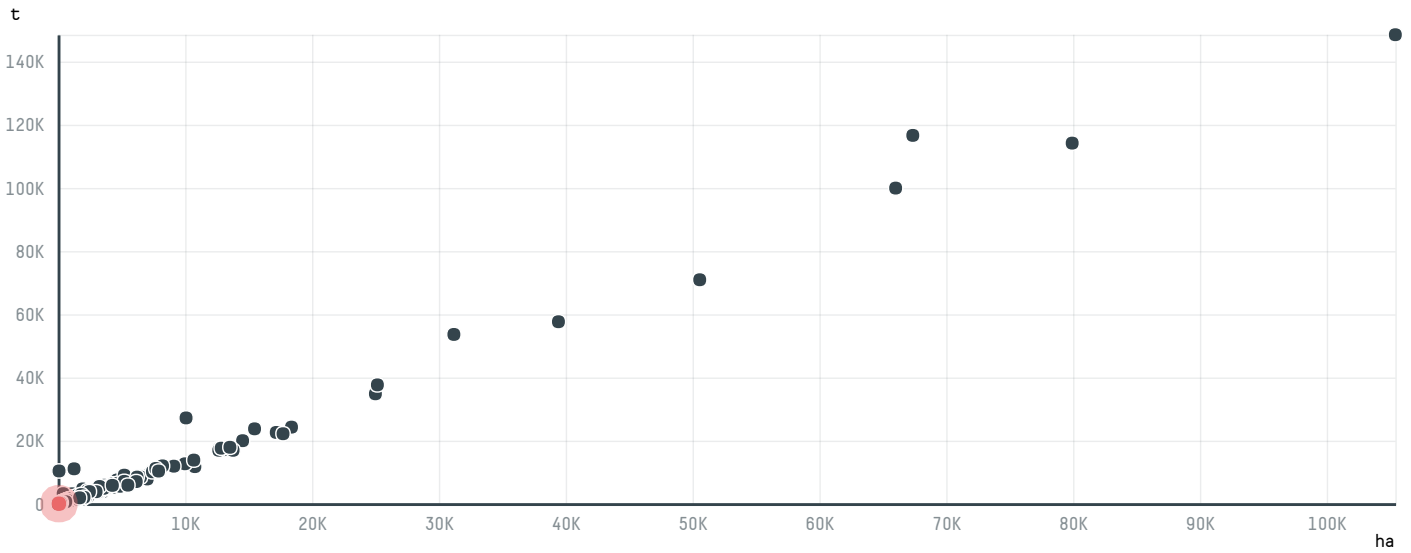

trase

DEK DEUTSCHE EXTRAKT KAFFEE GMBH

ACTIVITY	COMMODITY	COUNTRY	YEAR
Importer	Coffee	Brazil	2015

DEK DEUTSCHE EXTRAKT KAFFEE GMBH was the 1026th largest importer of coffee from BRAZIL in 2015, accounting for 59 tons. As an importer, DEK DEUTSCHE EXTRAKT KAFFEE GMBH sources from 2 municipalities, or 0% of the coffee production municipalities. The main destination of the coffee imported by DEK DEUTSCHE EXTRAKT KAFFEE GMBH is GERMANY, accounting for 100% of the total.

TOP DESTINATION COUNTRIES OF COFFEE IMPORTED BY DEK DEUTSCHE EXTRAKT KAFFEE GMBH:

□ N/A <5K >5K >100K >300K >1M

COMPARING COMPANIES IMPORTING COFFEE FROM BRAZIL IN 2015

Trase is a partnership between

In collaboration with