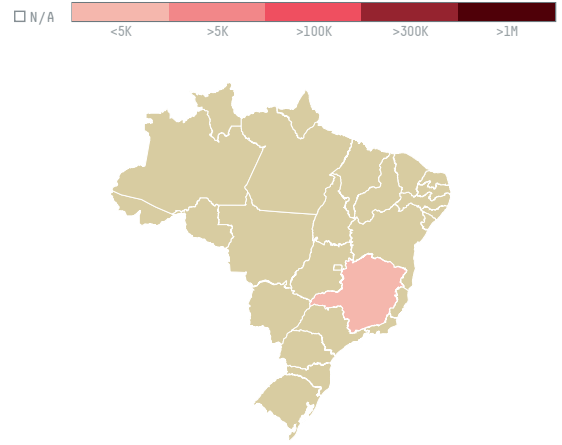

trase

DEK DEUTSCHE EXTRAKT KAFFEE GMBH

ACTIVITY	COMMODITY	COUNTRY	YEAR
Importer	Coffee	Brazil	2015

DEK DEUTSCHE EXTRAKT KAFFEE GMBH was the 1026th largest importer of coffee from BRAZIL in 2015, accounting for 59 tons. As an importer, DEK DEUTSCHE EXTRAKT KAFFEE GMBH sources from 2 municipalities, or 0% of the coffee production municipalities. The main destination of the coffee imported by DEK DEUTSCHE EXTRAKT KAFFEE GMBH is GERMANY, accounting for 100% of the total.

TOP DESTINATION COUNTRIES OF COFFEE IMPORTED BY DEK DEUTSCHE EXTRAKT KAFFEE GMBH:

□ N/A <5K >5K >100K >300K >1M

COMPARING COMPANIES IMPORTING COFFEE FROM BRAZIL IN 2015

Trase is a partnership between

In collaboration with