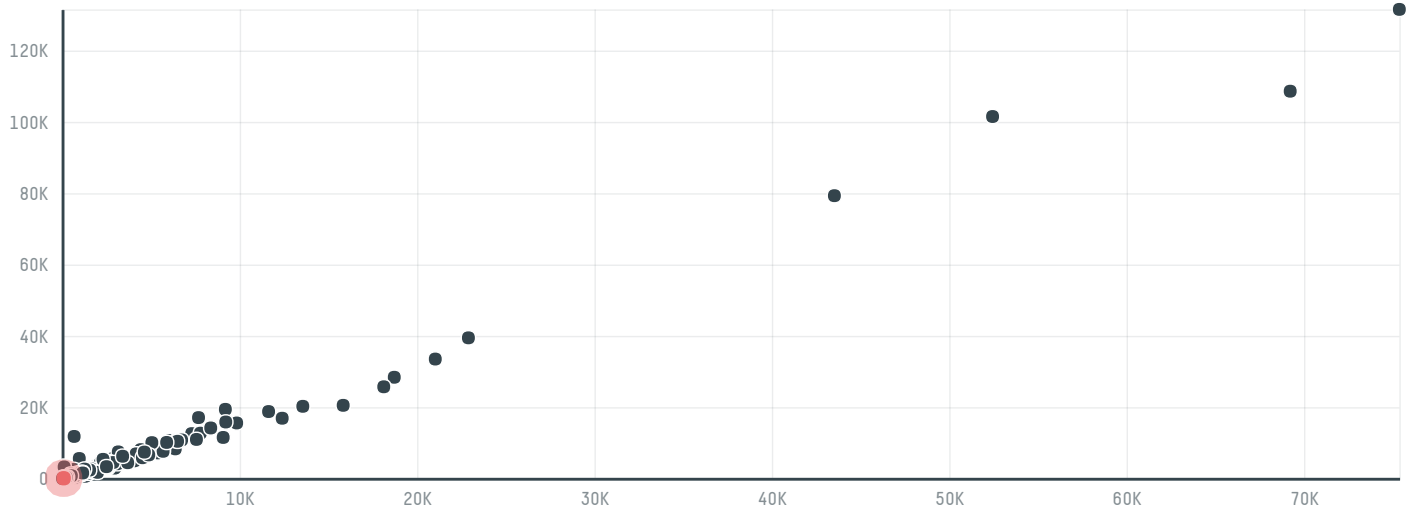

trase

Spc gfs co ltd

ACTIVITY: **Importer**
COMMODITY: **Coffee**
COUNTRY: **Brazil**
YEAR: **2017**

Spc gfs co ltd was the 779th largest importer of coffee from BRAZIL in 2017, accounting for 80 tons. As an importer, Spc gfs co ltd sources from 1 municipalities, or 0% of the coffee production municipalities. The main destination of the coffee imported by Spc gfs co ltd is South korea, accounting for 100% of the total.

TOP DESTINATION COUNTRIES OF COFFEE IMPORTED BY SPC GFS CO LTD:

Trase is a partnership between

In collaboration with

and many other organizations and individuals.

Donors

[Terms of Use](#) · [Privacy policy](#) · [Cookie policy](#) · [Contact us](#)