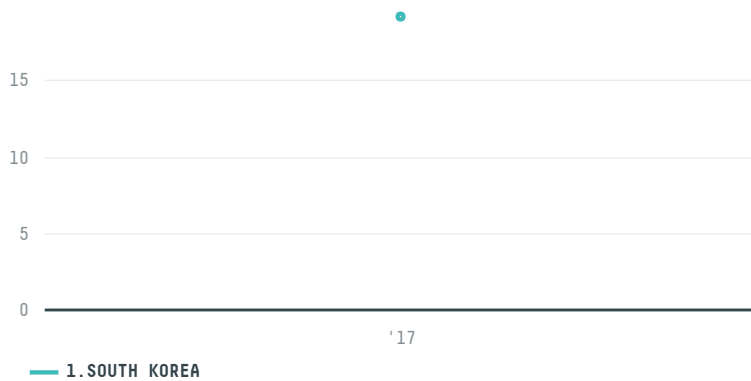

TOP DESTINATION COUNTRIES OF COFFEE IMPORTED BY FIDELI CO LTD: