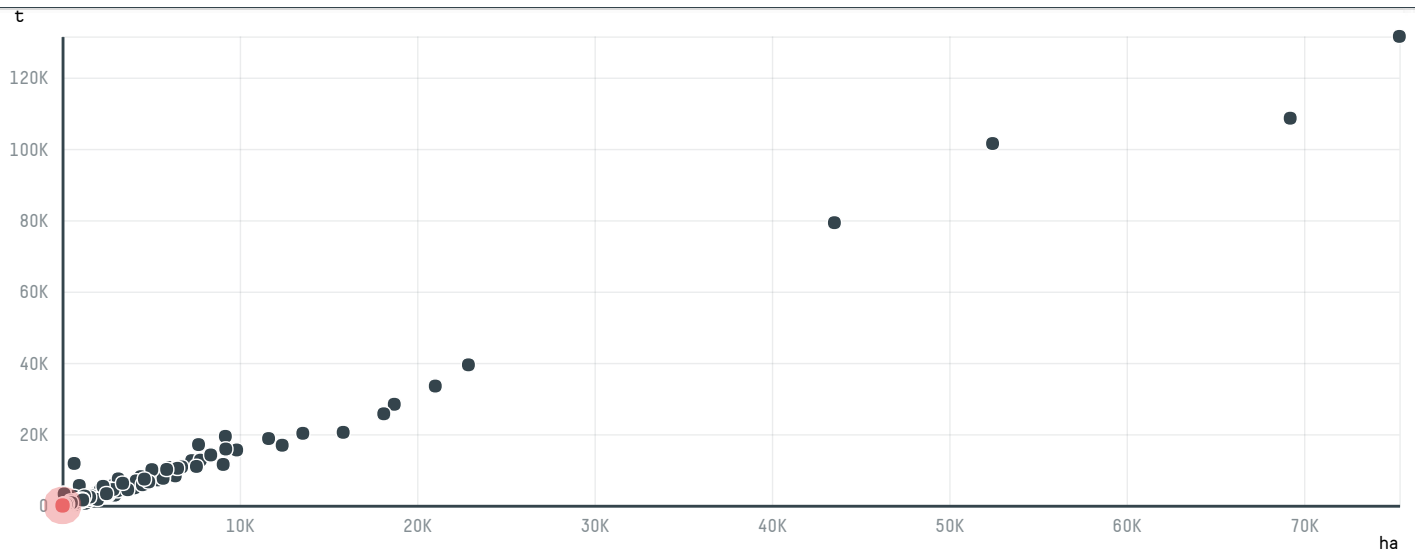

Trase is a partnership between

Stockholm Environment Institute

Global Canopy Programme

In collaboration with

vizzuality

The European Forest Institute

and many other organizations and individuals.

Donors

The Global Environment Facility

WWF

Europe

Gordon and Betty Moore Foundation

The Nature Conservancy

Department for International Development

Formas

Norway's International Climate and Forest Initiative (NICFI)

[Terms of Use](#) · [Privacy policy](#) · [Cookie policy](#) · [Contact us](#)