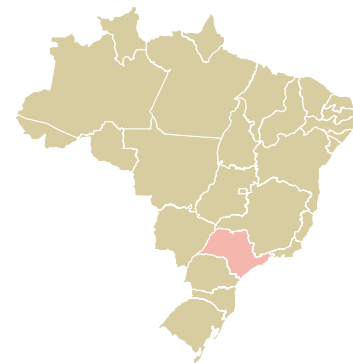

## FIDELI CO LTD

ACTIVITY	COMMODITY	COUNTRY	YEAR
<b>Importer</b>	<b>Coffee</b>	<b>Brazil</b>	<b>2017</b>

FIDELI CO LTD was the 1201st largest importer of coffee from BRAZIL in 2017, accounting for 19 tons. As an importer, FIDELI CO LTD sources from 1 municipalities, or 0% of the coffee production municipalities. The main destination of the coffee imported by FIDELI CO LTD is SOUTH KOREA, accounting for 100% of the total.

### TOP DESTINATION COUNTRIES OF COFFEE IMPORTED BY FIDELI CO LTD:

Trase is a partnership between

Stockholm Environment Institute

Global Canopy Programme

In collaboration with

vizzuality

The European Forest Institute