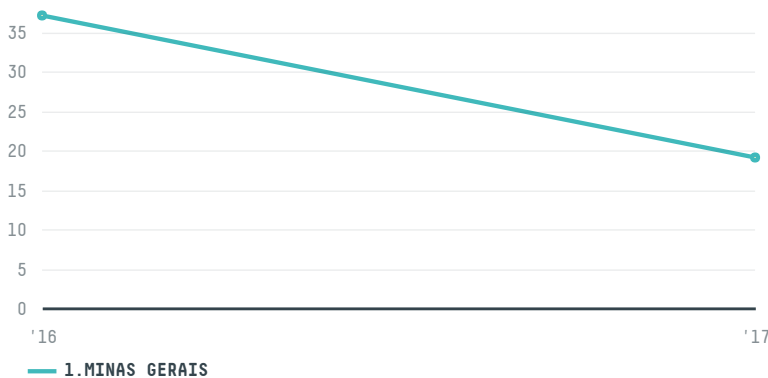

TOP DESTINATION COUNTRIES OF COFFEE IMPORTED BY GEPA MBH: