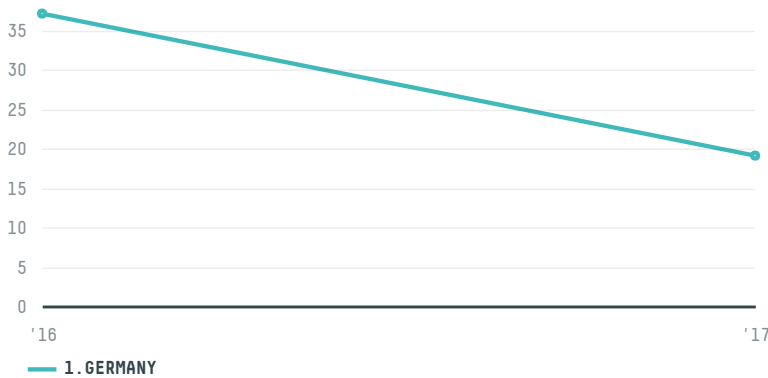

TOP DESTINATION COUNTRIES OF COFFEE IMPORTED BY GEPA MBH: