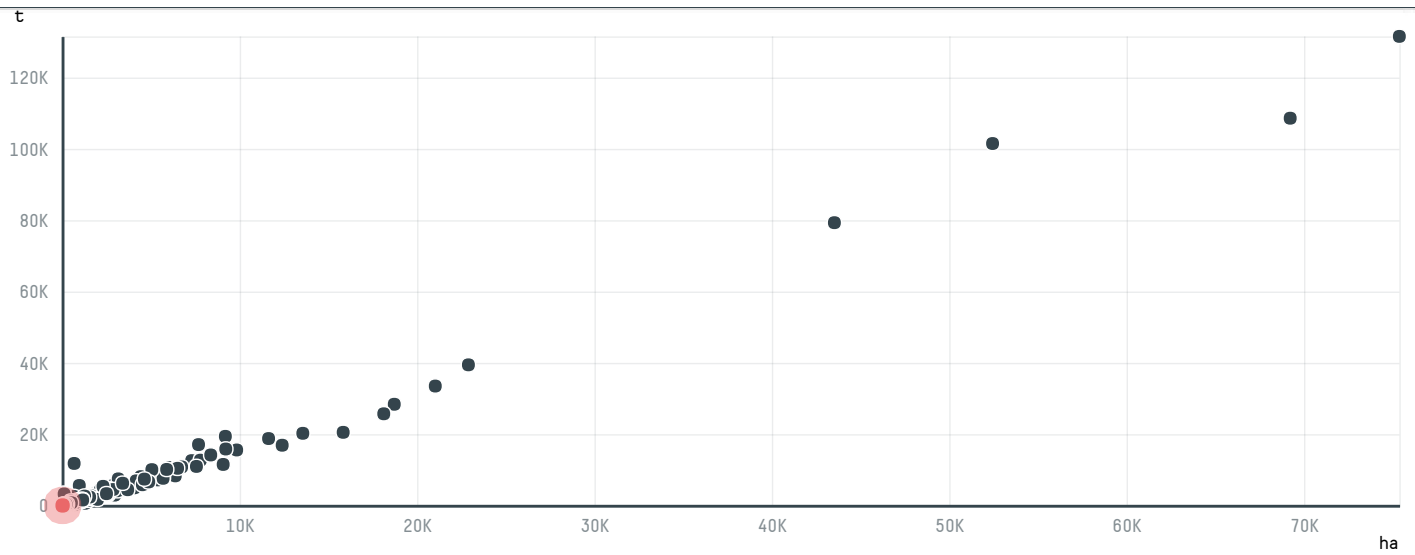

# trase

## GEPA MBH

ACTIVITY: **Importer**  
COMMODITY: **Coffee**  
COUNTRY: **Brazil**  
YEAR: **2017**

GEPA MBH was the 1163rd largest importer of coffee from BRAZIL in 2017, accounting for 19 tons. This is a 48% decrease vs the previous year. As an importer, GEPA MBH sources from 1 municipalities, or 0% of the coffee production municipalities. The main destination of the coffee imported by GEPA MBH is GERMANY, accounting for 100% of the total.

### TOP DESTINATION COUNTRIES OF COFFEE IMPORTED BY GEPA MBH:

Trase is a partnership between

In collaboration with

and many other organizations and individuals.

Donors

[Terms of Use](#) · [Privacy policy](#) · [Cookie policy](#) · [Contact us](#)