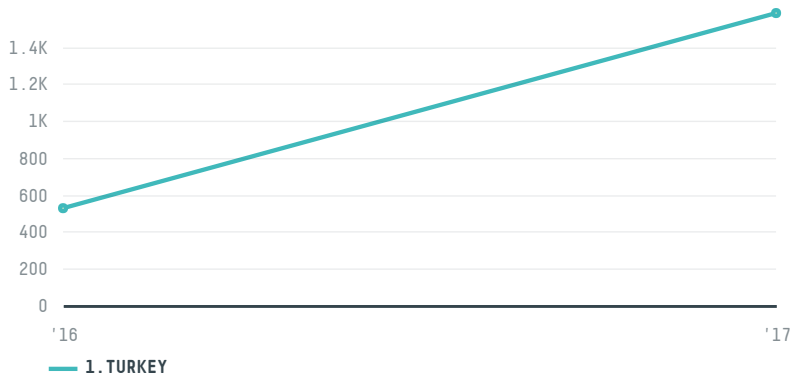

TOP DESTINATION COUNTRIES OF COFFEE IMPORTED BY BINBAS GIDA: