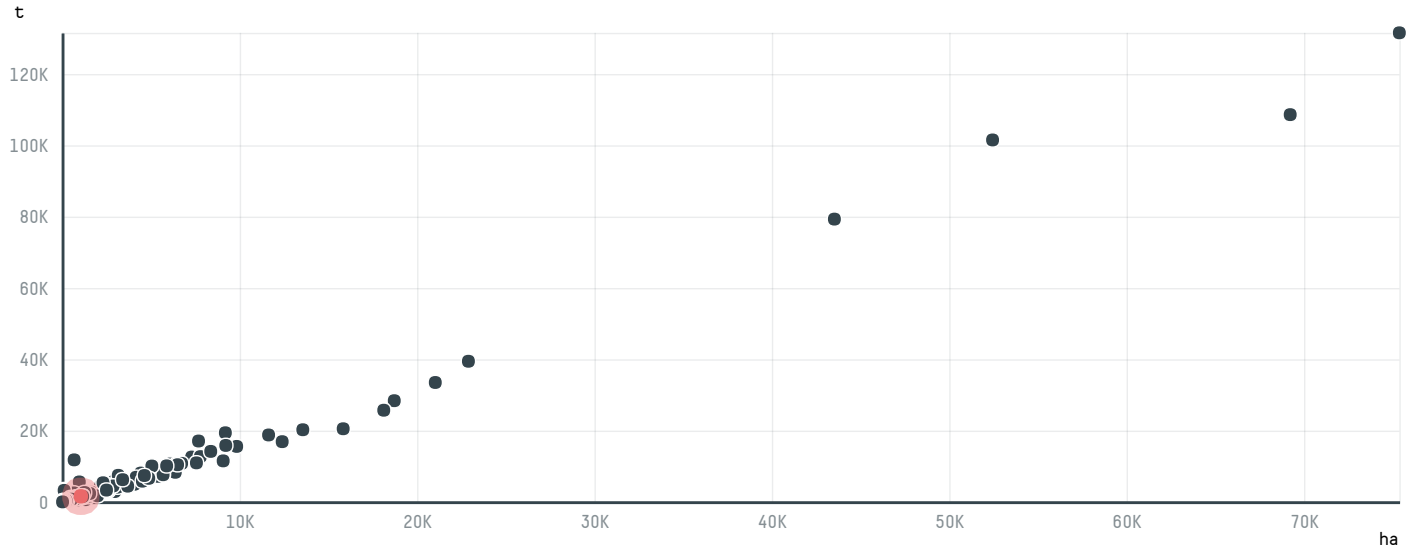

trase

BINBAS GIDA

ACTIVITY: **Importer**
COMMODITY: **Coffee**
COUNTRY: **Brazil**
YEAR: **2017**

BINBAS GIDA was the 118th largest importer of coffee from BRAZIL in 2017, accounting for 2 thousand tons. This is a 200% increase vs the previous year. As an importer, BINBAS GIDA sources from 2 municipalities, or 0% of the coffee production municipalities. The main destination of the coffee imported by BINBAS GIDA is TURKEY, accounting for 100% of the total.

TOP DESTINATION COUNTRIES OF COFFEE IMPORTED BY BINBAS GIDA:

COMPARING COMPANIES IMPORTING COFFEE FROM BRAZIL IN 2017

Trase is a partnership between

In collaboration with

and many other organizations and individuals.