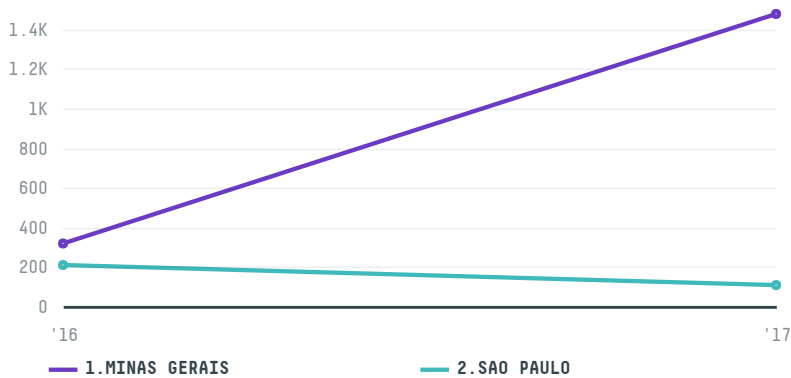

TOP DESTINATION COUNTRIES OF COFFEE IMPORTED BY BINBAS GIDA: