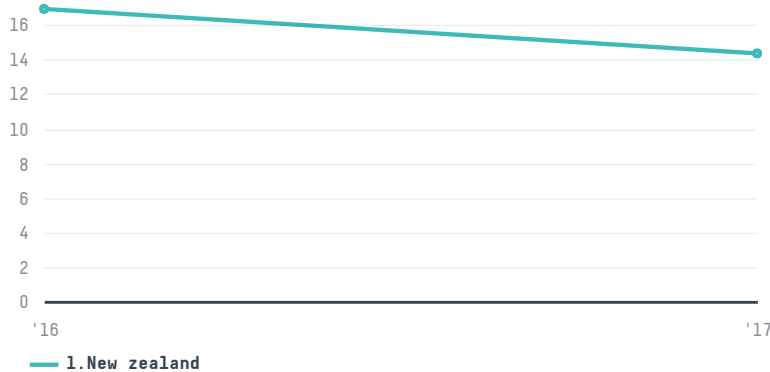

TOP DESTINATION COUNTRIES OF COFFEE IMPORTED BY OZONE COFFEE ROASTERS: