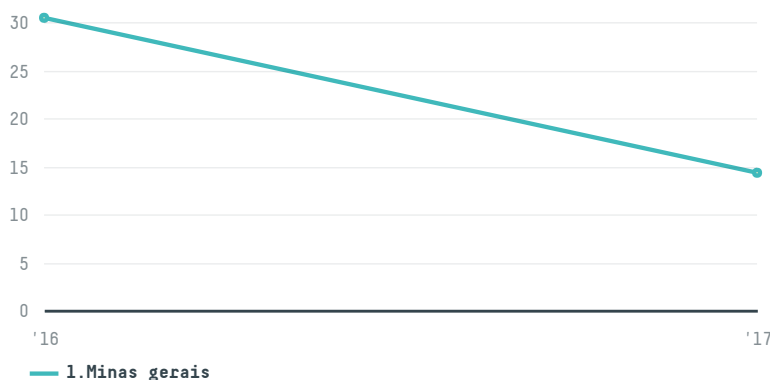

TOP DESTINATION COUNTRIES OF COFFEE IMPORTED BY OZONE COFFEE ROASTERS: