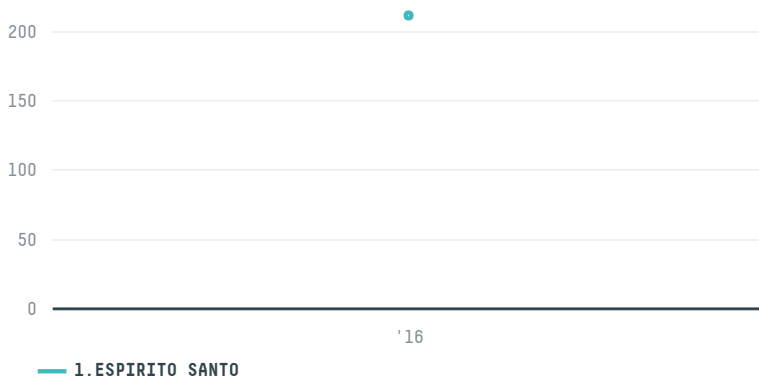

trase

MUWAFAK JANDALI

| ACTIVITY | COMMODITY | COUNTRY | YEAR |
|-----------------|---------------|---------------|-------------|
| Importer | Coffee | Brazil | 2016 |

MUWAFAK JANDALI was the 520th largest importer of coffee from BRAZIL in 2016, accounting for 211 tons. As an importer, MUWAFAK JANDALI sources from 2 municipalities, or 0% of the coffee production municipalities. The main destination of the coffee imported by MUWAFAK JANDALI is SYRIA, accounting for 100% of the total.

TOP DESTINATION COUNTRIES OF COFFEE IMPORTED BY MUWAFAK JANDALI:

Trase is a partnership between

In collaboration with

and many other organizations and individuals.

Donors

[Terms of Use](#) · [Privacy policy](#) · [Cookie policy](#) · [Contact us](#)