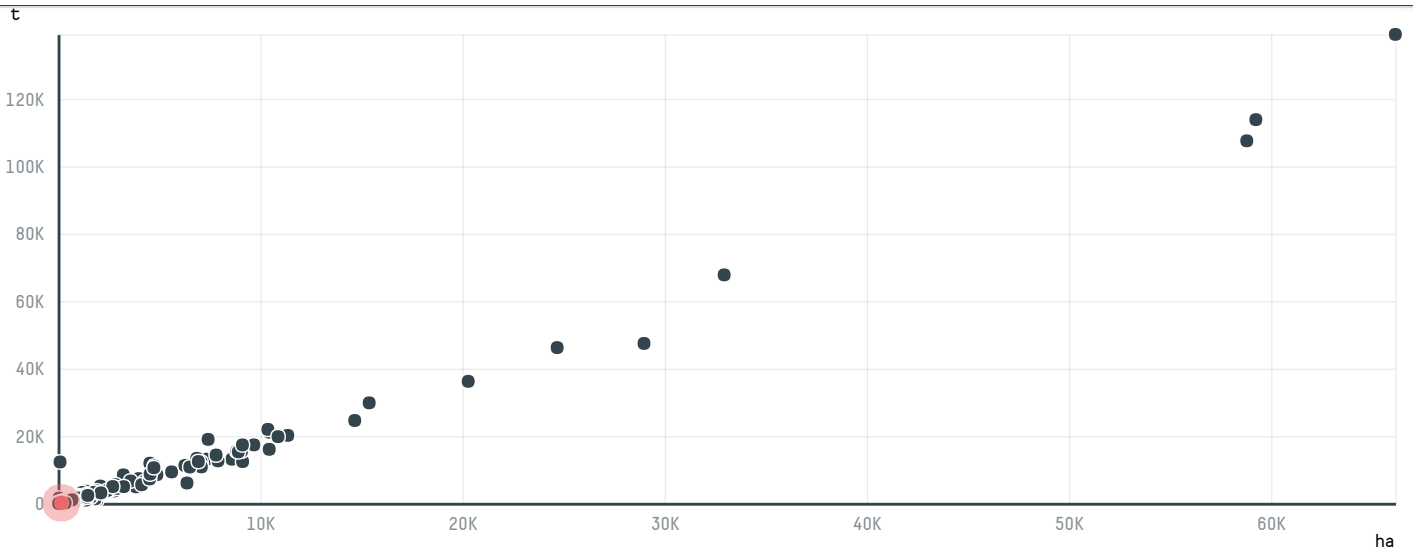

trase

MUWAFAK JANDALI

| ACTIVITY | COMMODITY | COUNTRY | YEAR |
|-----------------|---------------|---------------|-------------|
| Importer | Coffee | Brazil | 2016 |

MUWAFAK JANDALI was the 520th largest importer of coffee from BRAZIL in 2016, accounting for 211 tons. As an importer, MUWAFAK JANDALI sources from 2 municipalities, or 0% of the coffee production municipalities. The main destination of the coffee imported by MUWAFAK JANDALI is SYRIA, accounting for 100% of the total.

TOP DESTINATION COUNTRIES OF COFFEE IMPORTED BY MUWAFAK JANDALI:

Trase is a partnership between

In collaboration with

and many other organizations and individuals.

Donors

[Terms of Use](#) · [Privacy policy](#) · [Cookie policy](#) · [Contact us](#)