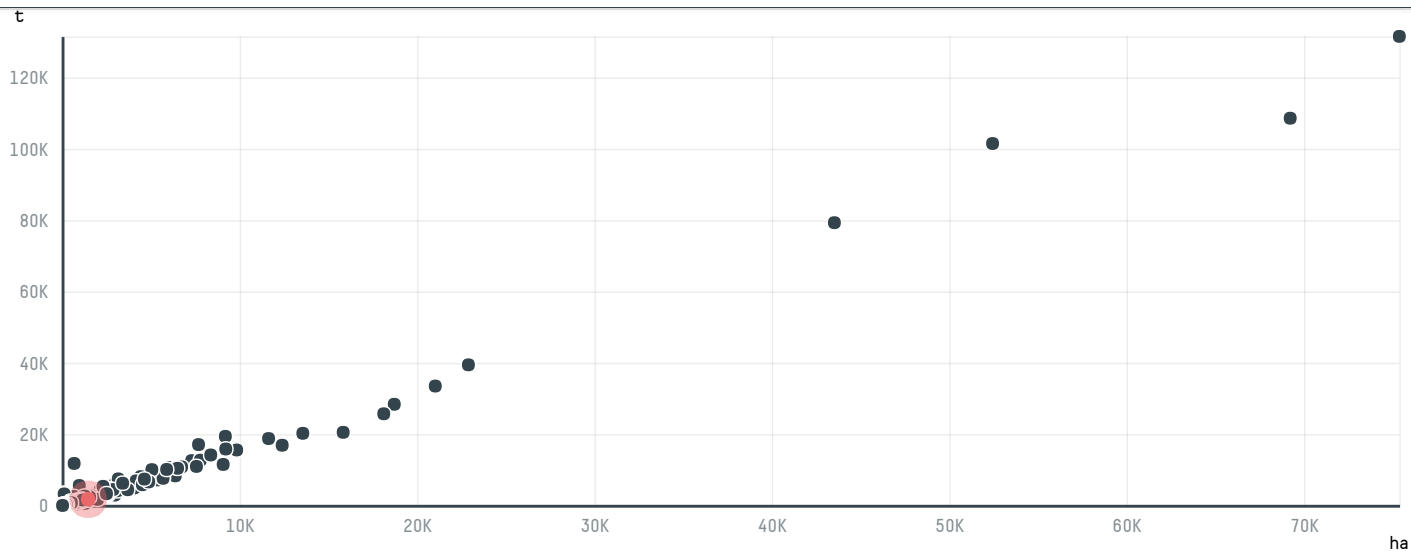

Trase is a partnership between

In collaboration with

and many other organizations and individuals.

Donors

[Terms of Use](#) · [Privacy policy](#) · [Cookie policy](#) · [Contact us](#)