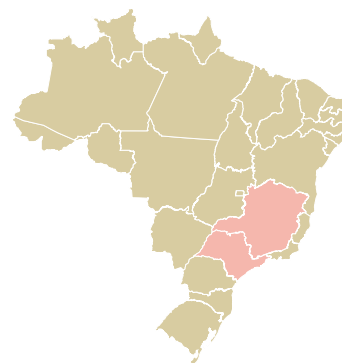

# trase

## CARGILL INC

ACTIVITY: **Importer**  
COMMODITY: **Coffee**  
COUNTRY: **Brazil**  
YEAR: **2017**

CARGILL INC was the 108th largest importer of coffee from BRAZIL in 2017, accounting for 2 thousand tons. This is a 7% increase vs the previous year. As an importer, CARGILL INC sources from 8 municipalities, or 1% of the coffee production municipalities. The main destination of the coffee imported by CARGILL INC is Germany, accounting for 50% of the total.

### TOP DESTINATION COUNTRIES OF COFFEE IMPORTED BY CARGILL INC:

Trase is a partnership between

In collaboration with

and many other organizations and individuals.

Donors

[Terms of Use](#) · [Privacy policy](#) · [Cookie policy](#) · [Contact us](#)