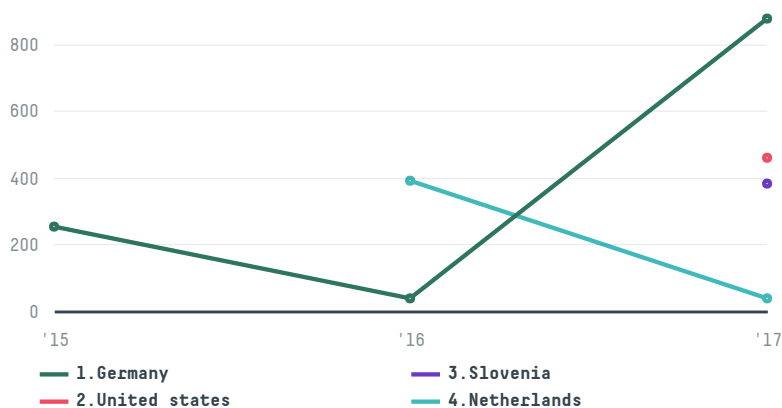

TOP DESTINATION COUNTRIES OF COFFEE IMPORTED BY CARGILL INC: