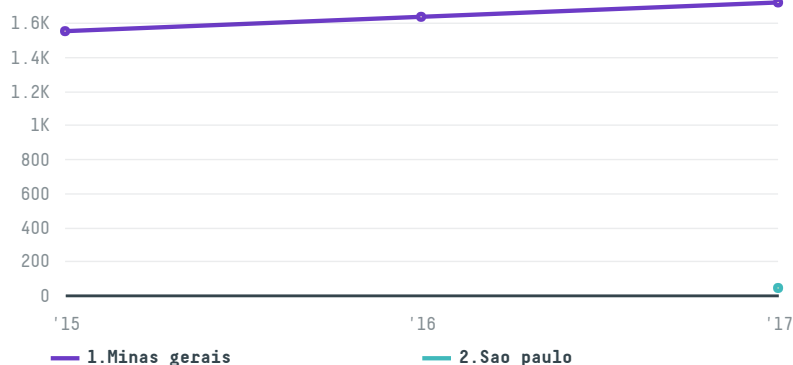

TOP DESTINATION COUNTRIES OF COFFEE IMPORTED BY CARGILL INC: