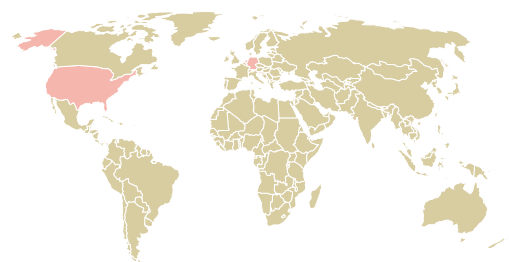

# trase

## CARGILL INC

ACTIVITY: **Importer**  
COMMODITY: **Coffee**  
COUNTRY: **Brazil**  
YEAR: **2017**

CARGILL INC was the 108th largest importer of coffee from BRAZIL in 2017, accounting for 2 thousand tons. This is a 7% increase vs the previous year. As an importer, CARGILL INC sources from 8 municipalities, or 1% of the coffee production municipalities. The main destination of the coffee imported by CARGILL INC is Germany, accounting for 50% of the total.

### TOP DESTINATION COUNTRIES OF COFFEE IMPORTED BY CARGILL INC:

Trase is a partnership between

In collaboration with

and many other organizations and individuals.

Donors

[Terms of Use](#) · [Privacy policy](#) · [Cookie policy](#) · [Contact us](#)