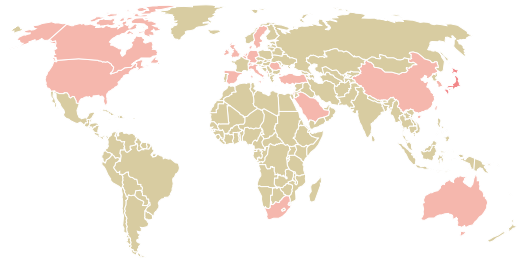

trase

COFCO AMERICAS RESOURCES CORP.

ACTIVITY: **Importer**
COMMODITY: **Coffee**
COUNTRY: **Brazil**
YEAR: **2017**

COFCO AMERICAS RESOURCES CORP. was the 11th largest importer of coffee from BRAZIL in 2017, accounting for 19 thousand tons. This is a 12% decrease vs the previous year. As an importer, COFCO AMERICAS RESOURCES CORP. sources from 14 municipalities, or 2% of the coffee production municipalities. The main destination of the coffee imported by COFCO AMERICAS RESOURCES CORP. is JAPAN, accounting for 33% of the total.

TOP DESTINATION COUNTRIES OF COFFEE IMPORTED BY COFCO AMERICAS RESOURCES CORP. :

COMPARING COMPANIES IMPORTING COFFEE FROM BRAZIL IN 2017

Trase is a partnership between

In collaboration with

and many other organizations and individuals.