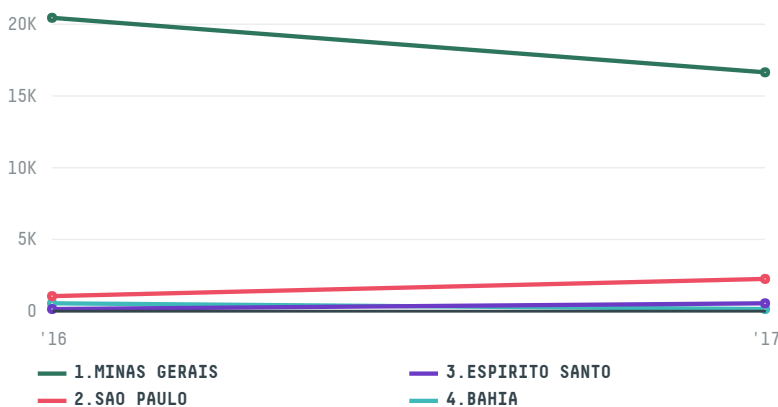

TOP DESTINATION COUNTRIES OF COFFEE IMPORTED BY COFCO AMERICAS RESOURCES CORP. :