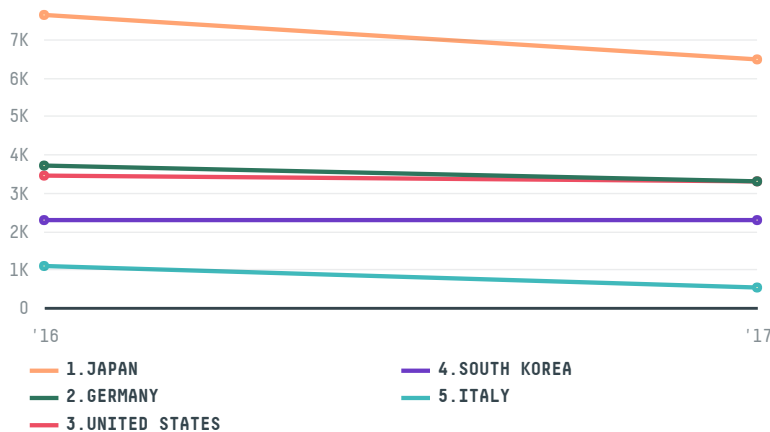

TOP DESTINATION COUNTRIES OF COFFEE IMPORTED BY COFCO AMERICAS RESOURCES CORP. :