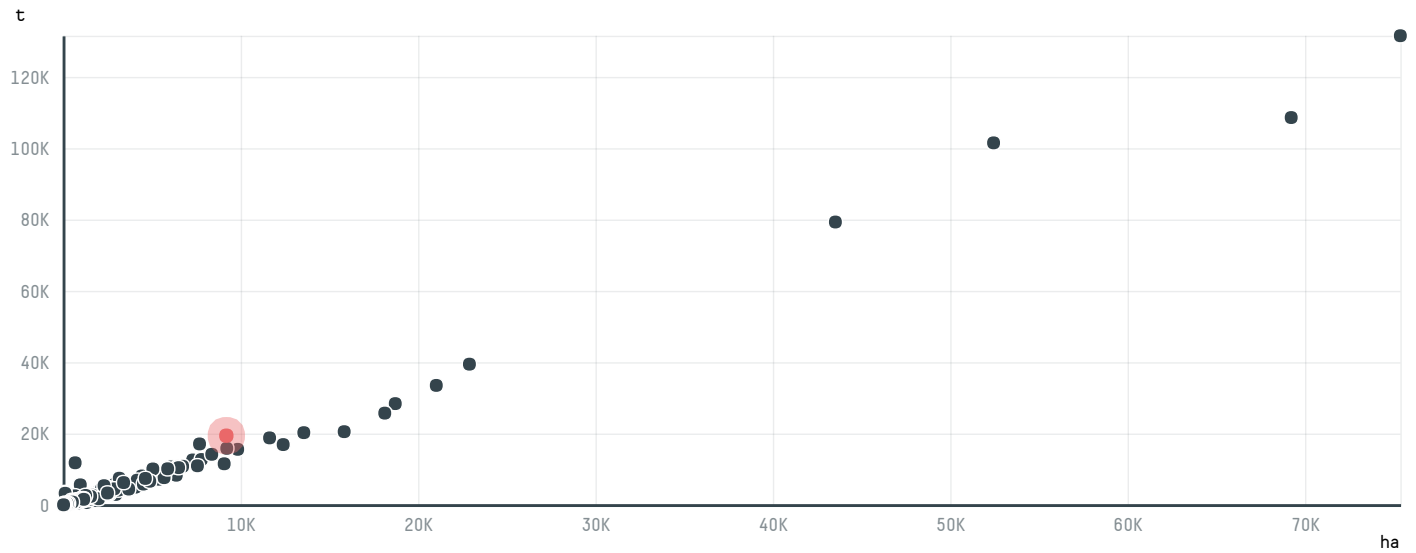

COMPARING COMPANIES IMPORTING COFFEE FROM BRAZIL IN 2017

Trase is a partnership between

In collaboration with

and many other organizations and individuals.

Donors

[Terms of Use](#) · [Privacy policy](#) · [Cookie policy](#) · [Contact us](#)