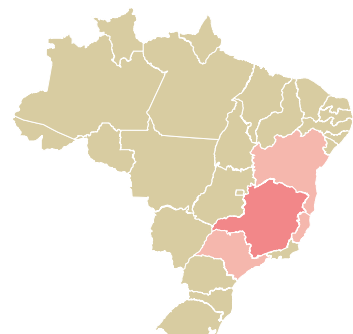

trase

COFCO AMERICAS RESOURCES CORP.

ACTIVITY: **Importer**
COMMODITY: **Coffee**
COUNTRY: **Brazil**
YEAR: **2017**

COFCO AMERICAS RESOURCES CORP. was the 11th largest importer of coffee from BRAZIL in 2017, accounting for 19 thousand tons. This is a 12% decrease vs the previous year. As an importer, COFCO AMERICAS RESOURCES CORP. sources from 14 municipalities, or 2% of the coffee production municipalities. The main destination of the coffee imported by COFCO AMERICAS RESOURCES CORP. is JAPAN, accounting for 33% of the total.

TOP DESTINATION COUNTRIES OF COFFEE IMPORTED BY COFCO AMERICAS RESOURCES CORP. :

COMPARING COMPANIES IMPORTING COFFEE FROM BRAZIL IN 2017

Trase is a partnership between

In collaboration with

and many other organizations and individuals.