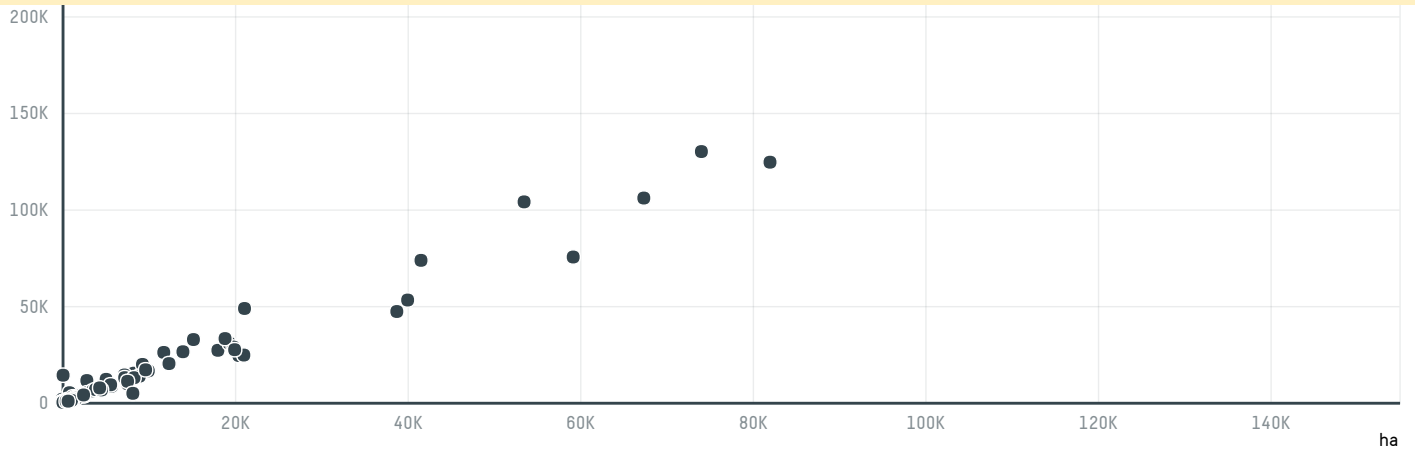

BEELOGIC COMERCIAL IMPORTADORA E EXPORTADORA LTDA.

ACTIVITY: **Exporter group** COMMODITY: **Coffee** COUNTRY: **Brazil** YEAR: **2017**

BEELOGIC COMERCIAL IMPORTADORA E EXPORTADORA LTDA. was the 203rd largest exporter of coffee from BRAZIL in 2017, accounting for 2 tons. As an exporter, BEELOGIC COMERCIAL IMPORTADORA E EXPORTADORA LTDA. sources from 1 municipalities, or 0% of the coffee production municipalities. The main destination of the coffee exported by BEELOGIC COMERCIAL IMPORTADORA E EXPORTADORA LTDA. is CHILE, accounting for 100% of the total.

COMPARING COMPANIES EXPORTING COFFEE FROM BRAZIL IN 2017

Trase is a partnership between

In close collaboration with many others.

[Click for more information about our partners and funders.](#)

- Home**
 - Supply Chains**
 - Finance**
 - Insights**
- Resources
 - Data Tools
 - Explore
 - Yearbook
 - About
 - Profiles
 - Search
 - Collections
 - Logistics Maps
 - Watchlists
 - Publications
 - Downloads
 - Methodology
 - FAQs