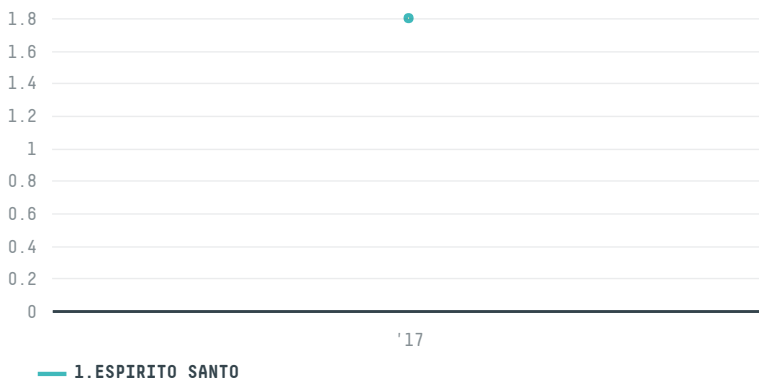

BEELOGIC COMERCIAL IMPORTADORA E EXPORTADORA LTDA.

ACTIVITY: **Exporter group** COMMODITY: **Coffee** COUNTRY: **Brazil** YEAR: **2017**

BEELOGIC COMERCIAL IMPORTADORA E EXPORTADORA LTDA. was the 203rd largest exporter of coffee from BRAZIL in 2017, accounting for 2 tons. As an exporter, BEELOGIC COMERCIAL IMPORTADORA E EXPORTADORA LTDA. sources from 1 municipalities, or 0% of the coffee production municipalities. The main destination of the coffee exported by BEELOGIC COMERCIAL IMPORTADORA E EXPORTADORA LTDA. is CHILE, accounting for 100% of the total.