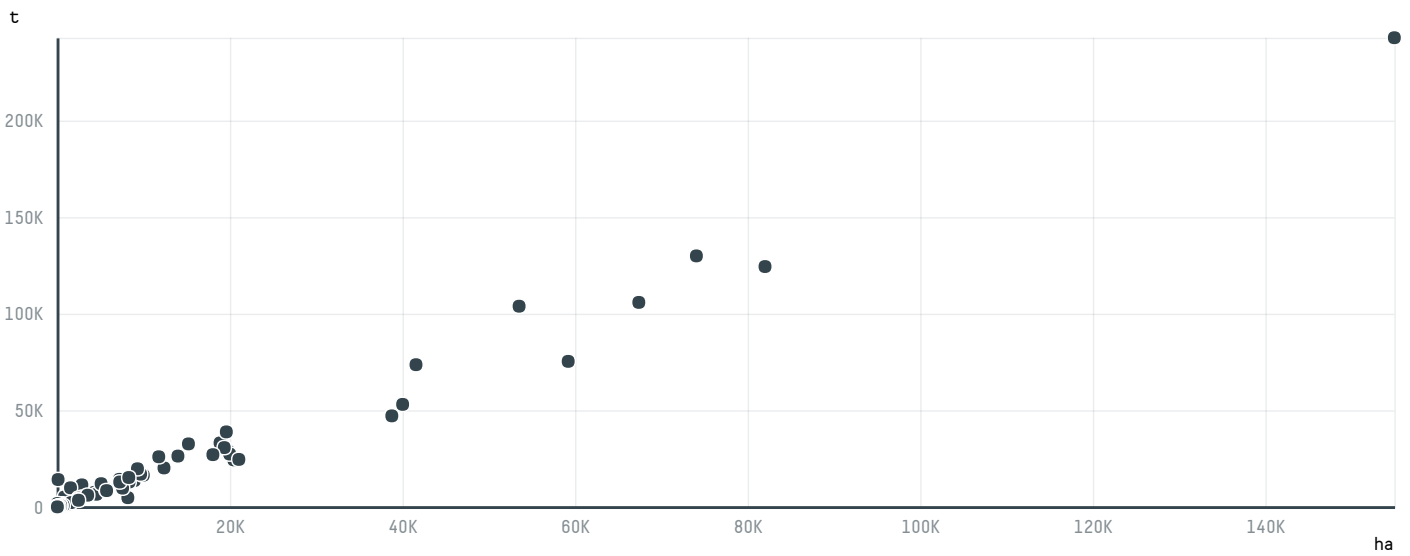

trase

BEELOGIC COMERCIAL IMPORTADORA E EXPORTADORA LTDA.

ACTIVITY COMMODITY COUNTRY YEAR
Exporter Coffee Brazil 2017

BEELOGIC COMERCIAL IMPORTADORA E EXPORTADORA LTDA. was the 203rd largest exporter of coffee from BRAZIL in 2017, accounting for 2 tons. As an exporter, BEELOGIC COMERCIAL IMPORTADORA E EXPORTADORA LTDA. sources from 1 municipalities, or 0% of the coffee production municipalities. The main destination of the coffee exported by BEELOGIC COMERCIAL IMPORTADORA E EXPORTADORA LTDA. is CHILE, accounting for 100% of the total.

TOP DESTINATION COUNTRIES OF COFFEE EXPORTED BY BEELOGIC COMERCIAL IMPORTADORA E EXPORTADORA LTDA. :

□ N/A <5K >5K >100K >300K >1M

COMPARING COMPANIES EXPORTING COFFEE FROM BRAZIL IN 2017

Trase is a partnership between