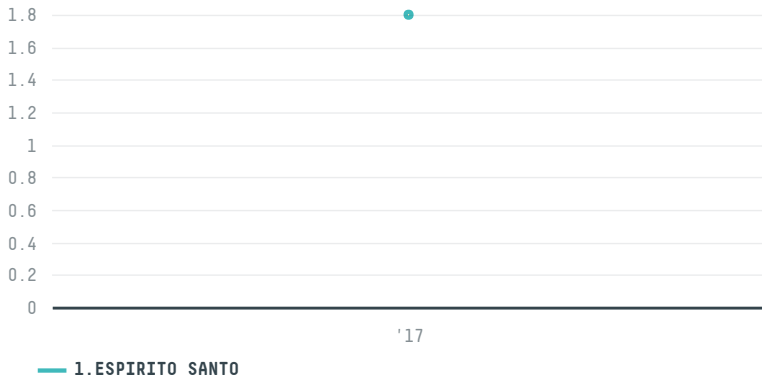

COMPARING COMPANIES EXPORTING COFFEE FROM BRAZIL IN 2017

Trase is a partnership between

In collaboration with

and many other organizations and individuals.

Donors

[Terms of Use](#) · [Privacy policy](#) · [Cookie policy](#) · [Contact us](#)

This website uses cookies to provide you with an improved user experience. By continuing to browse this site, you consent to the use of cookies and similar technologies. Please visit our [privacy policy](#) for further details.

I AGREE