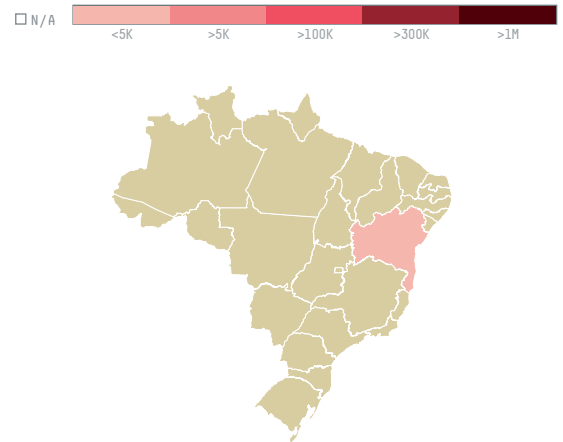

trase

TORREFACAO FAZENDA PROGRESSO LTDA

ACTIVITY: **Exporter group** COMMODITY: **Coffee** COUNTRY: **Brazil** YEAR: **2017**

TORREFACAO FAZENDA PROGRESSO LTDA was the 158th largest exporter of coffee from BRAZIL in 2017, accounting for 20 tons. As an exporter, TORREFACAO FAZENDA PROGRESSO LTDA sources from 1 municipalities, or 0% of the coffee production municipalities. The main destination of the coffee exported by TORREFACAO FAZENDA PROGRESSO LTDA is JAPAN, accounting for 52% of the total.