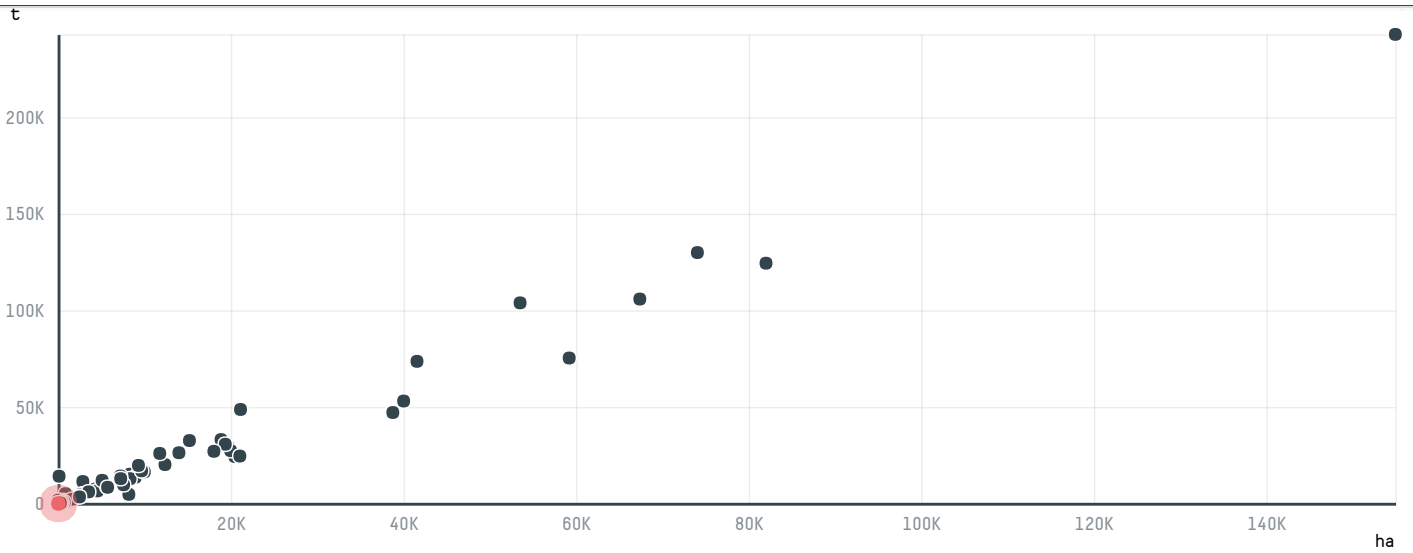

trase

TORREFACAO FAZENDA PROGRESSO LTDA

ACTIVITY: **Exporter group** COMMODITY: **Coffee** COUNTRY: **Brazil** YEAR: **2017**

TORREFACAO FAZENDA PROGRESSO LTDA was the 158th largest exporter of coffee from BRAZIL in 2017, accounting for 20 tons. As an exporter, TORREFACAO FAZENDA PROGRESSO LTDA sources from 1 municipalities, or 0% of the coffee production municipalities. The main destination of the coffee exported by TORREFACAO FAZENDA PROGRESSO LTDA is JAPAN, accounting for 52% of the total.

COMPARING COMPANIES EXPORTING COFFEE FROM BRAZIL IN 2017

Trase is a partnership between

In collaboration with

and many other organizations and individuals.

Donors

[Terms of Use](#) · [Privacy policy](#) · [Cookie policy](#) · [Contact us](#)