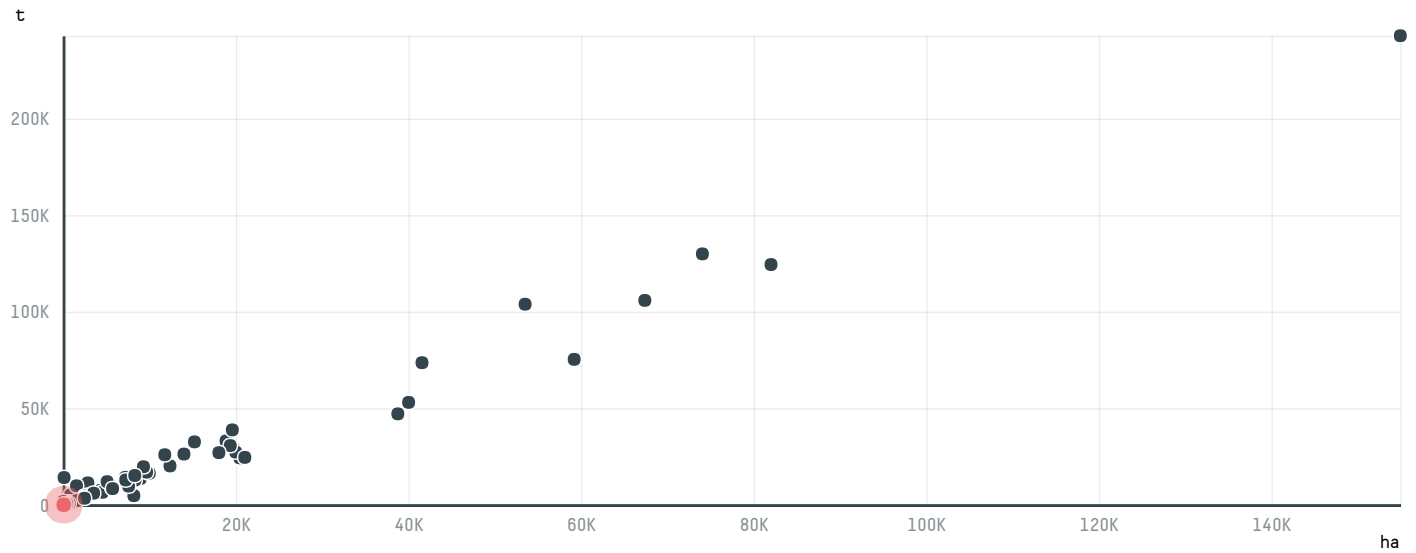

COMPARING COMPANIES EXPORTING COFFEE FROM BRAZIL IN 2017

Trase is a partnership between

In collaboration with

and many other organizations and individuals.

Donors

[Terms of Use](#) · [Privacy policy](#) · [Cookie policy](#) · [Contact us](#)