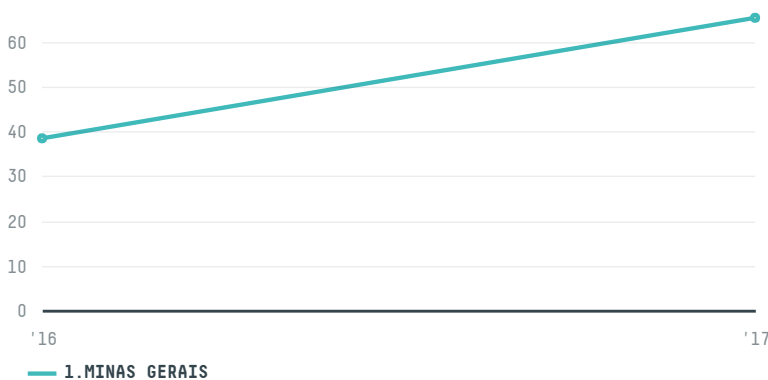

TOP DESTINATION COUNTRIES OF COFFEE EXPORTED BY FLAVIO PEREIRA DE MELLO: