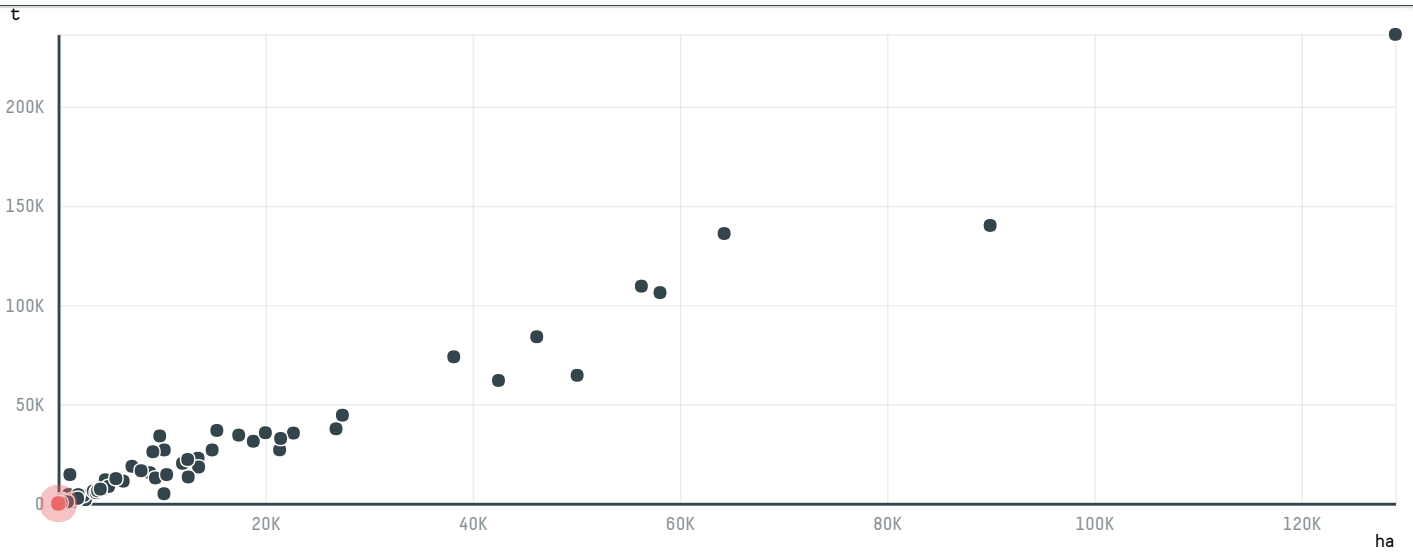

Trase is a partnership between

Stockholm Environment Institute

Global Canopy Programme

In collaboration with

vizzuality

The European Forest Institute

and many other organizations and individuals.

Donors

The Global Environment Facility

WWF

Europe

Gordon and Betty Moore Foundation

The Nature Conservancy

Department for International Development

Formas

Norway's International Climate and Forest Initiative (NICFI)

[Terms of Use](#) · [Privacy policy](#) · [Cookie policy](#) · [Contact us](#)