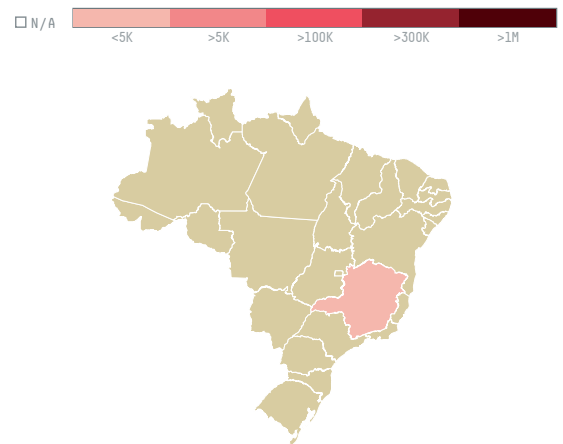

# trase

## HELENA PINGNATTI RICCI

ACTIVITY: **Exporter group**    COMMODITY: **Coffee**    COUNTRY: **Brazil**    YEAR: **2016**

HELENA PINGNATTI RICCI was the 165th largest exporter of coffee from BRAZIL in 2016, accounting for 19 tons. As an exporter, HELENA PINGNATTI RICCI sources from 1 municipalities, or 0% of the coffee production municipalities. The main destination of the coffee exported by HELENA PINGNATTI RICCI is UNITED STATES, accounting for 100% of the total.