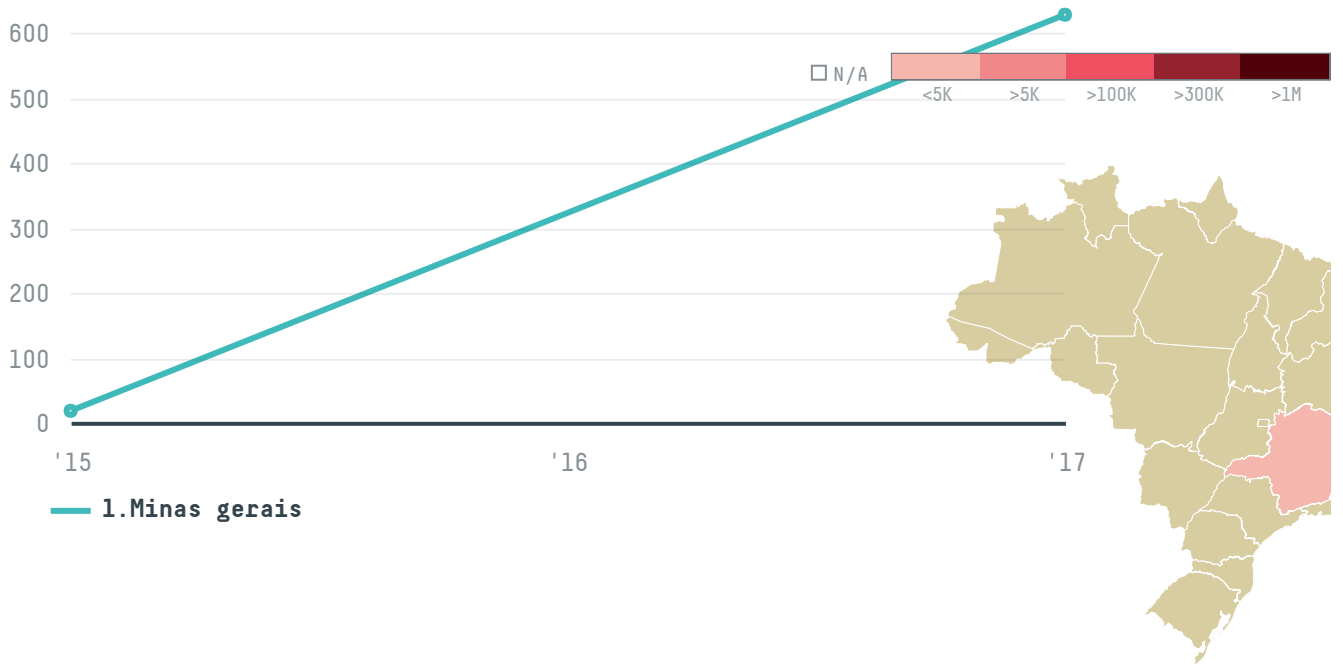

Trase is a partnership
between

In collaboration with

Donors

This website uses cookies to provide you with an improved user experience. By continuing to browse this site, you consent to the use of cookies and similar technologies. Please visit our [privacy policy](#) for further details.

I AGREE