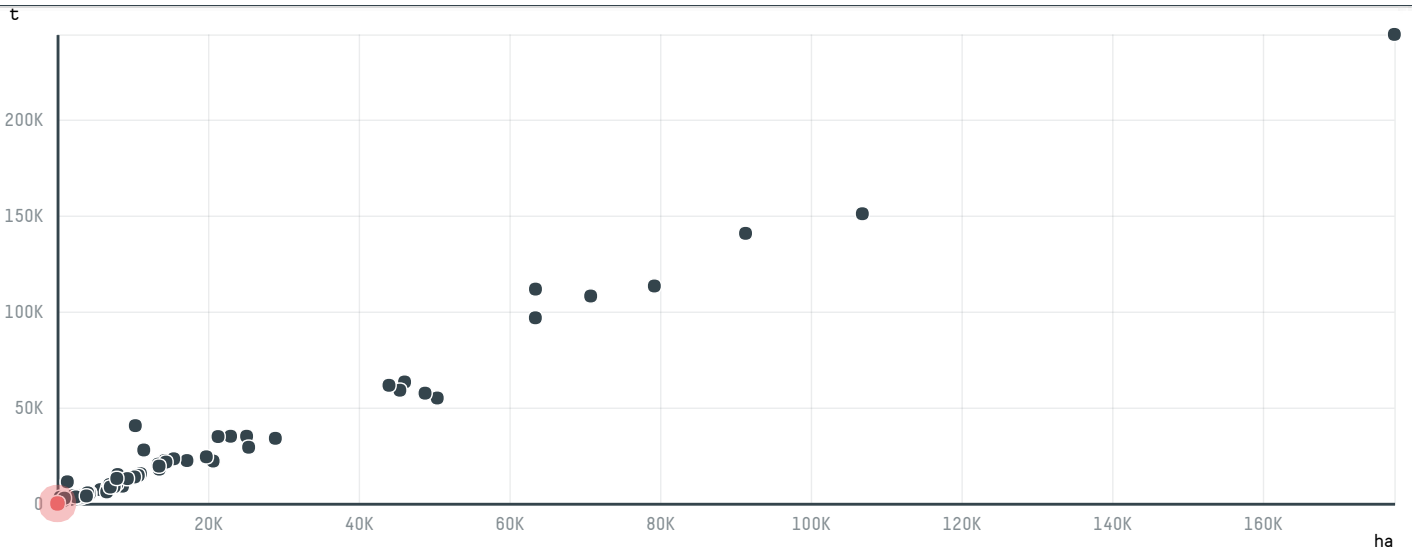

Trase is a partnership between

In collaboration with

and many other organizations and individuals.

Donors

[Terms of Use](#) · [Privacy policy](#) · [Cookie policy](#) · [Contact us](#)