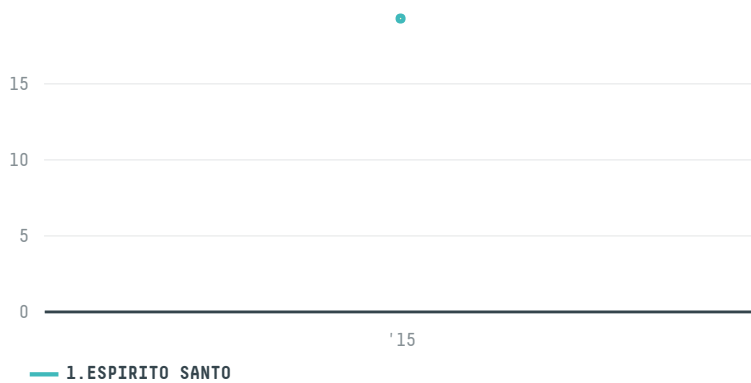

trase

RAIMUNDO DE PAULA SOARES FILHO

ACTIVITY: **Exporter group** COMMODITY: **Coffee** COUNTRY: **Brazil** YEAR: **2015**

RAIMUNDO DE PAULA SOARES FILHO was the 167th largest exporter of coffee from BRAZIL in 2015, accounting for 19 tons. As an exporter, RAIMUNDO DE PAULA SOARES FILHO sources from 1 municipalities, or 0% of the coffee production municipalities. The main destination of the coffee exported by RAIMUNDO DE PAULA SOARES FILHO is FINLAND, accounting for 100% of the total.