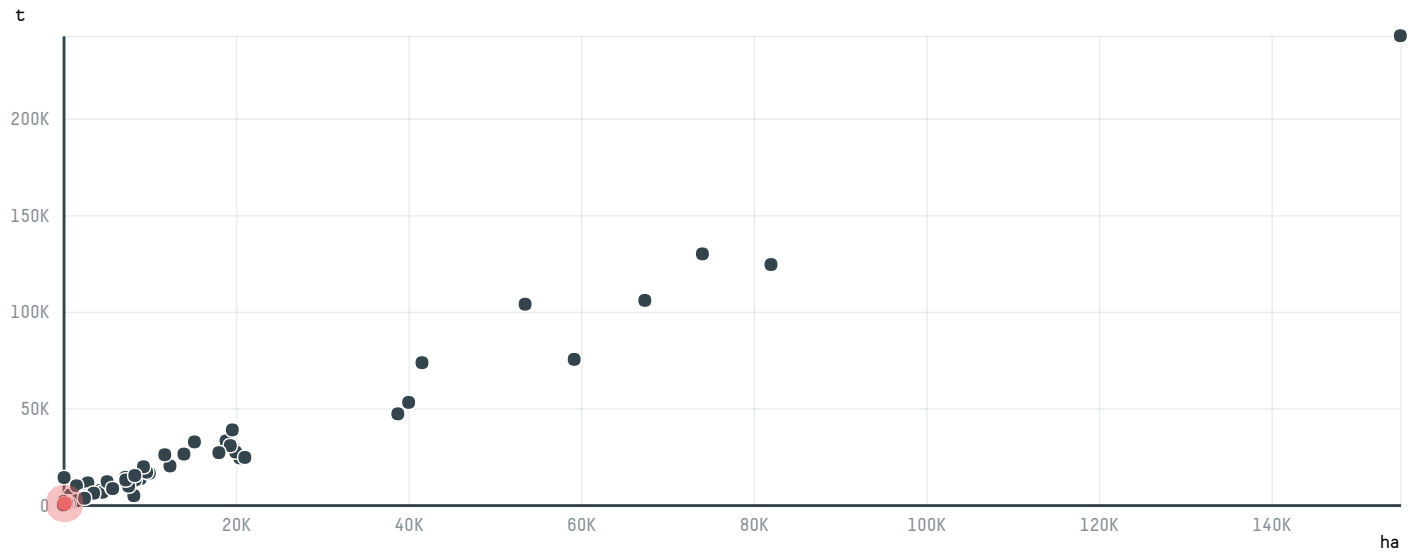

trase

PROUD - COMERCIO E INDUSTRIA LTDA

ACTIVITY: **Exporter**
COMMODITY: **Coffee**
COUNTRY: **Brazil**
YEAR: **2017**

PROUD - COMERCIO E INDUSTRIA LTDA was the 75th largest exporter of coffee from BRAZIL in 2017, accounting for 735 tons. This is a 80% decrease vs the previous year. As an exporter, PROUD - COMERCIO E INDUSTRIA LTDA sources from 4 municipalities, or 1% of the coffee production municipalities. The main destination of the coffee exported by PROUD - COMERCIO E INDUSTRIA LTDA is SOUTH KOREA, accounting for 42% of the total.

TOP DESTINATION COUNTRIES OF COFFEE EXPORTED BY PROUD - COMERCIO E INDUSTRIA LTDA:

□ N/A

□ N/A

COMPARING COMPANIES EXPORTING COFFEE FROM BRAZIL IN 2017

Trase is a partnership between

In collaboration with

and many other organizations and individuals.