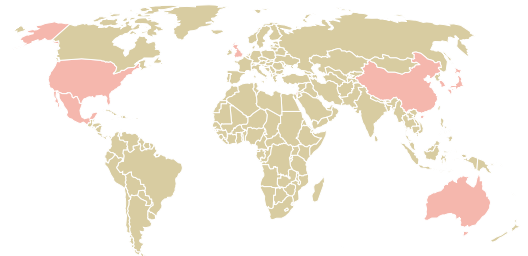

trase

PROUD - COMERCIO E INDUSTRIA LTDA

ACTIVITY: **Exporter**
COMMODITY: **Coffee**
COUNTRY: **Brazil**
YEAR: **2017**

PROUD - COMERCIO E INDUSTRIA LTDA was the 75th largest exporter of coffee from BRAZIL in 2017, accounting for 735 tons. This is a 80% decrease vs the previous year. As an exporter, PROUD - COMERCIO E INDUSTRIA LTDA sources from 4 municipalities, or 1% of the coffee production municipalities. The main destination of the coffee exported by PROUD - COMERCIO E INDUSTRIA LTDA is SOUTH KOREA, accounting for 42% of the total.

TOP DESTINATION COUNTRIES OF COFFEE EXPORTED BY PROUD - COMERCIO E INDUSTRIA LTDA:

□ N/A

□ N/A

COMPARING COMPANIES EXPORTING COFFEE FROM BRAZIL IN 2017

Trase is a partnership between

In collaboration with

and many other organizations and individuals.