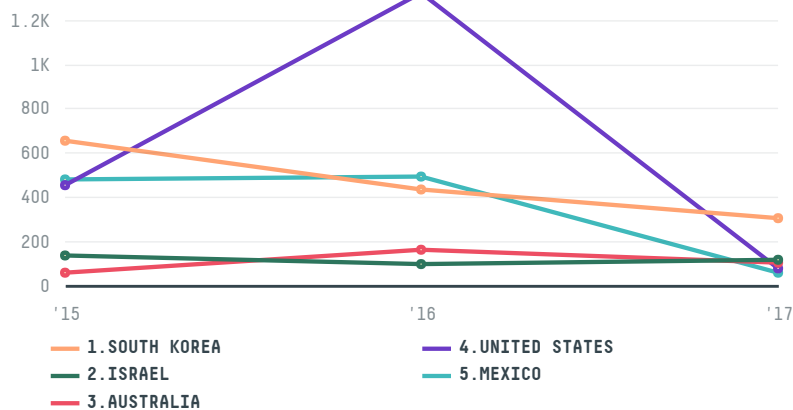

TOP DESTINATION COUNTRIES OF COFFEE EXPORTED BY PROUD - COMERCIO E INDUSTRIA LTDA:

□ N/A