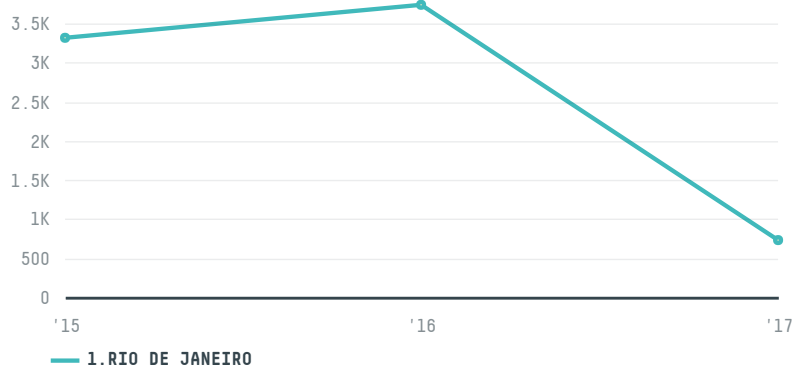

trase

PROUD - COMERCIO E INDUSTRIA LTDA

ACTIVITY: **Exporter**
COMMODITY: **Coffee**
COUNTRY: **Brazil**
YEAR: **2017**

PROUD - COMERCIO E INDUSTRIA LTDA was the 75th largest exporter of coffee from BRAZIL in 2017, accounting for 735 tons. This is a 80% decrease vs the previous year. As an exporter, PROUD - COMERCIO E INDUSTRIA LTDA sources from 4 municipalities, or 1% of the coffee production municipalities. The main destination of the coffee exported by PROUD - COMERCIO E INDUSTRIA LTDA is SOUTH KOREA, accounting for 42% of the total.

TOP DESTINATION COUNTRIES OF COFFEE EXPORTED BY PROUD - COMERCIO E INDUSTRIA LTDA:

□ N/A

□ N/A