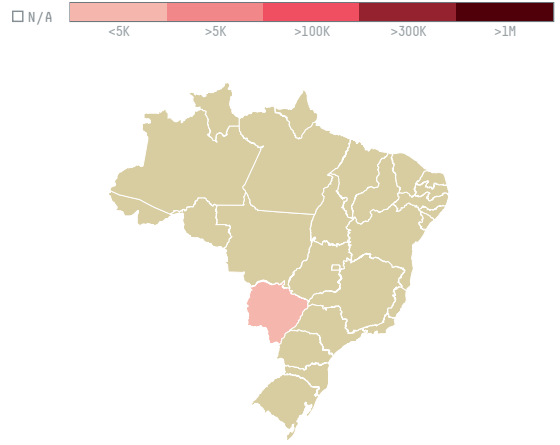

trase

BIAVA DISTRIBUIDORA DE BEBIDAS

ACTIVITY	COMMODITY	COUNTRY	YEAR
Exporter	Coffee	Brazil	2015

BIAVA DISTRIBUIDORA DE BEBIDAS was the 217th largest exporter of coffee from BRAZIL in 2015, accounting for 1 tons. As an exporter, BIAVA DISTRIBUIDORA DE BEBIDAS sources from 1 municipalities, or 0% of the coffee production municipalities. The main destination of the coffee exported by BIAVA DISTRIBUIDORA DE BEBIDAS is Bolivia, accounting for 100% of the total.

TOP DESTINATION COUNTRIES OF COFFEE EXPORTED BY BIAVA DISTRIBUIDORA DE BEBIDAS:

COMPARING COMPANIES EXPORTING COFFEE FROM BRAZIL IN 2015

Trase is a partnership between

In collaboration with

and many other organizations and individuals.