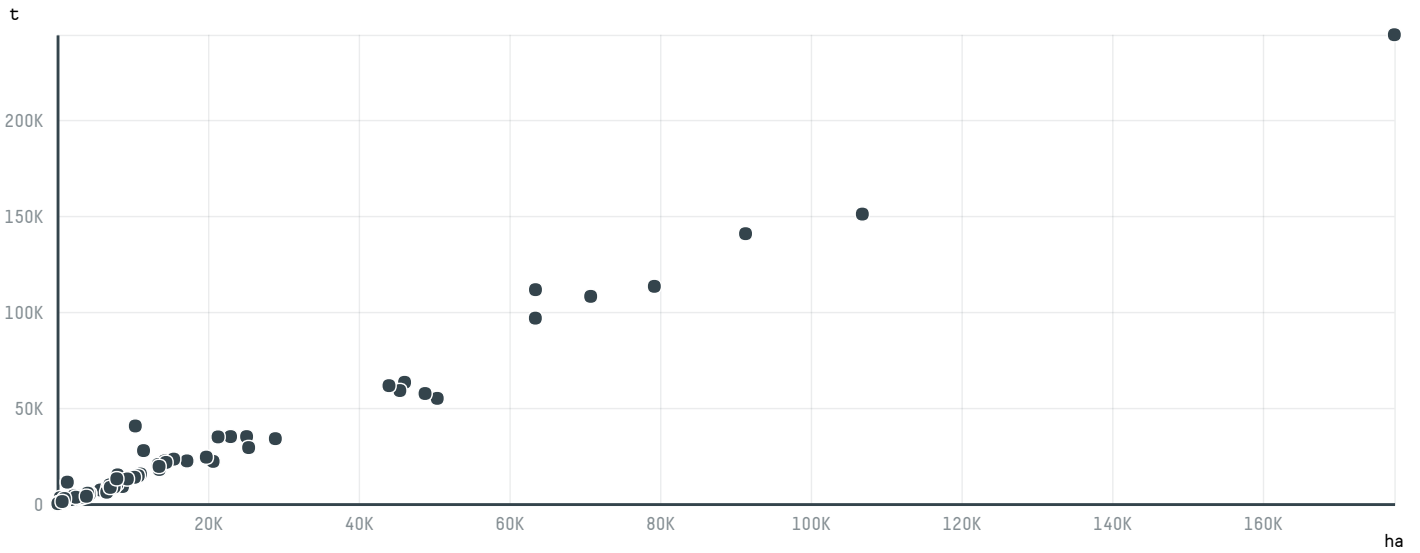

trase

BIAVA DISTRIBUIDORA DE BEBIDAS

ACTIVITY	COMMODITY	COUNTRY	YEAR
Exporter	Coffee	Brazil	2015

BIAVA DISTRIBUIDORA DE BEBIDAS was the 217th largest exporter of coffee from BRAZIL in 2015, accounting for 1 tons. As an exporter, BIAVA DISTRIBUIDORA DE BEBIDAS sources from 1 municipalities, or 0% of the coffee production municipalities. The main destination of the coffee exported by BIAVA DISTRIBUIDORA DE BEBIDAS is Bolivia, accounting for 100% of the total.

TOP DESTINATION COUNTRIES OF COFFEE EXPORTED BY BIAVA DISTRIBUIDORA DE BEBIDAS:

COMPARING COMPANIES EXPORTING COFFEE FROM BRAZIL IN 2015

Trase is a partnership between

In collaboration with

and many other organizations and individuals.