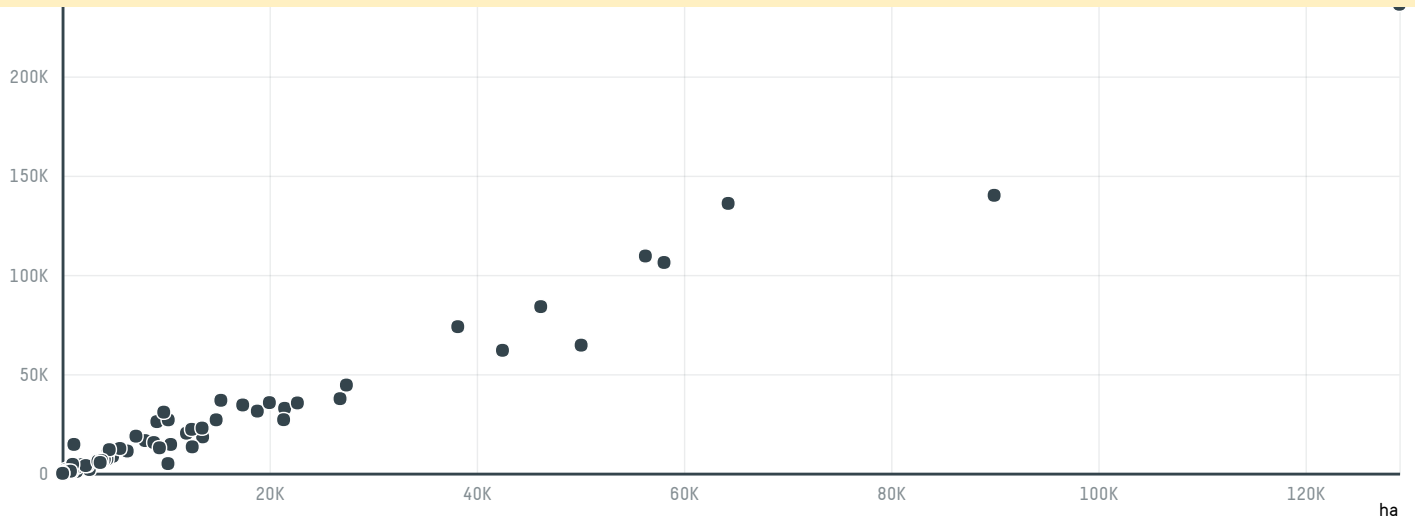

CAFE AUTOMATIC LTDA

ACTIVITY: **Exporter** COMMODITY: **Coffee** COUNTRY: **Brazil** YEAR: **2016**

CAFE AUTOMATIC LTDA was the 243rd largest exporter of coffee from BRAZIL in 2016, accounting for 0 tons. As an exporter, CAFE AUTOMATIC LTDA sources from 1 municipalities, or 0% of the coffee production municipalities. The main destination of the coffee exported by CAFE AUTOMATIC LTDA is URUGUAY, accounting for 100% of the total.

TOP DESTINATION COUNTRIES OF COFFEE EXPORTED BY CAFE AUTOMATIC LTDA:

Trase is a partnership between

In close collaboration with many others.

[Click for more information about our partners and funders.](#)