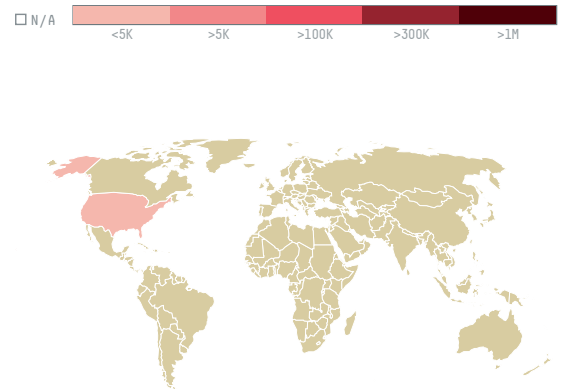

BRITT BRASIL COMERCIO E DISTRIBUICAO DE SOUVENIRS LTDA.

ACTIVITY: **Exporter** COMMODITY: **Coffee** COUNTRY: **Brazil** YEAR: **2017**

BRITT BRASIL COMERCIO E DISTRIBUICAO DE SOUVENIRS LTDA. was the 226th largest exporter of coffee from BRAZIL in 2017, accounting for 1 tons. This is a 965% increase vs the previous year. As an exporter, BRITT BRASIL COMERCIO E DISTRIBUICAO DE SOUVENIRS LTDA. sources from 1 municipalities, or 0% of the coffee production municipalities. The main destination of the coffee exported by BRITT BRASIL COMERCIO E DISTRIBUICAO DE SOUVENIRS LTDA. is UNITED STATES, accounting for 100% of the total.

TOP DESTINATION COUNTRIES OF COFFEE EXPORTED BY BRITT BRASIL COMERCIO E DISTRIBUICAO DE SOUVENIRS LTDA.:

COMPARING COMPANIES EXPORTING COFFEE FROM BRAZIL IN 2017

Trase is a partnership between

In close collaboration with many others.