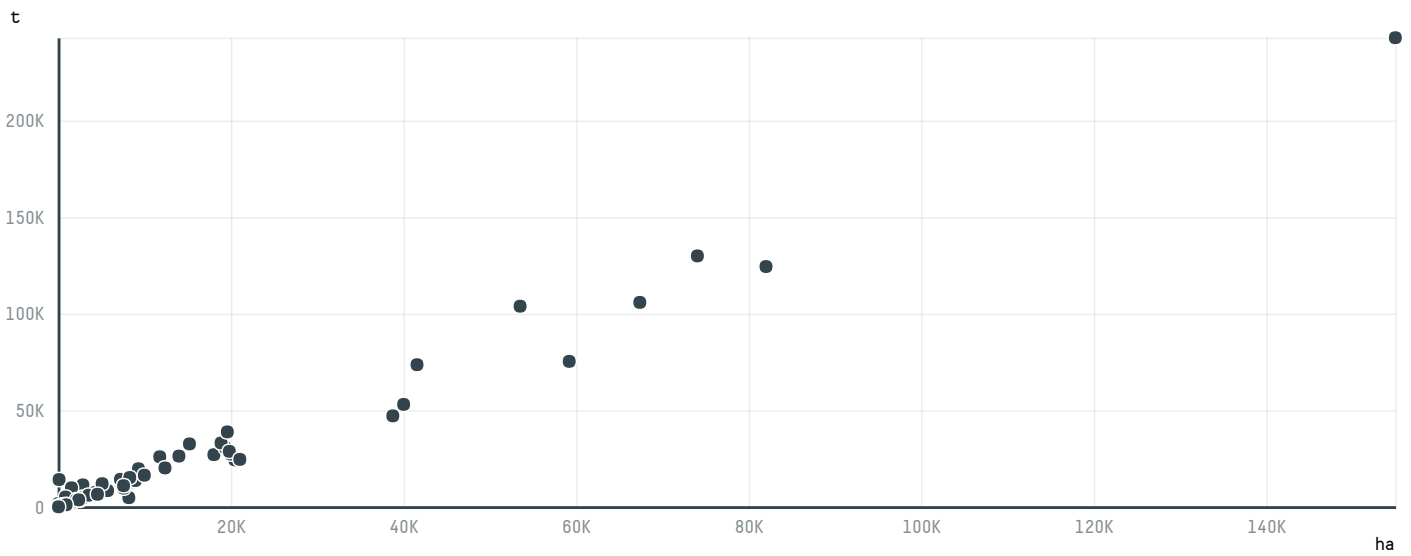

COMPARING COMPANIES EXPORTING COFFEE FROM BRAZIL IN 2017

Trase is a partnership between

In close collaboration with many others.

[Click for more information about our partners and funders.](#)

Home

Resources

About

Supply Chains

Data Tools

Profiles

Logistics Maps

Downloads

Finance

Explore

Search

Watchlists

Methodology

FAQs

Insights

Yearbook

Collections

Publications

This website uses cookies to provide you with an improved user experience. By continuing to browse this site, you consent to the use of cookies and similar technologies. Please visit our [privacy policy](#) for further details.

I understand