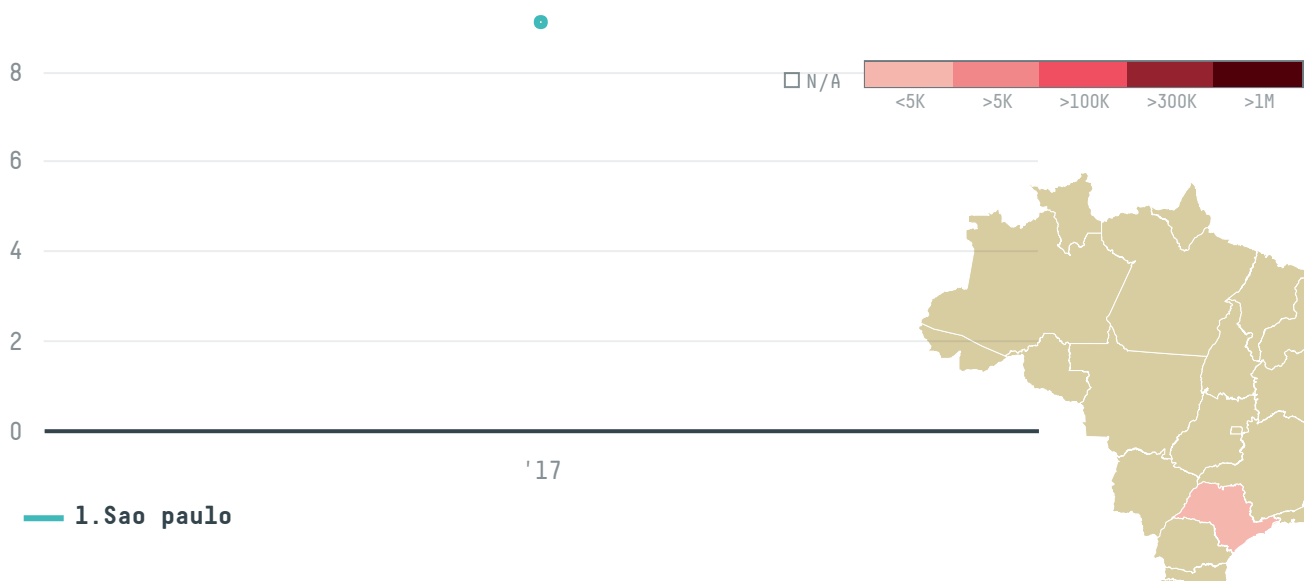

trase

CAFE JAGUARI LTDA

ACTIVITY

Exporter group

COMMODITY

Coffee

COUNTRY

Brazil

YEAR

2017

CAFE JAGUARI LTDA was the 174th largest exporter of coffee from BRAZIL in 2017, accounting for 9 tons. As an exporter, CAFE JAGUARI LTDA sources from 1 municipalities, or 0% of the coffee production municipalities. The main destination of the coffee exported by CAFE JAGUARI LTDA is Ukraine, accounting for 100% of the total.

I AGREE

Trase is a partnership
between

 Stockholm Environment
Institute

 Global Canopy Programme

In collaboration with

 vizzuality

 The European Forest
Institute

and many other
organizations and
individuals.