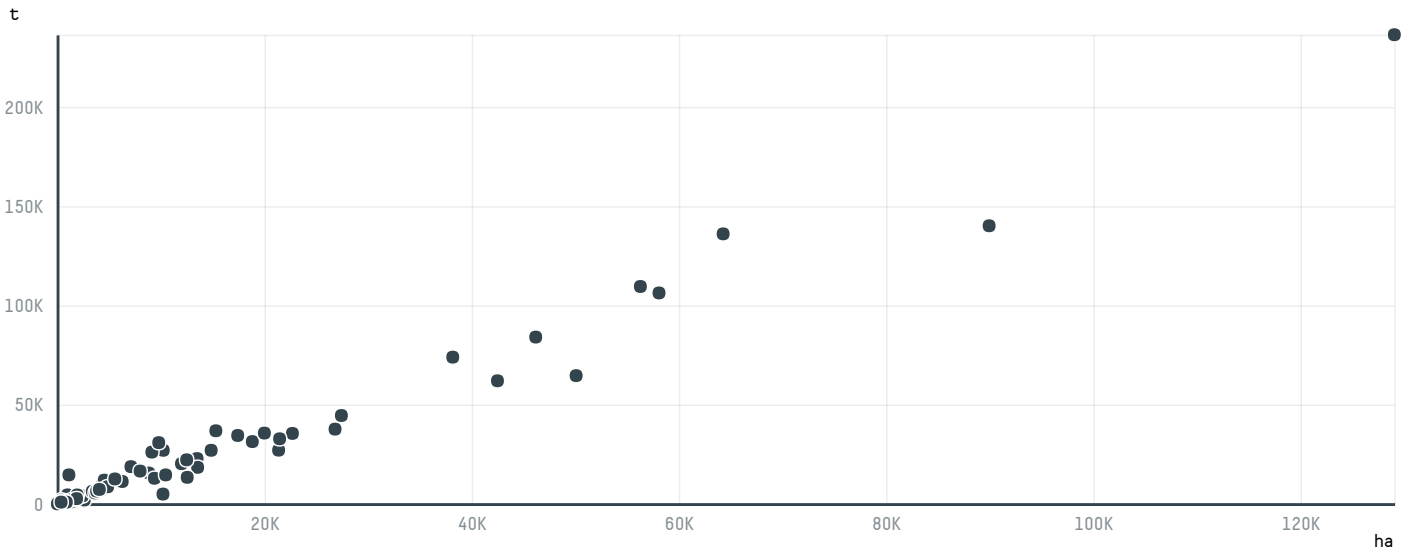

COMPARING COMPANIES EXPORTING COFFEE FROM BRAZIL IN 2016

Trase is a partnership between

In collaboration with

and many other organizations and individuals.

Donors

[Terms of Use](#) · [Privacy policy](#) · [Cookie policy](#) · [Contact us](#)

This website uses cookies to provide you with an improved user experience. By continuing to browse this site, you consent to the use of cookies and similar technologies. Please visit our [privacy policy](#) for further details.

I AGREE