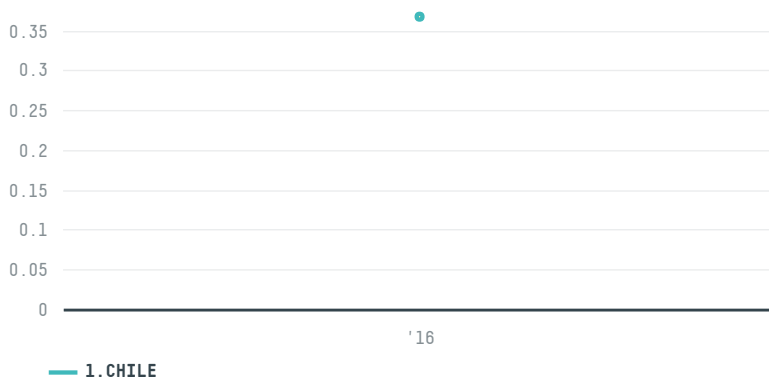

TOP DESTINATION COUNTRIES OF COFFEE EXPORTED BY RESERVA GOUMERT COMERCIO DE PRODUTOS ALIMENTICIOS LTDA: