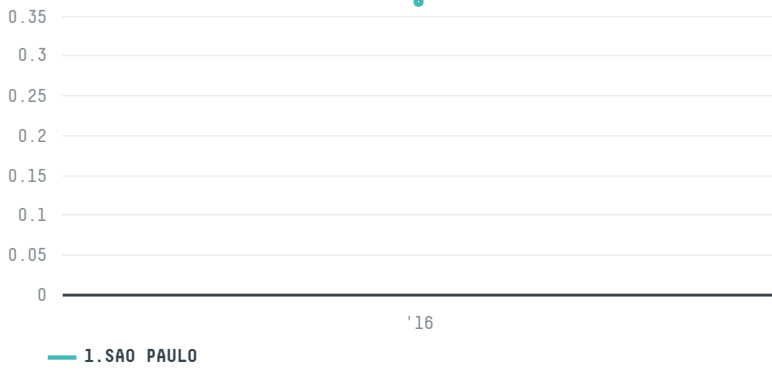

COMPARING COMPANIES EXPORTING COFFEE FROM BRAZIL IN 2016

Trase is a partnership between

In collaboration with

and many other organizations and individuals.

Donors

[Terms of Use](#) · [Privacy policy](#) · [Cookie policy](#) · [Contact us](#)

This website uses cookies to provide you with an improved user experience. By continuing to browse this site, you consent to the use of cookies and similar technologies. Please visit our [privacy policy](#) for further details.

I AGREE