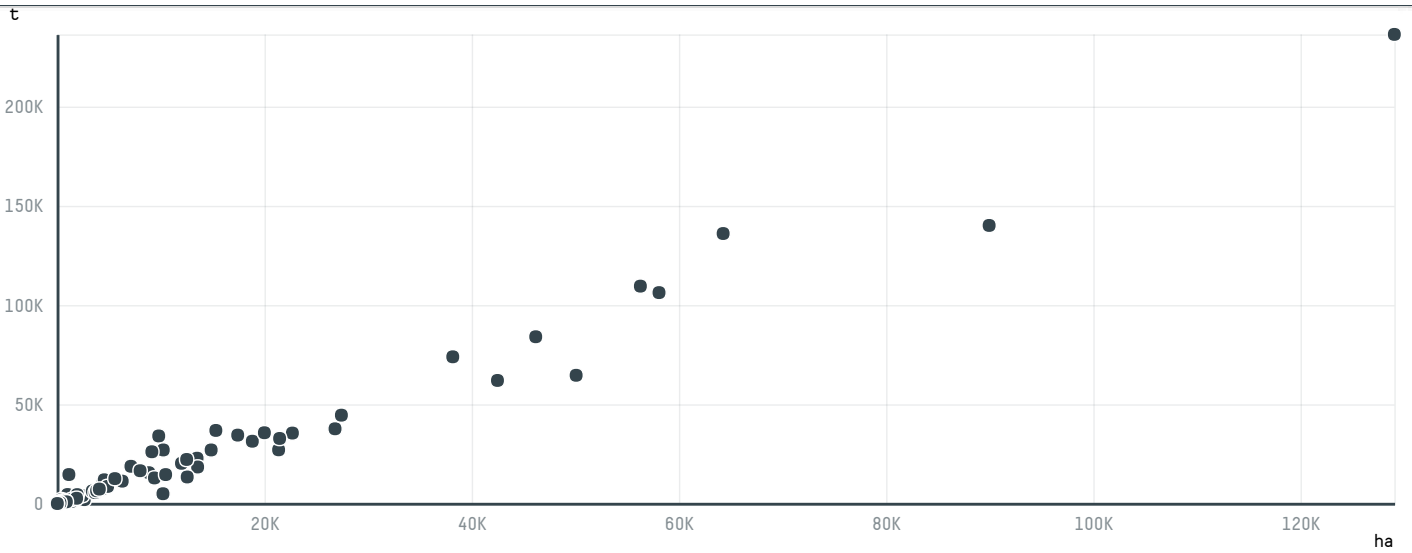

Trase is a partnership between

In collaboration with

and many other organizations and individuals.

Donors

[Terms of Use](#) · [Privacy policy](#) · [Cookie policy](#) · [Contact us](#)