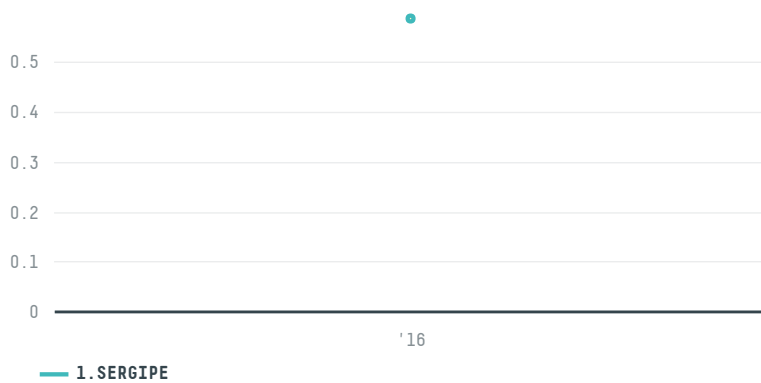

trase

RAIO DE SOL PESCADOS EIRELI

ACTIVITY: **Exporter group** COMMODITY: **Coffee** COUNTRY: **Brazil** YEAR: **2016**

RAIO DE SOL PESCADOS EIRELI was the 225th largest exporter of coffee from BRAZIL in 2016, accounting for 1 tons. As an exporter, RAIO DE SOL PESCADOS EIRELI sources from 1 municipalities, or 0% of the coffee production municipalities. The main destination of the coffee exported by RAIO DE SOL PESCADOS EIRELI is CHILE, accounting for 100% of the total.