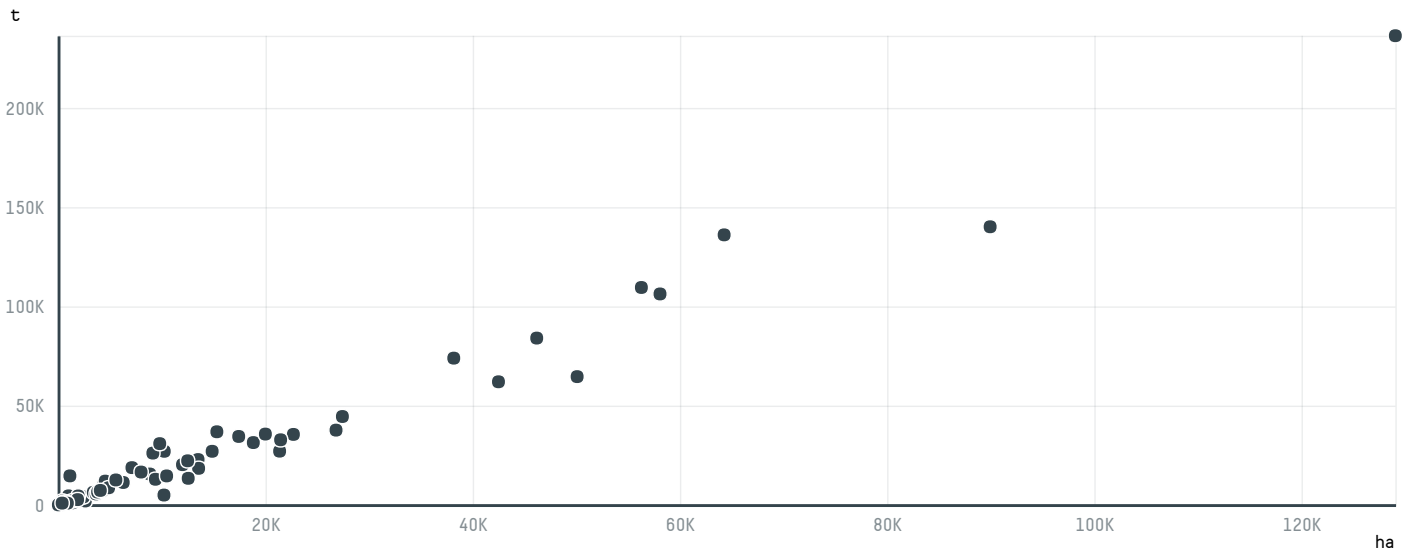

COMPARING COMPANIES EXPORTING COFFEE FROM BRAZIL IN 2016

Trase is a partnership between

In collaboration with

and many other organizations and individuals.

Donors

[Terms of Use](#) · [Privacy policy](#) · [Cookie policy](#) · [Contact us](#)