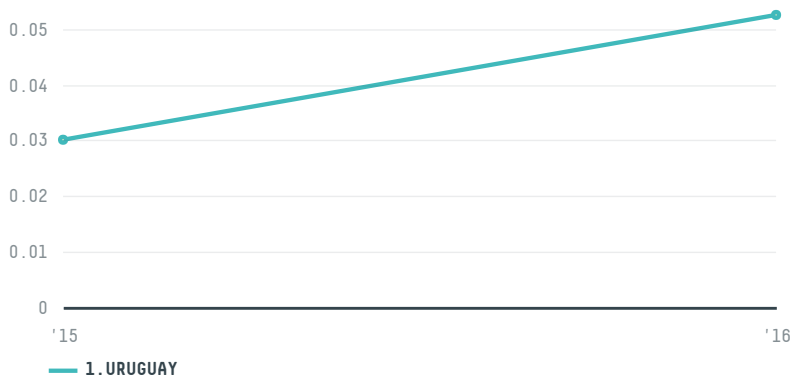

TOP DESTINATION COUNTRIES OF COFFEE EXPORTED BY CAFE AUTOMATIC LTDA: