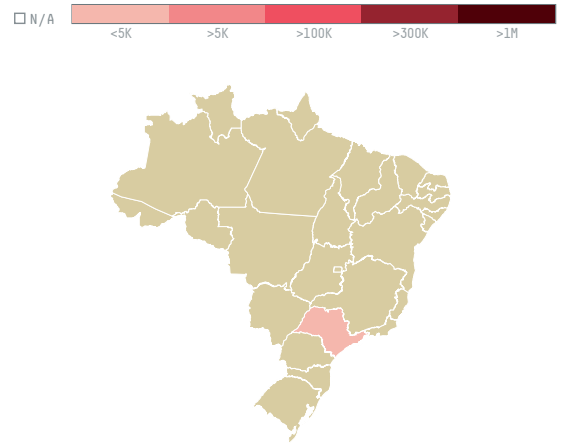

trase

ZEIT COMERCIAL IMPORTADORA E EXPORTADORA LTDA

ACTIVITY: **Exporter** COMMODITY: **Coffee** COUNTRY: **Brazil** YEAR: **2016**

ZEIT COMERCIAL IMPORTADORA E EXPORTADORA LTDA was the 251st largest exporter of coffee from BRAZIL in 2016, accounting for 0 tons. As an exporter, ZEIT COMERCIAL IMPORTADORA E EXPORTADORA LTDA sources from 1 municipalities, or 0% of the coffee production municipalities. The main destination of the coffee exported by ZEIT COMERCIAL IMPORTADORA E EXPORTADORA LTDA is Cape verde, accounting for 100% of the total.

TOP DESTINATION COUNTRIES OF COFFEE EXPORTED BY ZEIT COMERCIAL IMPORTADORA E EXPORTADORA LTDA:

COMPARING COMPANIES EXPORTING COFFEE FROM BRAZIL IN 2016

Trase is a partnership between

In collaboration with