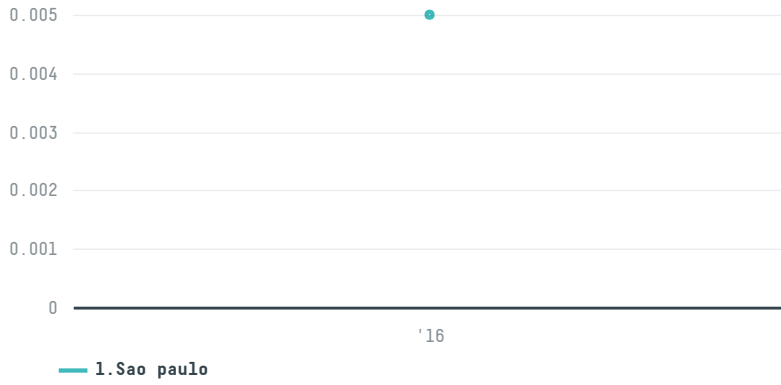

COMPARING COMPANIES EXPORTING COFFEE FROM BRAZIL IN 2016

Trase is a partnership between

In collaboration with

and many other organizations and individuals.

Donors

[Terms of Use](#) · [Privacy policy](#) · [Cookie policy](#) · [Contact us](#)

This website uses cookies to provide you with an improved user experience. By continuing to browse this site, you consent to the use of cookies and similar technologies. Please visit our [privacy policy](#) for further details.

I AGREE