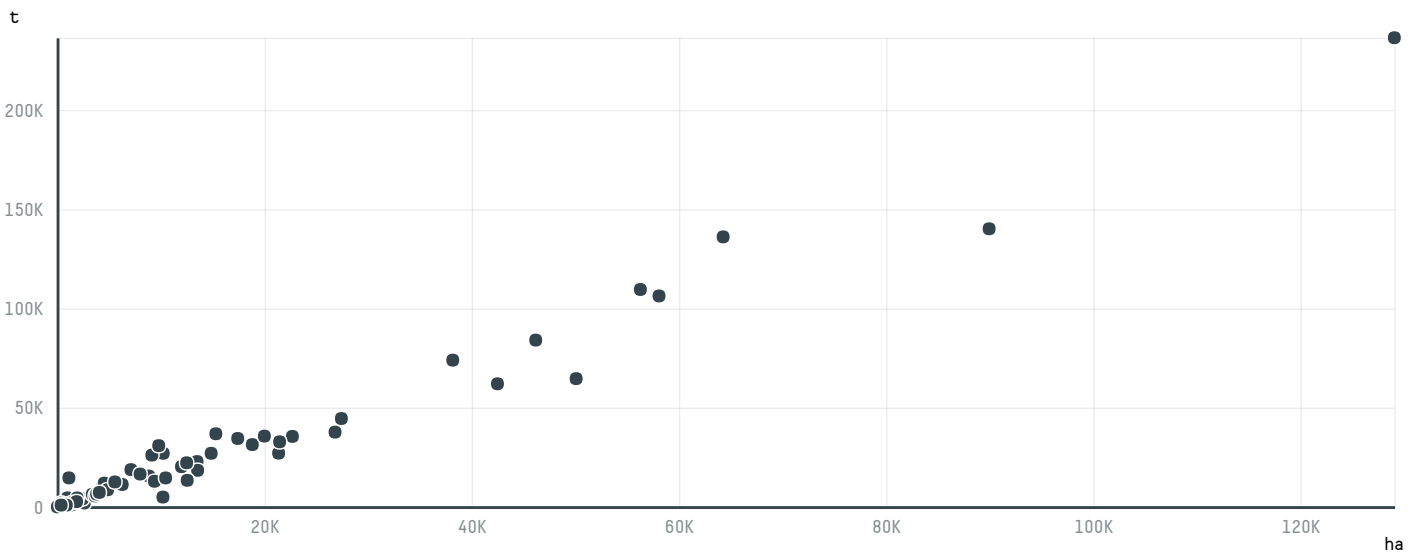

trase

ZEIT COMERCIAL IMPORTADORA E EXPORTADORA LTDA

ACTIVITY: **Exporter** COMMODITY: **Coffee** COUNTRY: **Brazil** YEAR: **2016**

ZEIT COMERCIAL IMPORTADORA E EXPORTADORA LTDA was the 251st largest exporter of coffee from BRAZIL in 2016, accounting for 0 tons. As an exporter, ZEIT COMERCIAL IMPORTADORA E EXPORTADORA LTDA sources from 1 municipalities, or 0% of the coffee production municipalities. The main destination of the coffee exported by ZEIT COMERCIAL IMPORTADORA E EXPORTADORA LTDA is Cape verde, accounting for 100% of the total.

TOP DESTINATION COUNTRIES OF COFFEE EXPORTED BY ZEIT COMERCIAL IMPORTADORA E EXPORTADORA LTDA:

COMPARING COMPANIES EXPORTING COFFEE FROM BRAZIL IN 2016

Trase is a partnership between

In collaboration with