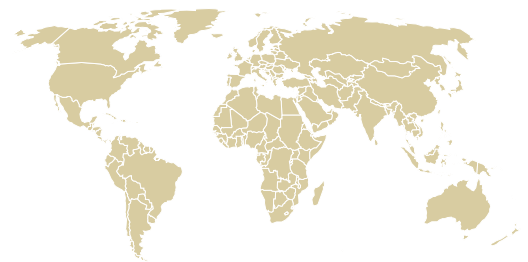

trase

ZEIT COMERCIAL IMPORTADORA E EXPORTADORA LTDA

ACTIVITY: **Exporter** COMMODITY: **Coffee** COUNTRY: **Brazil** YEAR: **2016**

ZEIT COMERCIAL IMPORTADORA E EXPORTADORA LTDA was the 251st largest exporter of coffee from BRAZIL in 2016, accounting for 0 tons. As an exporter, ZEIT COMERCIAL IMPORTADORA E EXPORTADORA LTDA sources from 1 municipalities, or 0% of the coffee production municipalities. The main destination of the coffee exported by ZEIT COMERCIAL IMPORTADORA E EXPORTADORA LTDA is Cape verde, accounting for 100% of the total.

TOP DESTINATION COUNTRIES OF COFFEE EXPORTED BY ZEIT COMERCIAL IMPORTADORA E EXPORTADORA LTDA:

COMPARING COMPANIES EXPORTING COFFEE FROM BRAZIL IN 2016

Trase is a partnership between

In collaboration with