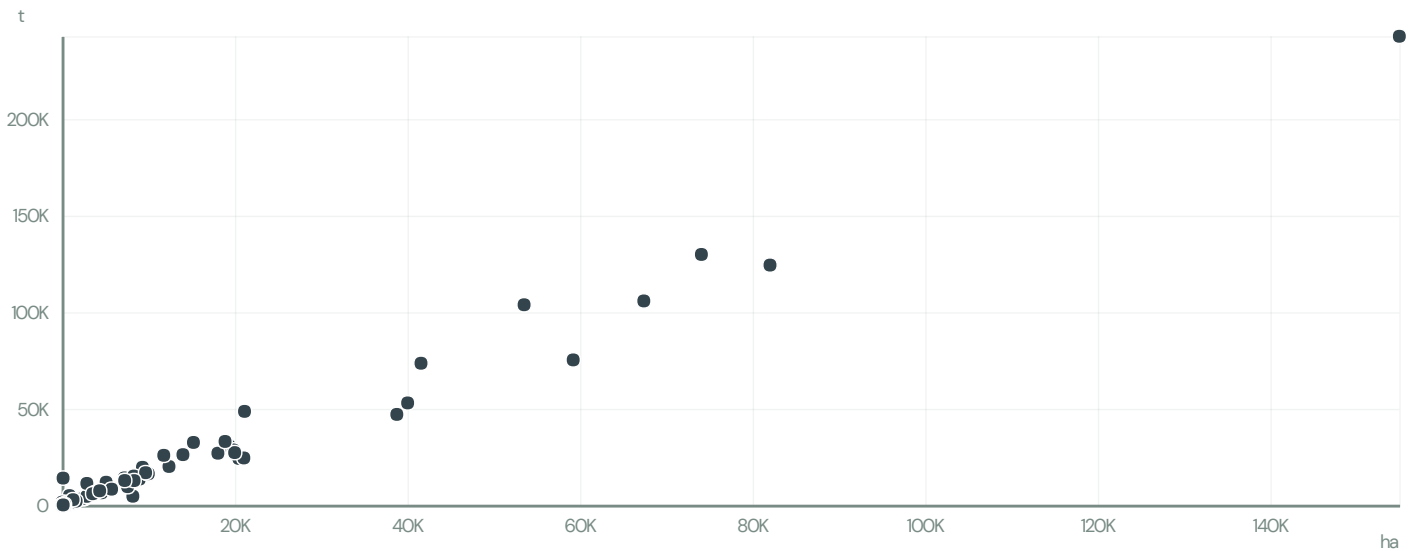

OTHER LAND - EXPORTADORA E IMPORTADORA LTDA.

ACTIVITY	COMMODITY	COUNTRY	YEAR
Exporter group	Coffee	Brazil	2017

OTHER LAND - EXPORTADORA E IMPORTADORA LTDA. was the 230th largest exporter of coffee from BRAZIL in 2017, accounting for 0 tons. This is a 69% decrease vs the previous year. As an exporter, OTHER LAND - EXPORTADORA E IMPORTADORA LTDA. sources from 1 municipalities, or 0% of the coffee production municipalities.

Comparing companies exporting COFFEE from Brazil in 2017