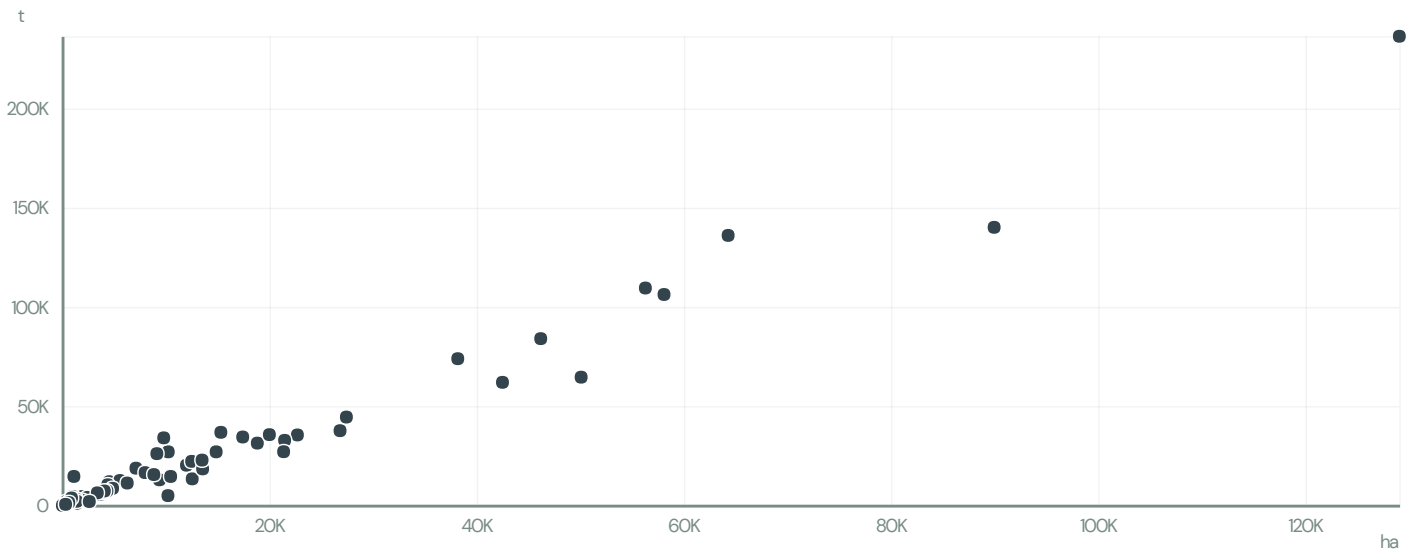

SDBCI IMPORTACAO E EXPORTACAO DE MAQUINAS INDUSTRIAIS

ACTIVITY	COMMODITY	COUNTRY	YEAR
Exporter group	Coffee	Brazil	2016

SDBCI IMPORTACAO E EXPORTACAO DE MAQUINAS INDUSTRIAIS was the 250th largest exporter of coffee from BRAZIL in 2016, accounting for 0 tons. As an exporter, SDBCI IMPORTACAO E EXPORTACAO DE MAQUINAS INDUSTRIAIS sources from 1 municipalities, or 0% of the coffee production municipalities.

Comparing companies exporting COFFEE from Brazil in 2016