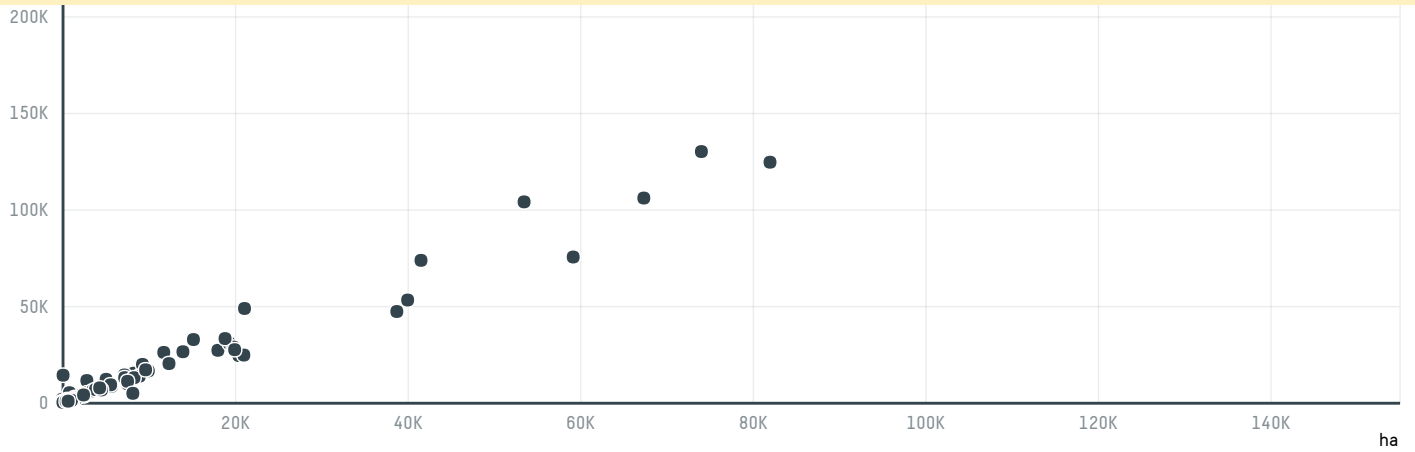

# TACE IMPORTACAO, EXPORTACAO E COMERCIO LTDA

ACTIVITY: **Exporter group**    COMMODITY: **Coffee**    COUNTRY: **Brazil**    YEAR: **2017**

TACE IMPORTACAO, EXPORTACAO E COMERCIO LTDA was the 243rd largest exporter of coffee from BRAZIL in 2017, accounting for 0 tons. As an exporter, TACE IMPORTACAO, EXPORTACAO E COMERCIO LTDA sources from 1 municipalities, or 0% of the coffee production municipalities. The main destination of the coffee exported by TACE IMPORTACAO, EXPORTACAO E COMERCIO LTDA is VENEZUELA, accounting for 100% of the total.

## COMPARING COMPANIES EXPORTING COFFEE FROM BRAZIL IN 2017

Trase is a partnership between

In close collaboration with many others.

[Click for more information about our partners and funders.](#)

- Home**
  - Supply Chains**
  - Finance**
  - Insights**
- Resources
  - Data Tools
  - Explore
  - Yearbook
  - About
  - Profiles
  - Search
  - Collections
  - Logistics Maps
  - Watchlists
  - Publications
  - Downloads
  - Methodology
  - FAQs