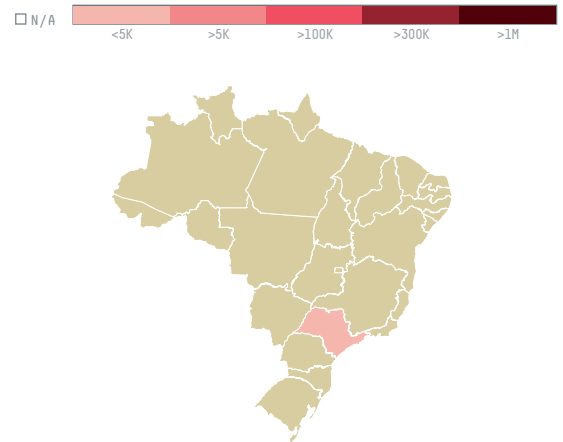

# TACE IMPORTACAO, EXPORTACAO E COMERCIO LTDA

ACTIVITY: **Exporter group**    COMMODITY: **Coffee**    COUNTRY: **Brazil**    YEAR: **2017**

TACE IMPORTACAO, EXPORTACAO E COMERCIO LTDA was the 243rd largest exporter of coffee from BRAZIL in 2017, accounting for 0 tons. As an exporter, TACE IMPORTACAO, EXPORTACAO E COMERCIO LTDA sources from 1 municipalities, or 0% of the coffee production municipalities. The main destination of the coffee exported by TACE IMPORTACAO, EXPORTACAO E COMERCIO LTDA is VENEZUELA, accounting for 100% of the total.