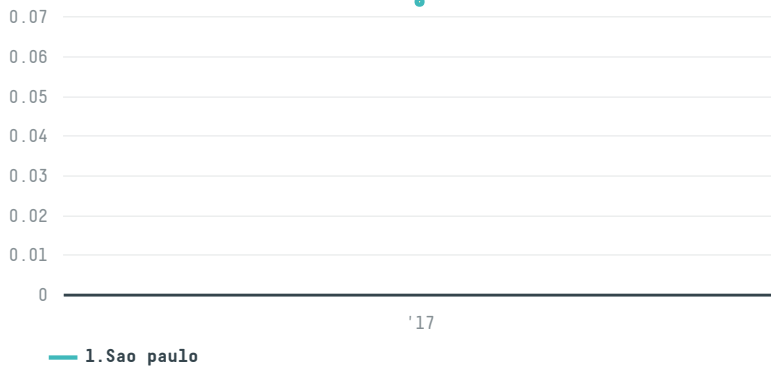

COMPARING COMPANIES EXPORTING COFFEE FROM BRAZIL IN 2017

Trase is a partnership between

In collaboration with

and many other organizations and individuals.

Donors

[Terms of Use](#) · [Privacy policy](#) · [Cookie policy](#) · [Contact us](#)

This website uses cookies to provide you with an improved user experience. By continuing to browse this site, you consent to the use of cookies and similar technologies. Please visit our [privacy policy](#) for further details.

I AGREE