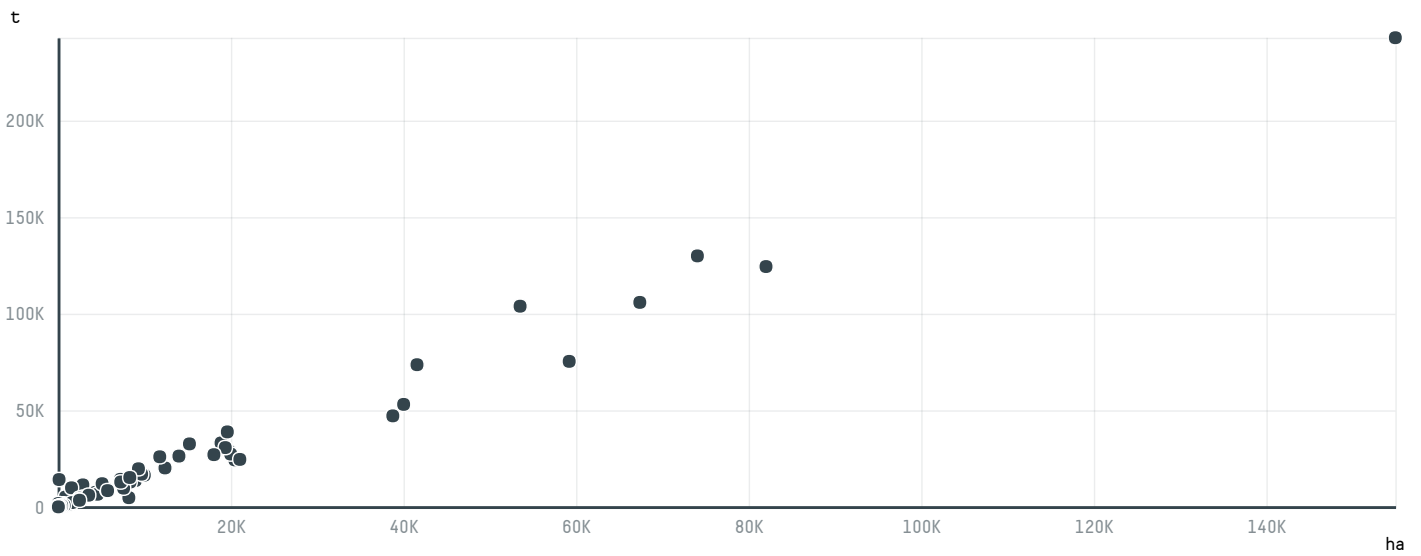

trase

TACE IMPORTACAO, EXPORTACAO E COMERCIO LTDA

ACTIVITY COMMODITY COUNTRY YEAR
Exporter **Coffee** **Brazil** **2017**

TACE IMPORTACAO, EXPORTACAO E COMERCIO LTDA was the 243rd largest exporter of coffee from BRAZIL in 2017, accounting for 0 tons. As an exporter, TACE IMPORTACAO, EXPORTACAO E COMERCIO LTDA sources from 1 municipalities, or 0% of the coffee production municipalities. The main destination of the coffee exported by TACE IMPORTACAO, EXPORTACAO E COMERCIO LTDA is Venezuela, accounting for 100% of the total.

TOP DESTINATION COUNTRIES OF COFFEE EXPORTED BY TACE IMPORTACAO, EXPORTACAO E COMERCIO LTDA:

COMPARING COMPANIES EXPORTING COFFEE FROM BRAZIL IN 2017

Trase is a partnership between

In collaboration with

and many other organizations and individuals.