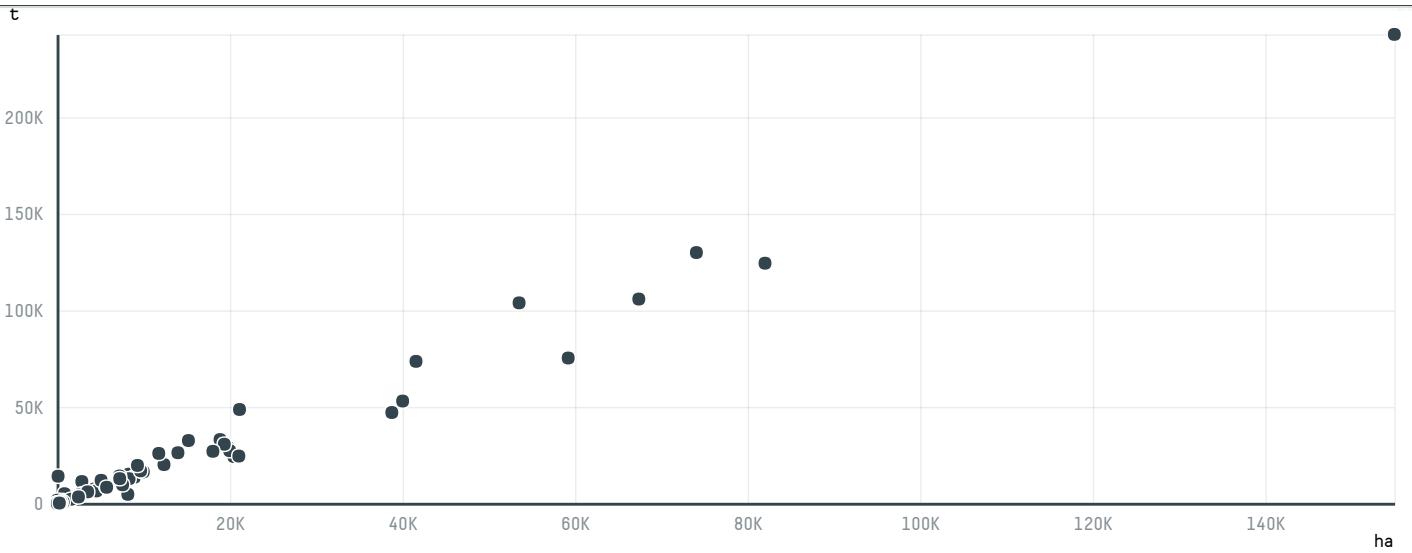

trase

TACE IMPORTACAO, EXPORTACAO E COMERCIO LTDA

ACTIVITY: **Exporter group** COMMODITY: **Coffee** COUNTRY: **Brazil** YEAR: **2017**

TACE IMPORTACAO, EXPORTACAO E COMERCIO LTDA was the 242nd largest exporter of coffee from BRAZIL in 2017, accounting for 0 tons. As an exporter, TACE IMPORTACAO, EXPORTACAO E COMERCIO LTDA sources from 1 municipalities, or 0% of the coffee production municipalities. The main destination of the coffee exported by TACE IMPORTACAO, EXPORTACAO E COMERCIO LTDA is VENEZUELA, accounting for 100% of the total.

COMPARING COMPANIES EXPORTING COFFEE FROM BRAZIL IN 2017

Trase is a partnership between

Stockholm Environment Institute

Global Canopy Programme

In collaboration with

vizzuality

The European Forest Institute