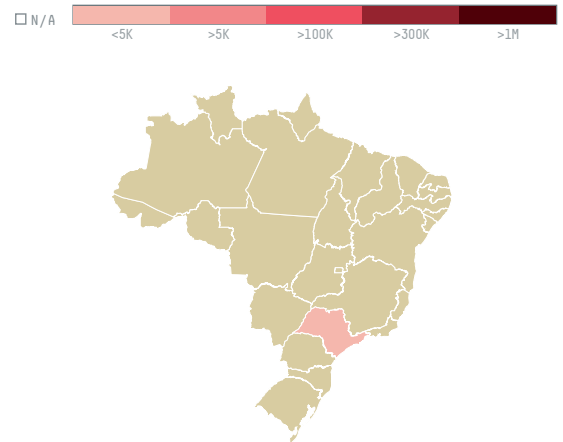

trase

TACE IMPORTACAO, EXPORTACAO E COMERCIO LTDA

ACTIVITY: **Exporter group** COMMODITY: **Coffee** COUNTRY: **Brazil** YEAR: **2017**

TACE IMPORTACAO, EXPORTACAO E COMERCIO LTDA was the 242nd largest exporter of coffee from BRAZIL in 2017, accounting for 0 tons. As an exporter, TACE IMPORTACAO, EXPORTACAO E COMERCIO LTDA sources from 1 municipalities, or 0% of the coffee production municipalities. The main destination of the coffee exported by TACE IMPORTACAO, EXPORTACAO E COMERCIO LTDA is VENEZUELA, accounting for 100% of the total.

COMPARING COMPANIES EXPORTING COFFEE FROM BRAZIL IN 2017

Trase is a partnership between

Stockholm Environment Institute

Global Canopy Programme

In collaboration with

vizzuality

The European Forest Institute