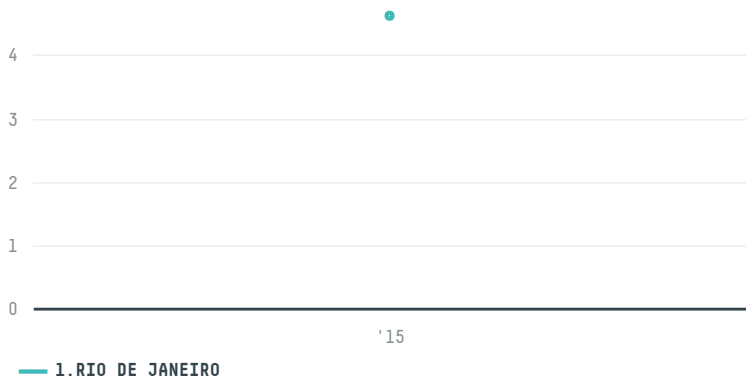

trase

DISTRIBUIDORA INTERNACIONAL DE PRODUTOS BRASILEIROS EIRELI

ACTIVITY: **Exporter group** COMMODITY: **Coffee** COUNTRY: **Brazil** YEAR: **2015**

DISTRIBUIDORA INTERNACIONAL DE PRODUTOS BRASILEIROS EIRELI was the 192nd largest exporter of coffee from BRAZIL in 2015, accounting for 5 tons. As an exporter, DISTRIBUIDORA INTERNACIONAL DE PRODUTOS BRASILEIROS EIRELI sources from 1 municipalities, or 0% of the coffee production municipalities. The main destination of the coffee exported by DISTRIBUIDORA INTERNACIONAL DE PRODUTOS BRASILEIROS EIRELI is UNITED STATES, accounting for 100% of the total.