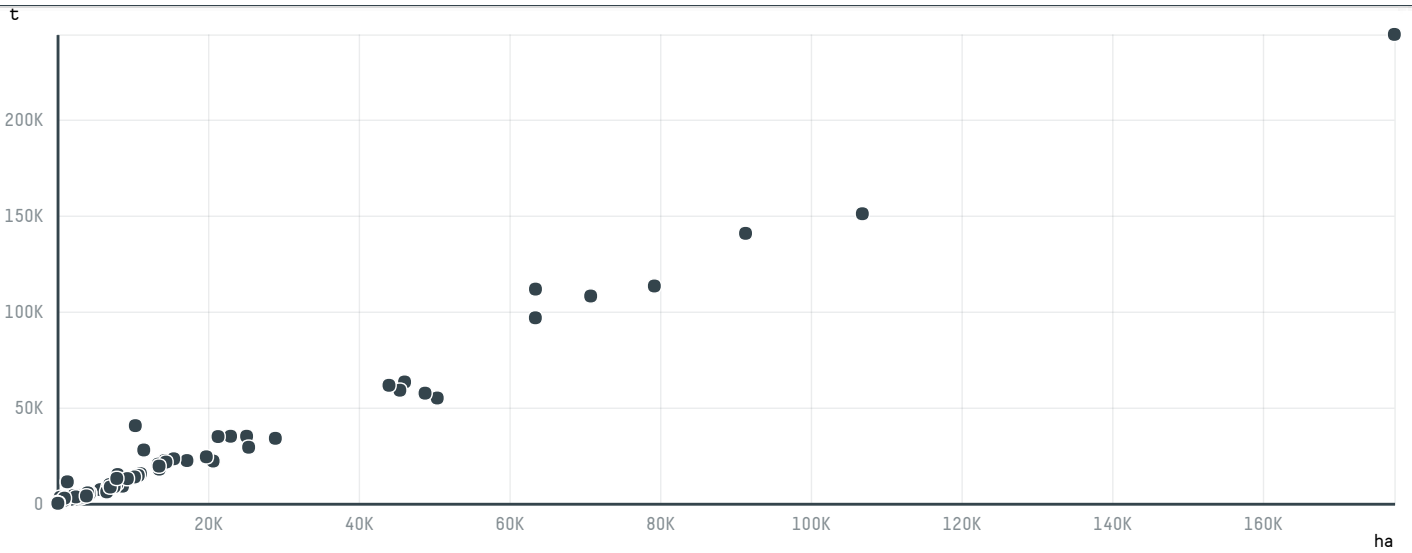

Trase is a partnership between

In collaboration with

and many other organizations and individuals.

Donors

[Terms of Use](#) · [Privacy policy](#) · [Cookie policy](#) · [Contact us](#)