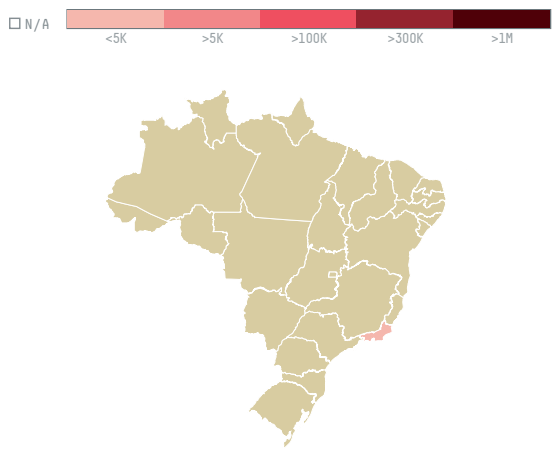

trase

DISTRIBUIDORA INTERNACIONAL DE PRODUTOS BRASILEIROS EIRELI

ACTIVITY: **Exporter group** COMMODITY: **Coffee** COUNTRY: **Brazil** YEAR: **2015**

DISTRIBUIDORA INTERNACIONAL DE PRODUTOS BRASILEIROS EIRELI was the 192nd largest exporter of coffee from BRAZIL in 2015, accounting for 5 tons. As an exporter, DISTRIBUIDORA INTERNACIONAL DE PRODUTOS BRASILEIROS EIRELI sources from 1 municipalities, or 0% of the coffee production municipalities. The main destination of the coffee exported by DISTRIBUIDORA INTERNACIONAL DE PRODUTOS BRASILEIROS EIRELI is UNITED STATES, accounting for 100% of the total.