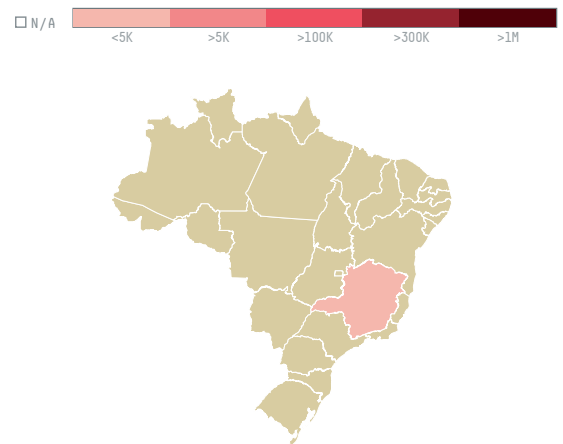

trase

HGV IMPORT & EXPORT LTDA - EPP

ACTIVITY	COMMODITY	COUNTRY	YEAR
Exporter group	Coffee	Brazil	2015

HGV IMPORT & EXPORT LTDA - EPP was the 167th largest exporter of coffee from BRAZIL in 2015, accounting for 19 tons. As an exporter, HGV IMPORT & EXPORT LTDA - EPP sources from 1 municipalities, or 0% of the coffee production municipalities. The main destination of the coffee exported by HGV IMPORT & EXPORT LTDA - EPP is GREECE, accounting for 100% of the total.