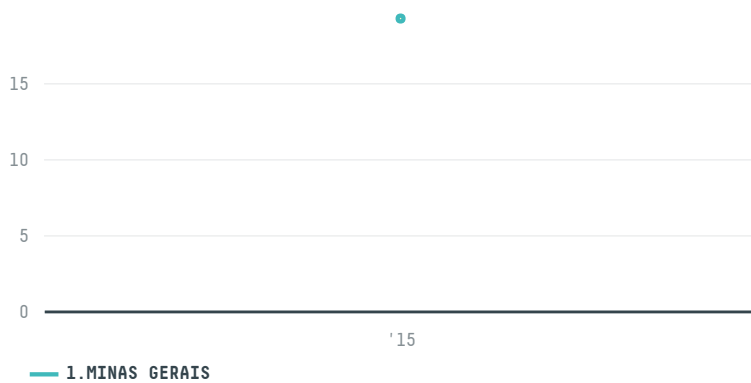

trase

HGV IMPORT & EXPORT LTDA - EPP

ACTIVITY	COMMODITY	COUNTRY	YEAR
Exporter group	Coffee	Brazil	2015

HGV IMPORT & EXPORT LTDA - EPP was the 167th largest exporter of coffee from BRAZIL in 2015, accounting for 19 tons. As an exporter, HGV IMPORT & EXPORT LTDA - EPP sources from 1 municipalities, or 0% of the coffee production municipalities. The main destination of the coffee exported by HGV IMPORT & EXPORT LTDA - EPP is GREECE, accounting for 100% of the total.