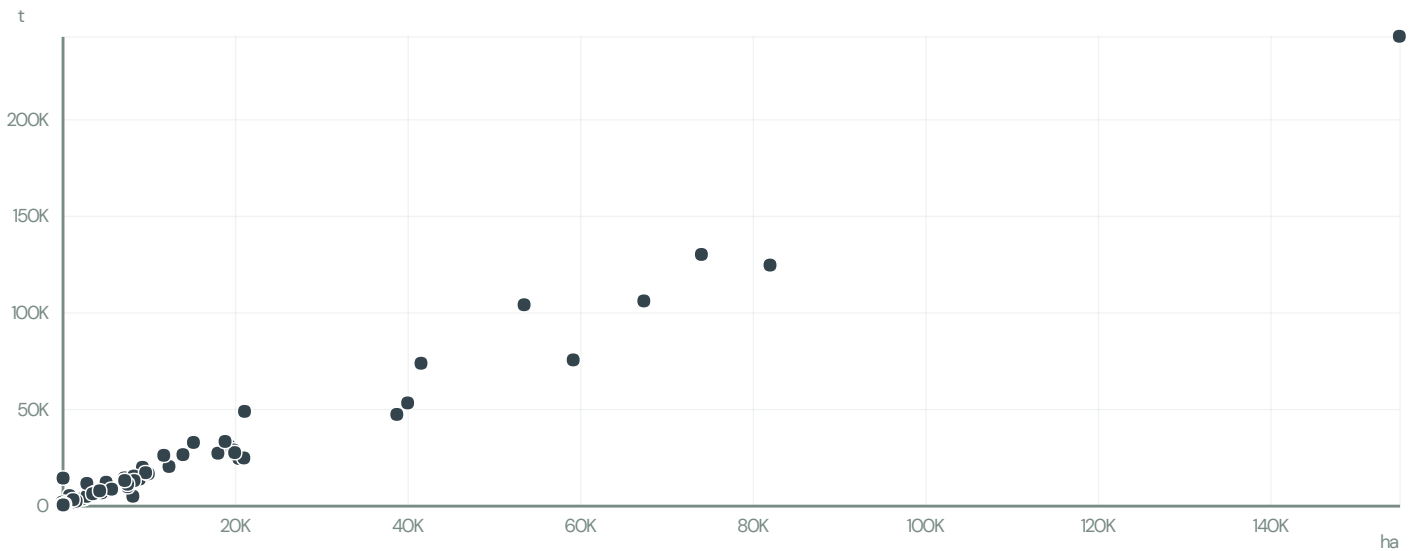

PARTNER BUSINESS - IMPORTACAO, EXPORTACAO E COMERCIO LTDA

ACTIVITY	COMMODITY	COUNTRY	YEAR
Exporter group	Coffee	Brazil	2017

PARTNER BUSINESS - IMPORTACAO, EXPORTACAO E COMERCIO LTDA was the 219th largest exporter of coffee from BRAZIL in 2017, accounting for 1 tons. As an exporter, PARTNER BUSINESS - IMPORTACAO, EXPORTACAO E COMERCIO LTDA sources from 1 municipalities, or 0% of the coffee production municipalities.

Comparing companies exporting COFFEE from Brazil in 2017