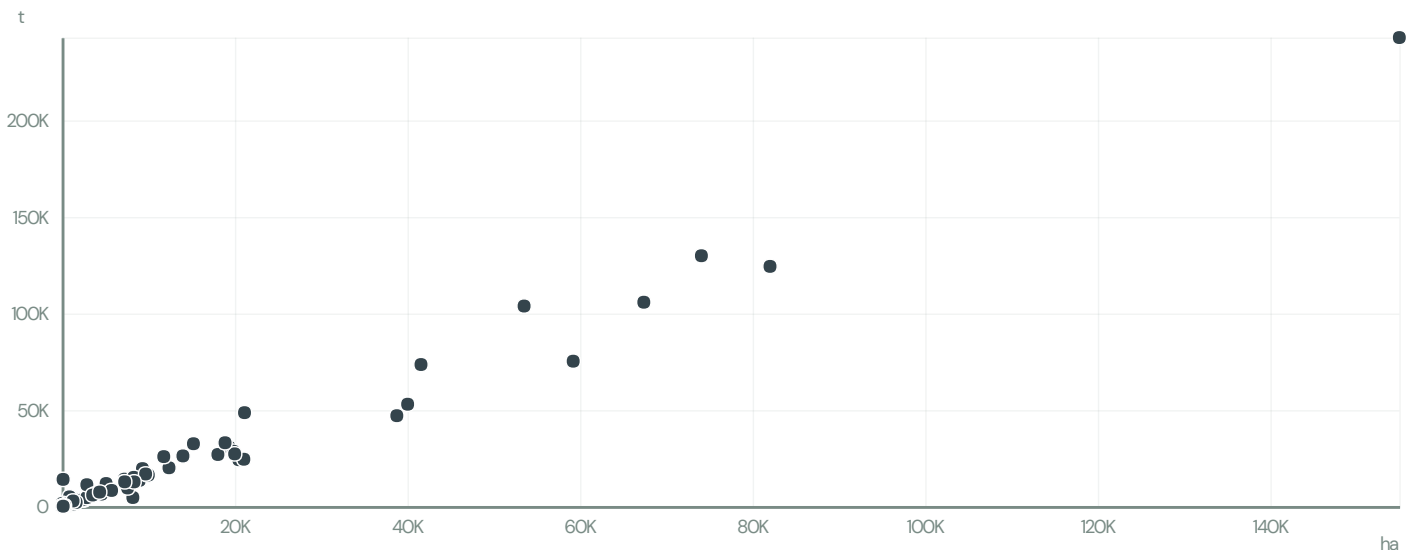

MULTIIMPORT BRASIL COMERCIAL IMPORTADORA EXPORTADORA E CONSULTORIA EM COMERCIO EXTERIOR LTDA

ACTIVITY	COMMODITY	COUNTRY	YEAR
Exporter group	Coffee	Brazil	2017

MULTIIMPORT BRASIL COMERCIAL IMPORTADORA EXPORTADORA E CONSULTORIA EM COMERCIO EXTERIOR LTDA was the 150th largest exporter of coffee from BRAZIL in 2017, accounting for 26 tons. This is a 144% increase vs the previous year. As an exporter, MULTIIMPORT BRASIL COMERCIAL IMPORTADORA EXPORTADORA E CONSULTORIA EM COMERCIO EXTERIOR LTDA sources from 1 municipalities, or 0% of the coffee production municipalities.

Comparing companies exporting COFFEE from Brazil in 2017