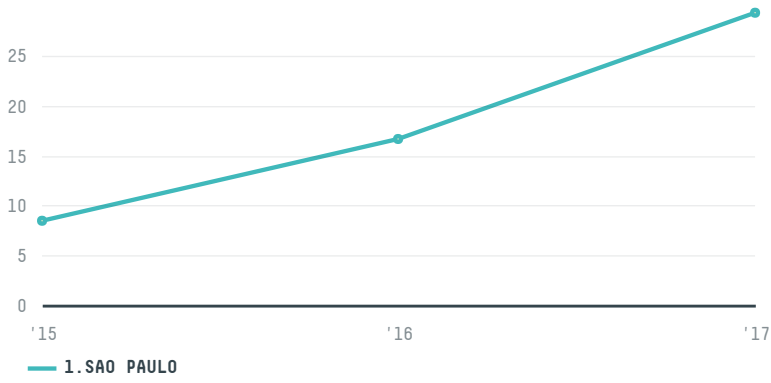

trase

GLOBAL BRIDGES NEGOCIOS INTERNACIONAIS LTDA

ACTIVITY COMMODITY COUNTRY YEAR
Exporter **Coffee** **Brazil** **2017**

GLOBAL BRIDGES NEGOCIOS INTERNACIONAIS LTDA was the 148th largest exporter of coffee from BRAZIL in 2017, accounting for 29 tons. This is a 62% decrease vs the previous year. As an exporter, GLOBAL BRIDGES NEGOCIOS INTERNACIONAIS LTDA sources from 1 municipalities, or 0% of the coffee production municipalities. The main destination of the coffee exported by GLOBAL BRIDGES NEGOCIOS INTERNACIONAIS LTDA is JAPAN, accounting for 100% of the total.

TOP DESTINATION COUNTRIES OF COFFEE EXPORTED BY GLOBAL BRIDGES NEGOCIOS INTERNACIONAIS LTDA:

COMPARING COMPANIES EXPORTING COFFEE FROM BRAZIL IN 2017

Trase is a partnership between

In collaboration with

and many other organizations and individuals.