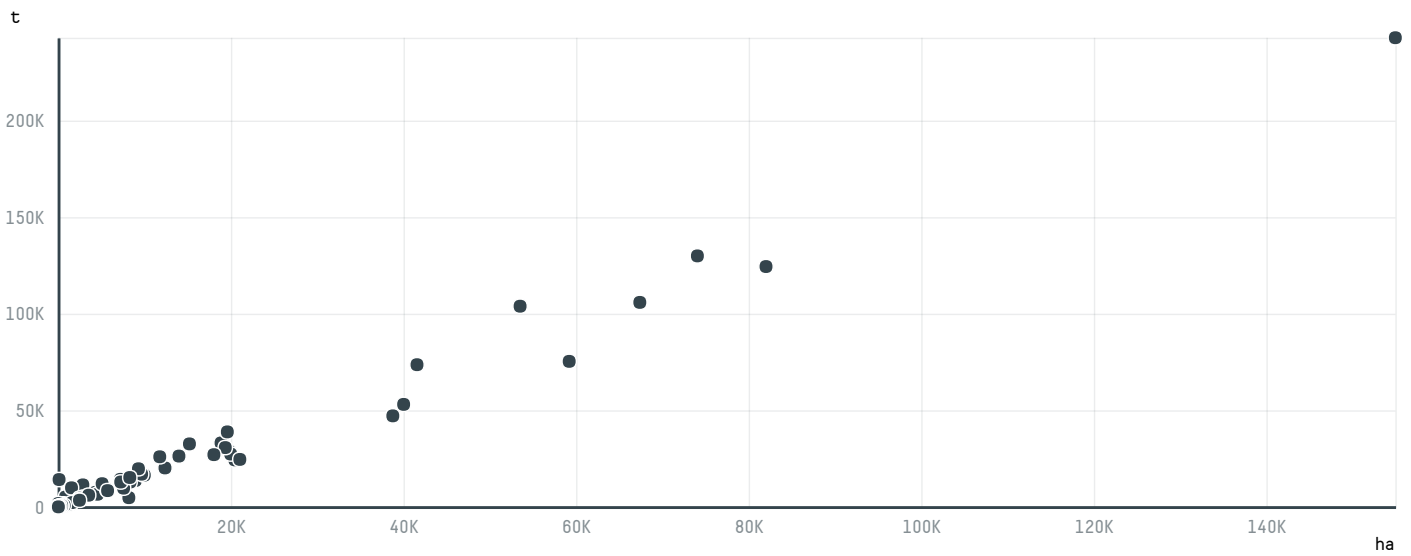

trase

GLOBAL BRIDGES NEGOCIOS INTERNACIONAIS LTDA

ACTIVITY COMMODITY COUNTRY YEAR
Exporter **Coffee** **Brazil** **2017**

GLOBAL BRIDGES NEGOCIOS INTERNACIONAIS LTDA was the 148th largest exporter of coffee from BRAZIL in 2017, accounting for 29 tons. This is a 62% decrease vs the previous year. As an exporter, GLOBAL BRIDGES NEGOCIOS INTERNACIONAIS LTDA sources from 1 municipalities, or 0% of the coffee production municipalities. The main destination of the coffee exported by GLOBAL BRIDGES NEGOCIOS INTERNACIONAIS LTDA is JAPAN, accounting for 100% of the total.

TOP DESTINATION COUNTRIES OF COFFEE EXPORTED BY GLOBAL BRIDGES NEGOCIOS INTERNACIONAIS LTDA:

COMPARING COMPANIES EXPORTING COFFEE FROM BRAZIL IN 2017

Trase is a partnership between

In collaboration with

and many other organizations and individuals.