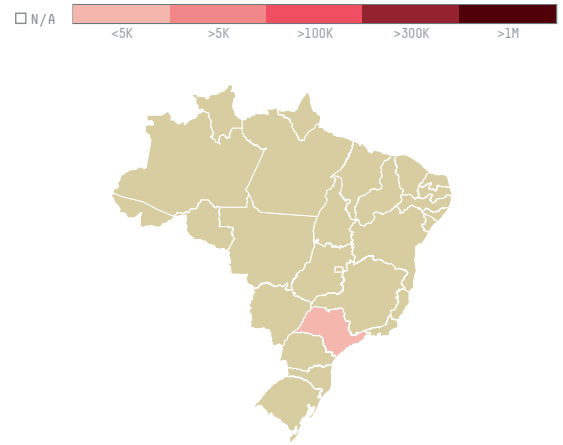

trase

GLOBAL BRIDGES NEGOCIOS INTERNACIONAIS LTDA

ACTIVITY COMMODITY COUNTRY YEAR
Exporter **Coffee** **Brazil** **2017**

GLOBAL BRIDGES NEGOCIOS INTERNACIONAIS LTDA was the 148th largest exporter of coffee from BRAZIL in 2017, accounting for 29 tons. This is a 62% decrease vs the previous year. As an exporter, GLOBAL BRIDGES NEGOCIOS INTERNACIONAIS LTDA sources from 1 municipalities, or 0% of the coffee production municipalities. The main destination of the coffee exported by GLOBAL BRIDGES NEGOCIOS INTERNACIONAIS LTDA is JAPAN, accounting for 100% of the total.

TOP DESTINATION COUNTRIES OF COFFEE EXPORTED BY GLOBAL BRIDGES NEGOCIOS INTERNACIONAIS LTDA:

COMPARING COMPANIES EXPORTING COFFEE FROM BRAZIL IN 2017

Trase is a partnership between

In collaboration with

and many other organizations and individuals.