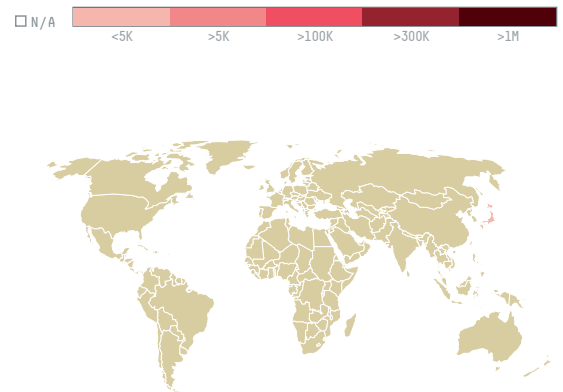

trase

GLOBAL BRIDGES NEGOCIOS INTERNACIONAIS LTDA

ACTIVITY COMMODITY COUNTRY YEAR
Exporter **Coffee** **Brazil** **2017**

GLOBAL BRIDGES NEGOCIOS INTERNACIONAIS LTDA was the 148th largest exporter of coffee from BRAZIL in 2017, accounting for 29 tons. This is a 62% decrease vs the previous year. As an exporter, GLOBAL BRIDGES NEGOCIOS INTERNACIONAIS LTDA sources from 1 municipalities, or 0% of the coffee production municipalities. The main destination of the coffee exported by GLOBAL BRIDGES NEGOCIOS INTERNACIONAIS LTDA is JAPAN, accounting for 100% of the total.

TOP DESTINATION COUNTRIES OF COFFEE EXPORTED BY GLOBAL BRIDGES NEGOCIOS INTERNACIONAIS LTDA:

COMPARING COMPANIES EXPORTING COFFEE FROM BRAZIL IN 2017

Trase is a partnership between

In collaboration with

and many other organizations and individuals.