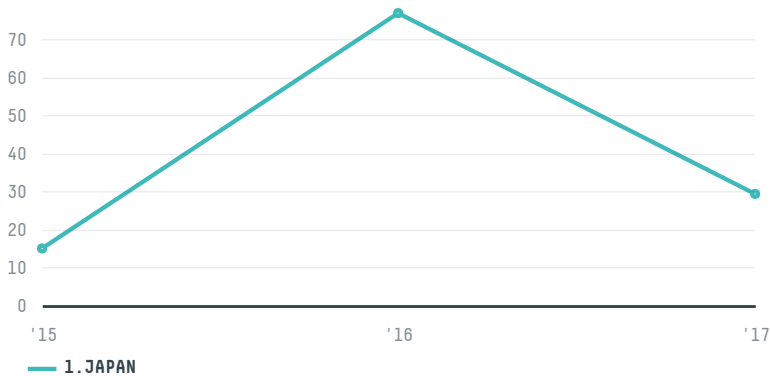

TOP DESTINATION COUNTRIES OF COFFEE EXPORTED BY GLOBAL BRIDGES NEGOCIOS INTERNACIONAIS LTDA: