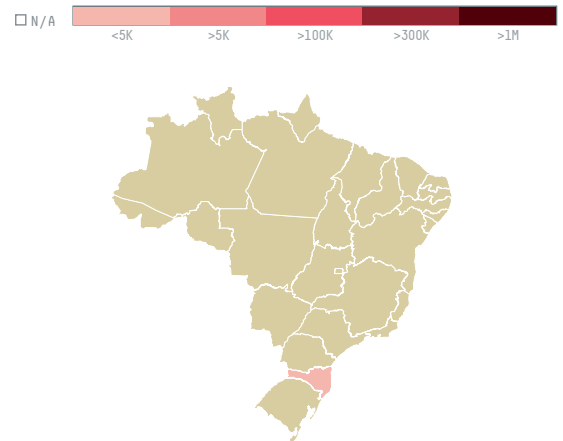

D&A COMERCIO SERVICOS IMPORTACAO E EXPORTACAO LTDA

ACTIVITY: **Exporter group** COMMODITY: **Coffee** COUNTRY: **Brazil** YEAR: **2016**

D&A COMERCIO SERVICOS IMPORTACAO E EXPORTACAO LTDA was the 160th largest exporter of coffee from BRAZIL in 2016, accounting for 27 tons. As an exporter, D&A COMERCIO SERVICOS IMPORTACAO E EXPORTACAO LTDA sources from 1 municipalities, or 0% of the coffee production municipalities. The main destination of the coffee exported by D&A COMERCIO SERVICOS IMPORTACAO E EXPORTACAO LTDA is ARGENTINA, accounting for 99% of the total.