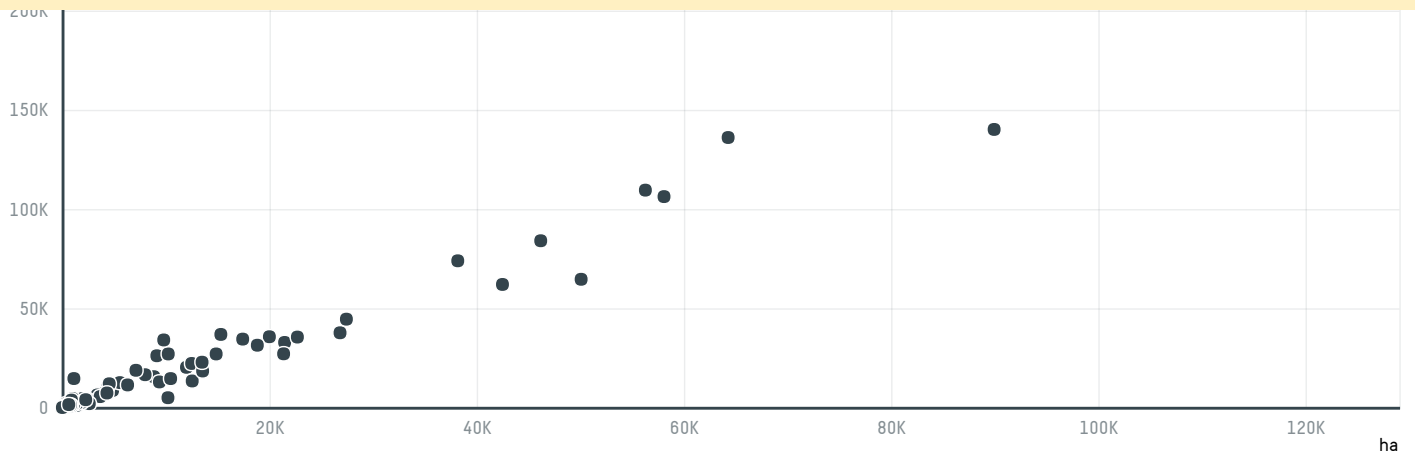

D&A COMERCIO SERVICOS IMPORTACAO E EXPORTACAO LTDA

ACTIVITY: **Exporter group** COMMODITY: **Coffee** COUNTRY: **Brazil** YEAR: **2016**

D&A COMERCIO SERVICOS IMPORTACAO E EXPORTACAO LTDA was the 160th largest exporter of coffee from BRAZIL in 2016, accounting for 27 tons. As an exporter, D&A COMERCIO SERVICOS IMPORTACAO E EXPORTACAO LTDA sources from 1 municipalities, or 0% of the coffee production municipalities. The main destination of the coffee exported by D&A COMERCIO SERVICOS IMPORTACAO E EXPORTACAO LTDA is ARGENTINA, accounting for 99% of the total.

COMPARING COMPANIES EXPORTING COFFEE FROM BRAZIL IN 2016

Trase is a partnership between

In close collaboration with many others.

[Click for more information about our partners and funders.](#)

- Home**
 - Supply Chains**
 - Finance**
 - Insights**
- Resources
 - Data Tools
 - Explore
 - Yearbook
 - About
 - Profiles
 - Search
 - Collections
 - Logistics Maps
 - Watchlists
 - Publications
 - Downloads
 - Methodology
 - FAQs