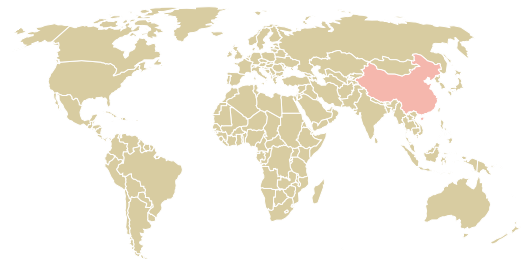

# trase

## FOCUS NEGOCIOS INTERNACIONAIS LTDA - EPP

ACTIVITY      COMMODITY      COUNTRY      YEAR  
**Exporter**      **Coffee**      **Brazil**      **2015**

FOCUS NEGOCIOS INTERNACIONAIS LTDA - EPP was the 202nd largest exporter of coffee from BRAZIL in 2015, accounting for 3 tons. As an exporter, FOCUS NEGOCIOS INTERNACIONAIS LTDA - EPP sources from 1 municipalities, or 0% of the coffee production municipalities. The main destination of the coffee exported by FOCUS NEGOCIOS INTERNACIONAIS LTDA - EPP is CHINA (MAINLAND), accounting for 100% of the total.

### TOP DESTINATION COUNTRIES OF COFFEE EXPORTED BY FOCUS NEGOCIOS INTERNACIONAIS LTDA - EPP:

COMPARING COMPANIES EXPORTING COFFEE FROM BRAZIL IN 2015

Trase is a partnership between

In collaboration with