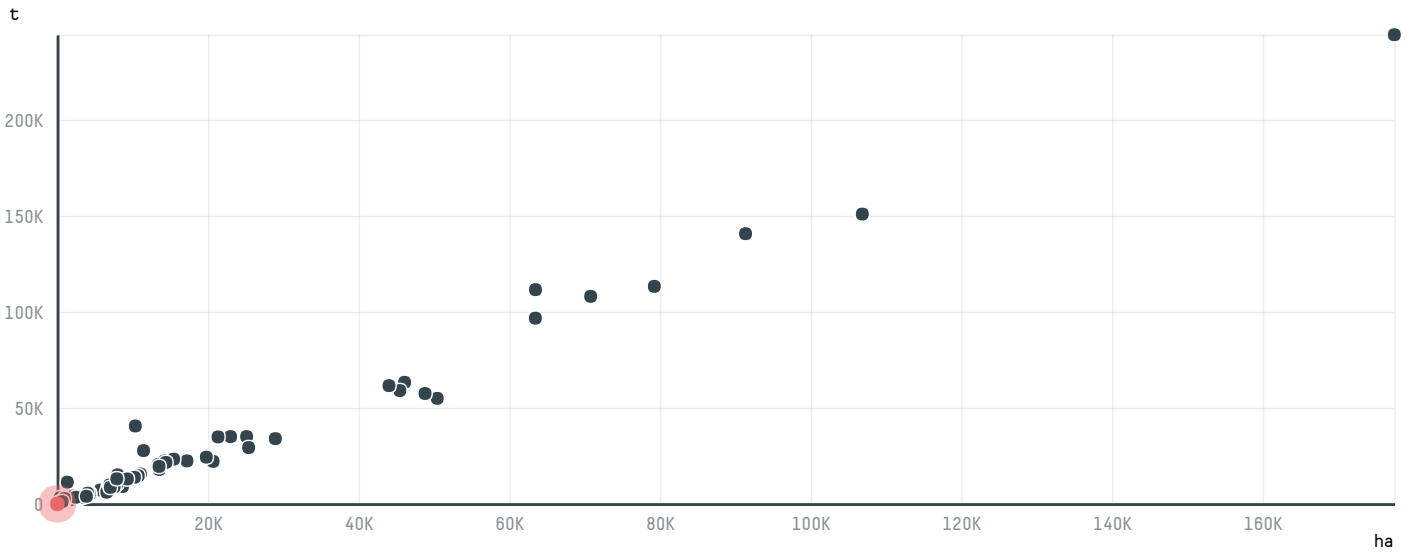

COMPARING COMPANIES EXPORTING COFFEE FROM BRAZIL IN 2015

Trase is a partnership between

In collaboration with

and many other organizations and individuals.

Donors

[Terms of Use](#) · [Privacy policy](#) · [Cookie policy](#) · [Contact us](#)

This website uses cookies to provide you with an improved user experience. By continuing to browse this site, you consent to the use of cookies and similar technologies. Please visit our [privacy policy](#) for further details.

I AGREE