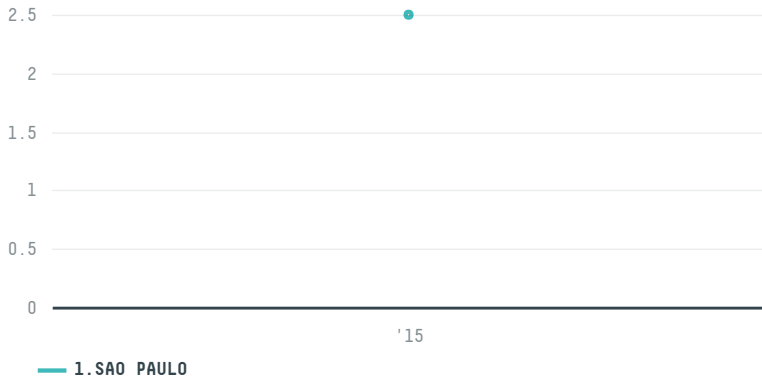

COMPARING COMPANIES EXPORTING COFFEE FROM BRAZIL IN 2015

Trase is a partnership between

In collaboration with

and many other organizations and individuals.

Donors

[Terms of Use](#) · [Privacy policy](#) · [Cookie policy](#) · [Contact us](#)

This website uses cookies to provide you with an improved user experience. By continuing to browse this site, you consent to the use of cookies and similar technologies. Please visit our [privacy policy](#) for further details.

I AGREE