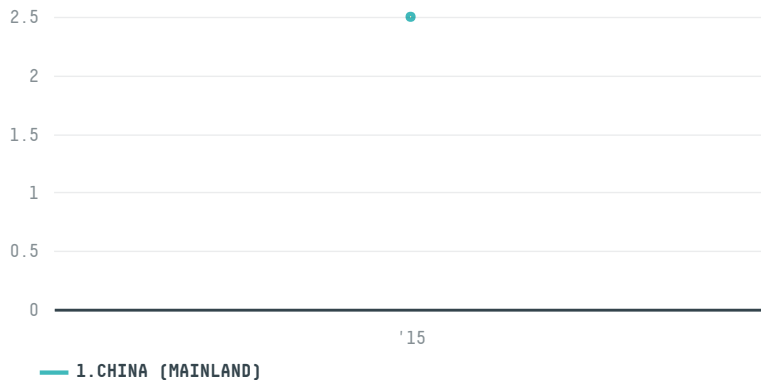

TOP DESTINATION COUNTRIES OF COFFEE EXPORTED BY FOCUS NEGOCIOS INTERNACIONAIS LTDA - EPP: