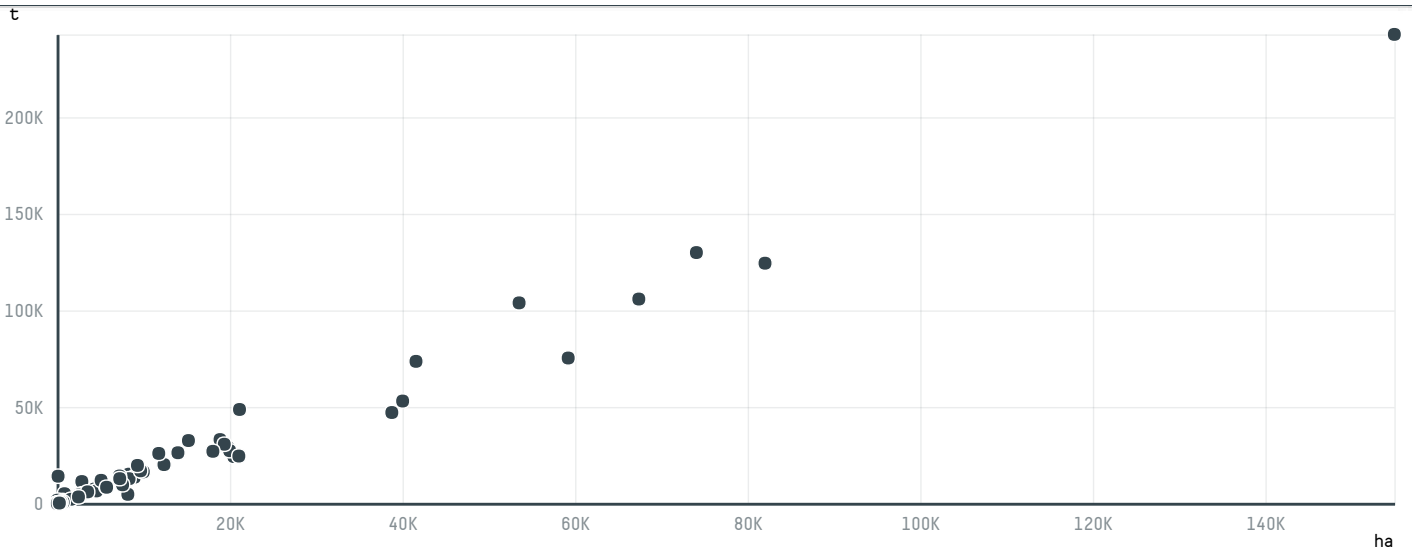

trase

COOPERATIVA DOS TRABALHADORES DA REFORMA AGRARIA TERRA LIVRE LTDA

ACTIVITY: **Exporter group** COMMODITY: **Coffee** COUNTRY: **Brazil** YEAR: **2017**

COOPERATIVA DOS TRABALHADORES DA REFORMA AGRARIA TERRA LIVRE LTDA was the 129th largest exporter of coffee from BRAZIL in 2017, accounting for 63 tons. This is a 82% decrease vs the previous year. As an exporter, COOPERATIVA DOS TRABALHADORES DA REFORMA AGRARIA TERRA LIVRE LTDA sources from 1 municipalities, or 0% of the coffee production municipalities. The main destination of the coffee exported by COOPERATIVA DOS TRABALHADORES DA REFORMA AGRARIA TERRA LIVRE LTDA is VENEZUELA, accounting for 100% of the total.

COMPARING COMPANIES EXPORTING COFFEE FROM BRAZIL IN 2017

Trase is a partnership between

Stockholm Environment Institute

Global Canopy Programme

In collaboration with

vizzuality

The European Forest Institute