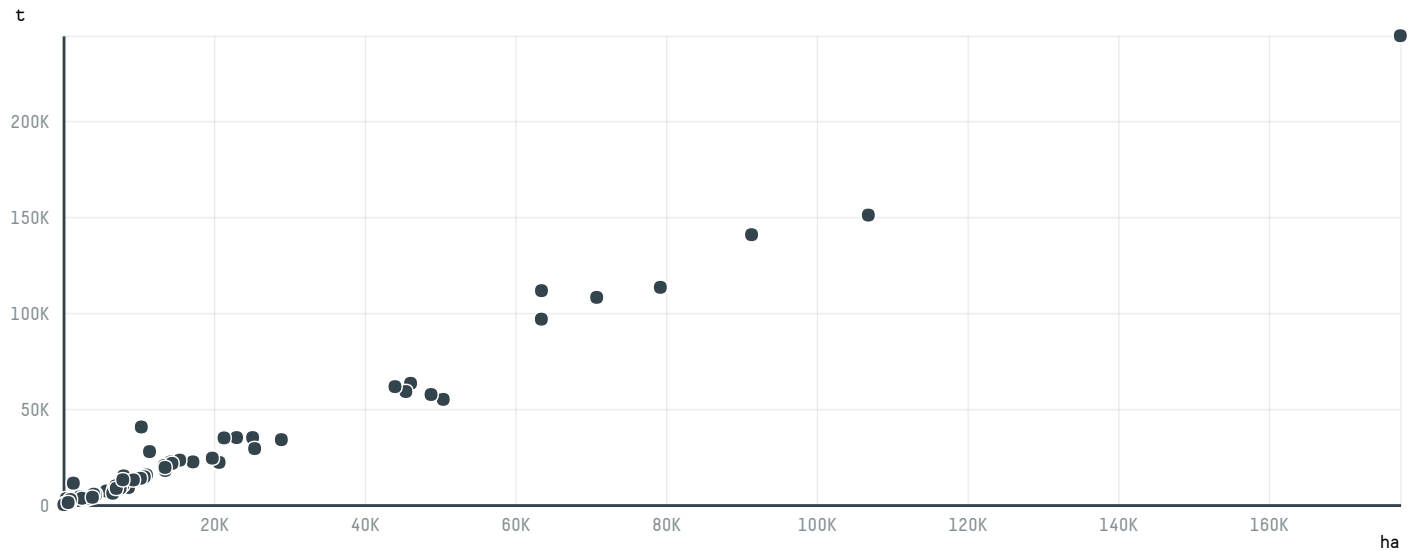

trase

TAE YOUNG BRASIL LTDA - EPP

ACTIVITY: **Exporter**
COMMODITY: **Coffee**
COUNTRY: **Brazil**
YEAR: **2015**

TAE YOUNG BRASIL LTDA - EPP was the 240th largest exporter of coffee from BRAZIL in 2015, accounting for 0 tons. As an exporter, TAE YOUNG BRASIL LTDA - EPP sources from 1 municipalities, or 0% of the coffee production municipalities. The main destination of the coffee exported by TAE YOUNG BRASIL LTDA - EPP is CHINA (MAINLAND), accounting for 100% of the total.

TOP DESTINATION COUNTRIES OF COFFEE EXPORTED BY TAE YOUNG BRASIL LTDA - EPP:

COMPARING COMPANIES EXPORTING COFFEE FROM BRAZIL IN 2015

Trase is a partnership between

In collaboration with

and many other organizations and individuals.