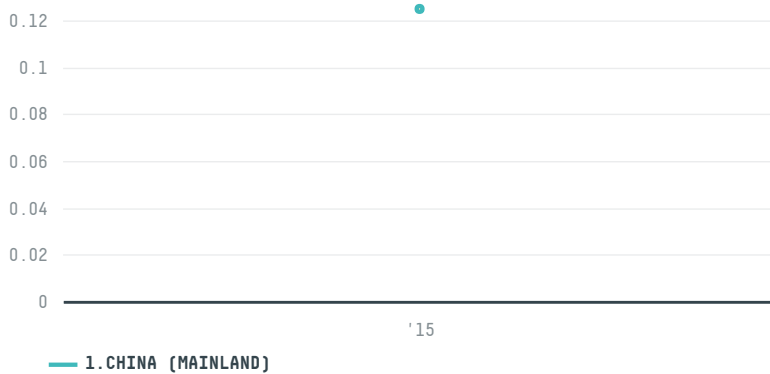

TOP DESTINATION COUNTRIES OF COFFEE EXPORTED BY TAE YOUNG BRASIL LTDA - EPP: