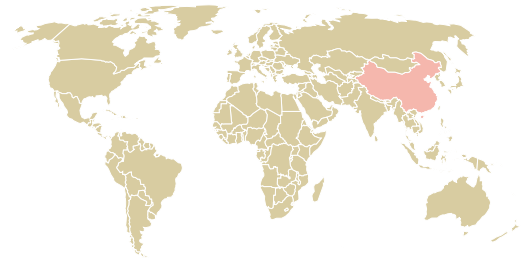

trase

TAE YOUNG BRASIL LTDA - EPP

ACTIVITY: **Exporter**
COMMODITY: **Coffee**
COUNTRY: **Brazil**
YEAR: **2015**

TAE YOUNG BRASIL LTDA - EPP was the 240th largest exporter of coffee from BRAZIL in 2015, accounting for 0 tons. As an exporter, TAE YOUNG BRASIL LTDA - EPP sources from 1 municipalities, or 0% of the coffee production municipalities. The main destination of the coffee exported by TAE YOUNG BRASIL LTDA - EPP is CHINA (MAINLAND), accounting for 100% of the total.

TOP DESTINATION COUNTRIES OF COFFEE EXPORTED BY TAE YOUNG BRASIL LTDA - EPP:

COMPARING COMPANIES EXPORTING COFFEE FROM BRAZIL IN 2015

Trase is a partnership between

In collaboration with

and many other organizations and individuals.