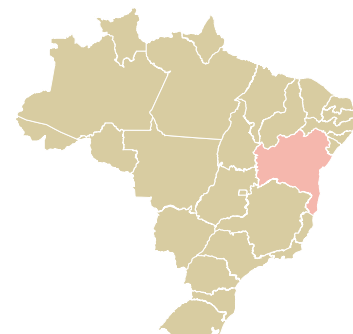

trase

AGRONOL AGRO INDUSTRIAL S/A

ACTIVITY: **Exporter** COMMODITY: **Coffee** COUNTRY: **Brazil** YEAR: **2015**

AGRONOL AGRO INDUSTRIAL S/A was the 157th largest exporter of coffee from BRAZIL in 2015, accounting for 36 tons. As an exporter, AGRONOL AGRO INDUSTRIAL S/A sources from 1 municipalities, or 0% of the coffee production municipalities. The main destination of the coffee exported by AGRONOL AGRO INDUSTRIAL S/A is UNITED STATES, accounting for 100% of the total.

TOP DESTINATION COUNTRIES OF COFFEE EXPORTED BY AGRONOL AGRO INDUSTRIAL S/A:

COMPARING COMPANIES EXPORTING COFFEE FROM BRAZIL IN 2015

Trase is a partnership between

In collaboration with

and many other organizations and individuals.