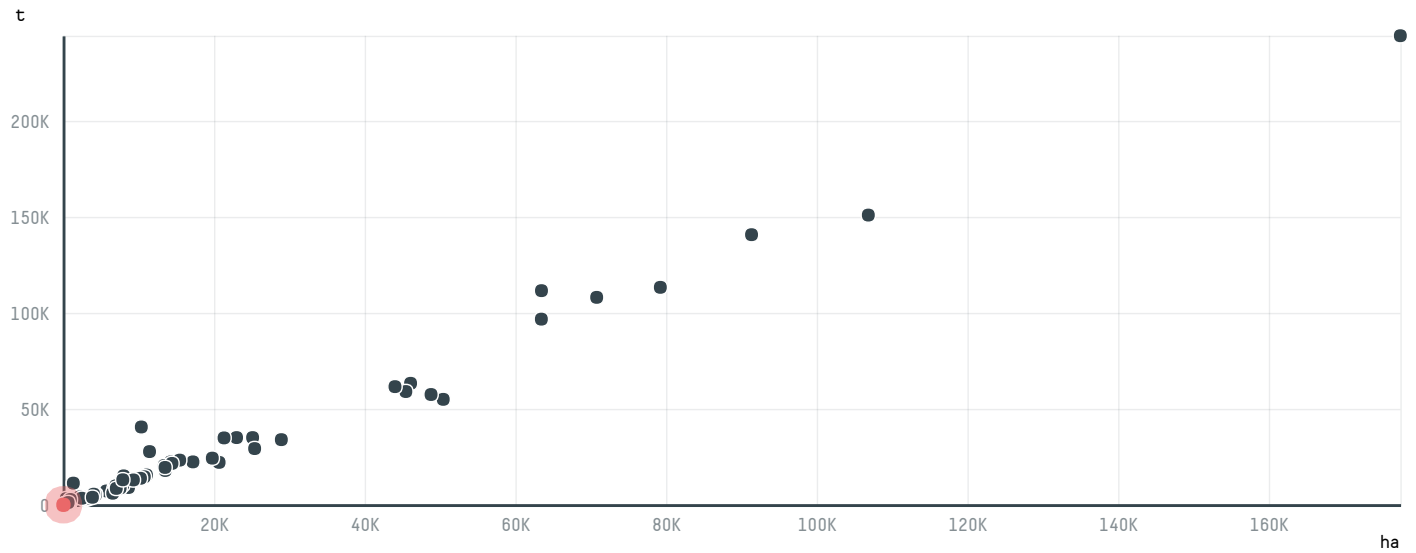

trase

AGRONOL AGRO INDUSTRIAL S/A

ACTIVITY: **Exporter** COMMODITY: **Coffee** COUNTRY: **Brazil** YEAR: **2015**

AGRONOL AGRO INDUSTRIAL S/A was the 157th largest exporter of coffee from BRAZIL in 2015, accounting for 36 tons. As an exporter, AGRONOL AGRO INDUSTRIAL S/A sources from 1 municipalities, or 0% of the coffee production municipalities. The main destination of the coffee exported by AGRONOL AGRO INDUSTRIAL S/A is UNITED STATES, accounting for 100% of the total.

TOP DESTINATION COUNTRIES OF COFFEE EXPORTED BY AGRONOL AGRO INDUSTRIAL S/A:

COMPARING COMPANIES EXPORTING COFFEE FROM BRAZIL IN 2015

Trase is a partnership between

In collaboration with

and many other organizations and individuals.